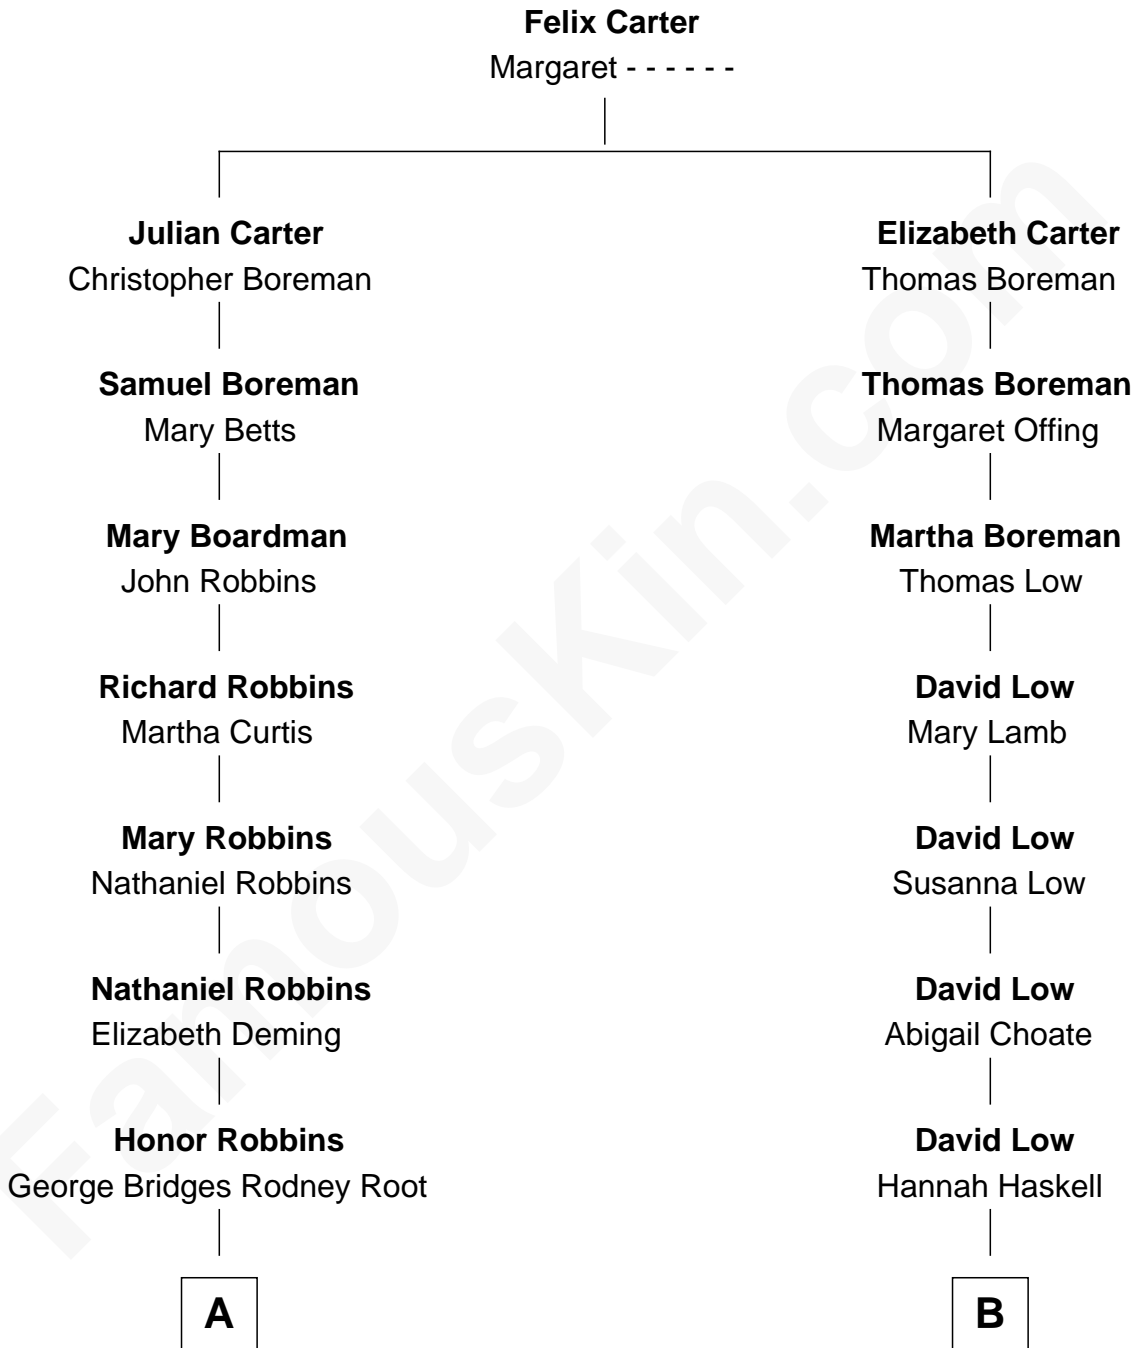

FamousKin.com

Relationship Chart of

Nancy (Davis) Reagan

First Lady of President Ronald Reagan

11th cousin 1 time removed of

Bill Weld

68th Governor of Massachusetts

A

Elizabeth Robbins Root

Manning Francis

Frederick Augustus Francis

Jessie Anne Stevens

Anne Ayers Francis

John Newell Robbins

Kenneth Seymour Robbins

Edith Prescott Lockett

Nancy (Davis) Reagan

First Lady of Ronald Reagan

B

Seth Low

Mary Porter

Harriet Low

John Babcock Hillard

Harriet Hillard