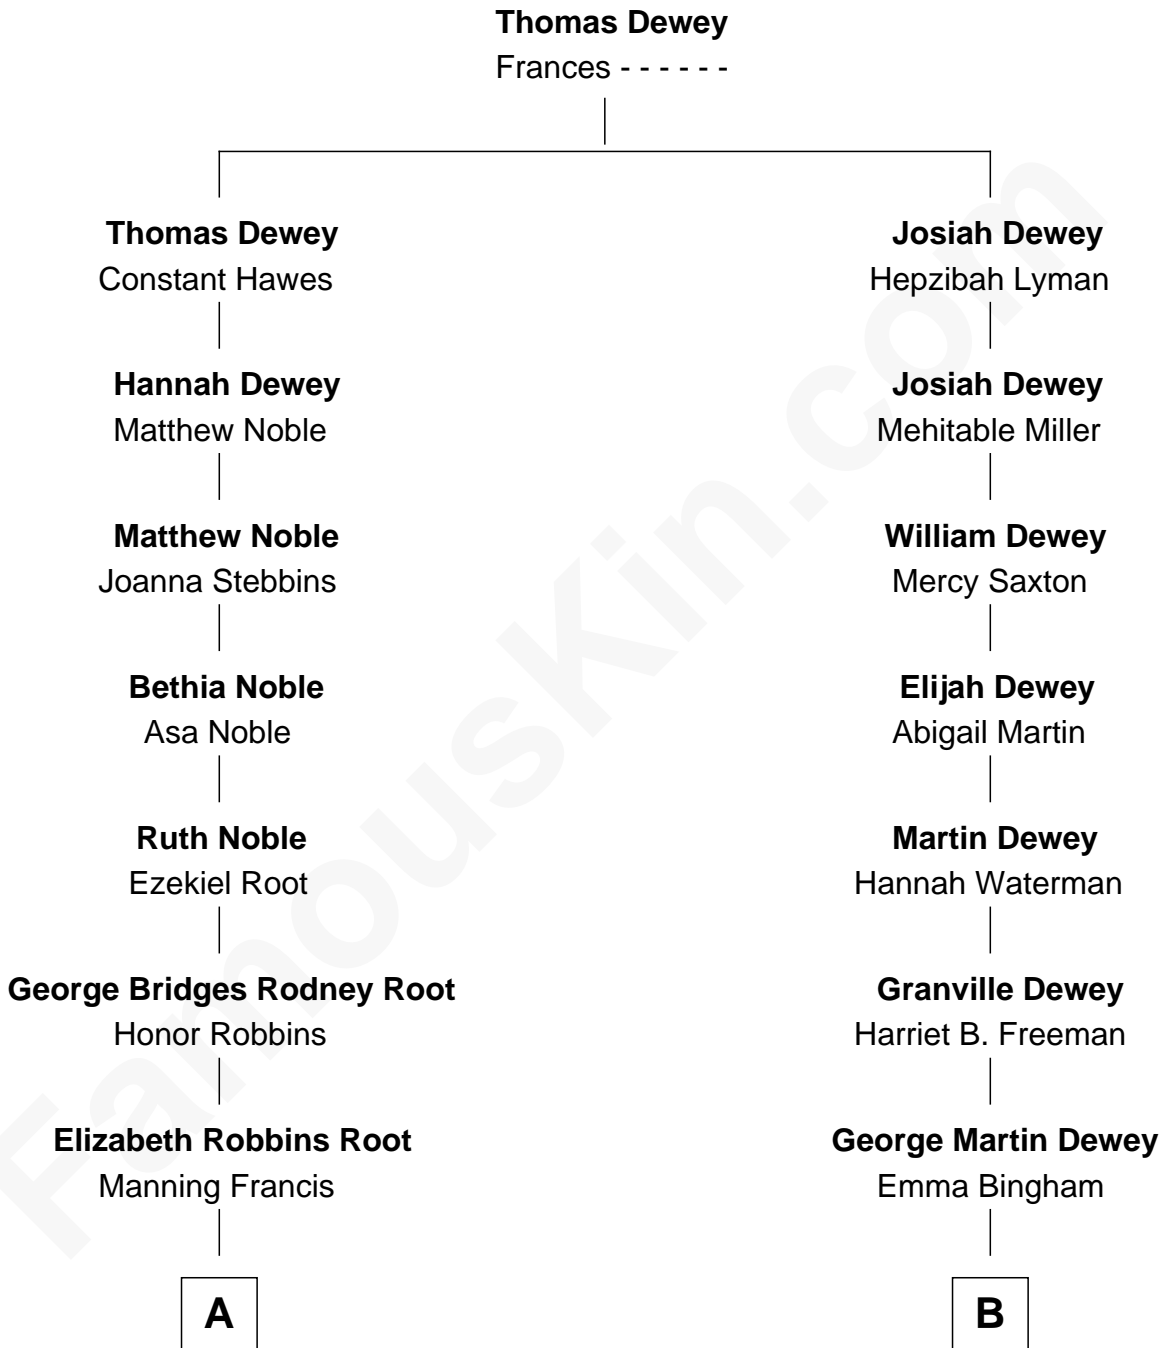

FamousKin.com

Relationship Chart of

Nancy (Davis) Reagan

First Lady of President Ronald Reagan

8th cousin 2 times removed of

Thomas Edmund Dewey

47th Governor of New York

A

Frederick Augustus Francis

Jessie Anne Stevens

Anne Ayers Francis

John Newell Robbins

Kenneth Seymour Robbins

Edith Prescott Lockett

Nancy (Davis) Reagan

First Lady of Ronald Reagan

B

George Martin Dewey

Annie L. Thomas

Thomas Edmund Dewey

47th Governor of New York

FamousKin.com