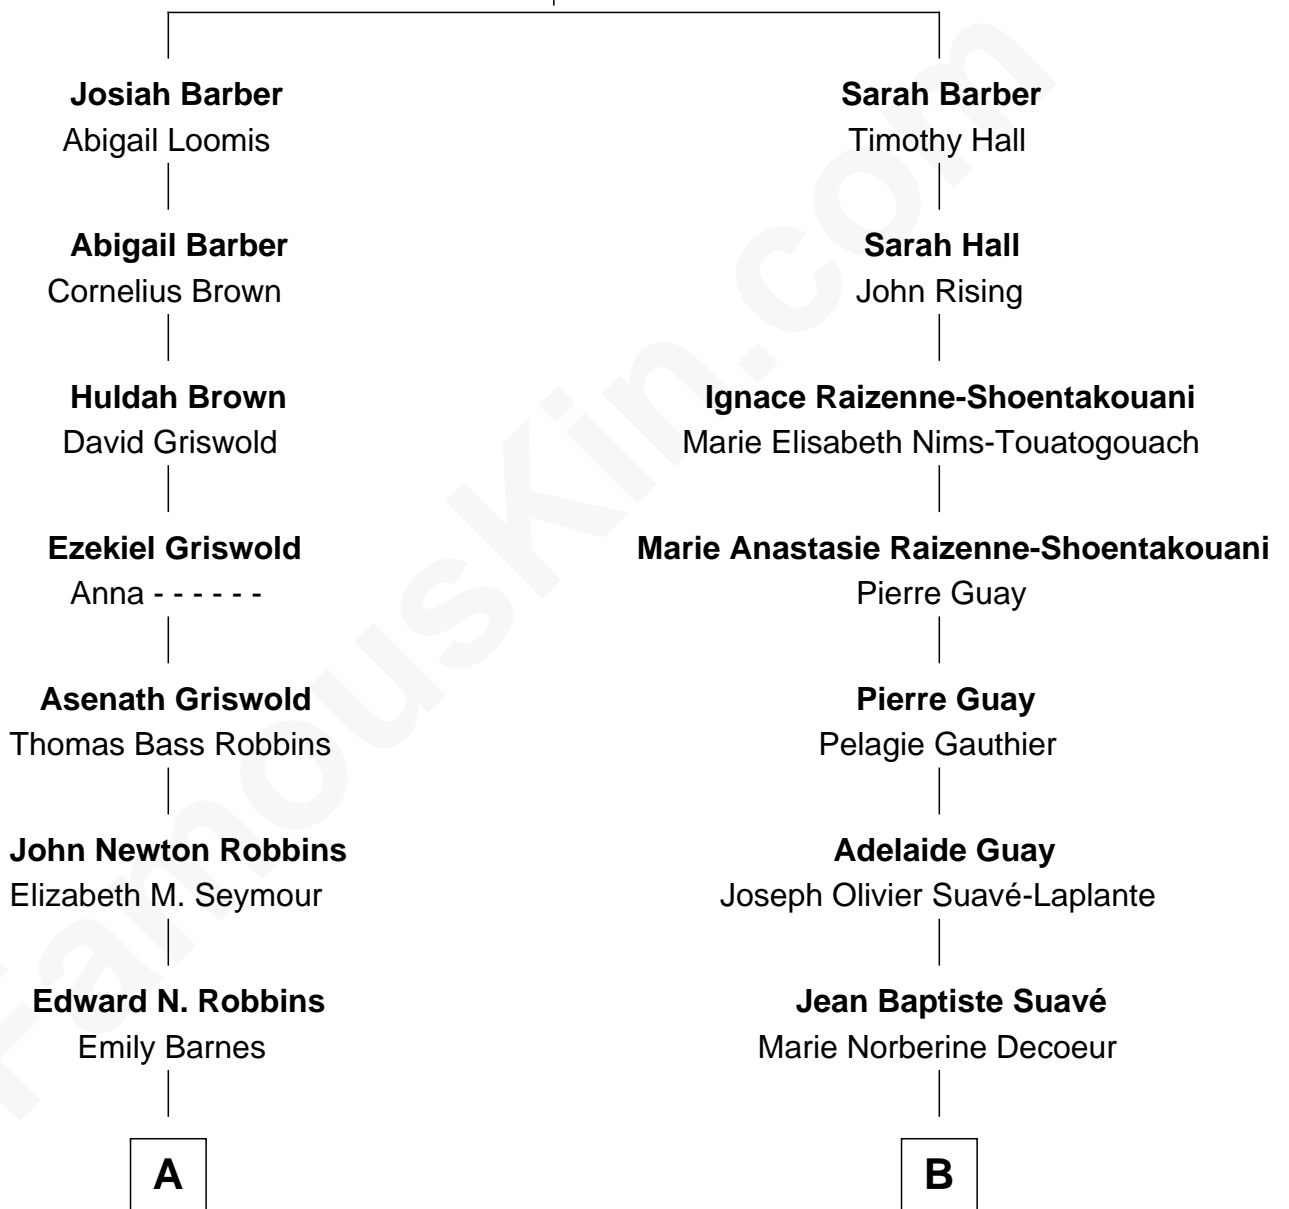

## Relationship Chart of Nancy (Davis) Reagan

*First Lady of President Ronald Reagan*

9th cousin 1 time removed of

**Jim Carrey**

*TV & Movie Actor*

**Thomas Barber**

Jane Bancroft

**A**

**John Newell Robbins**

Anne Ayers Francis

**Kenneth Seymour Robbins**

Edith Prescott Lockett

**Nancy (Davis) Reagan**

*First Lady of Ronald Reagan*

**B**

**Samuel Suavé**