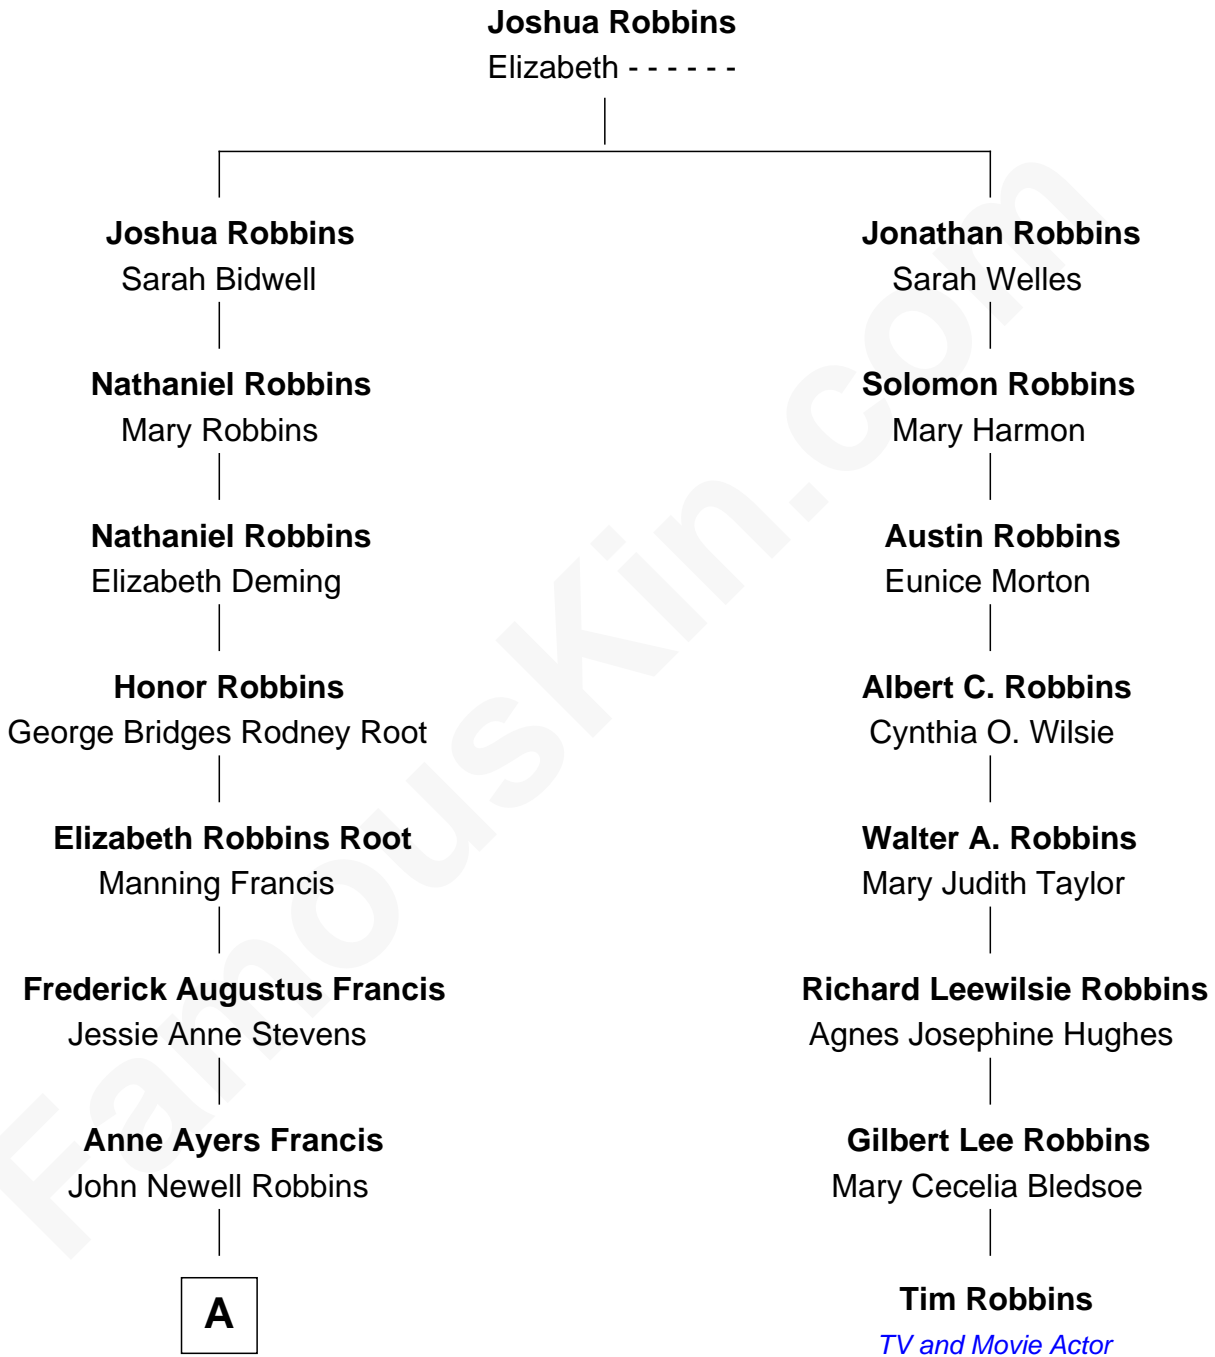

## Relationship Chart of

### Nancy (Davis) Reagan

First Lady of President Ronald Reagan

7th cousin 1 time removed of

**Tim Robbins**

TV and Movie Actor

A

—  
**Kenneth Seymour Robbins**

Edith Prescott Lockett

—  
**Nancy (Davis) Reagan**

*First Lady of Ronald Reagan*

FamousKin.com