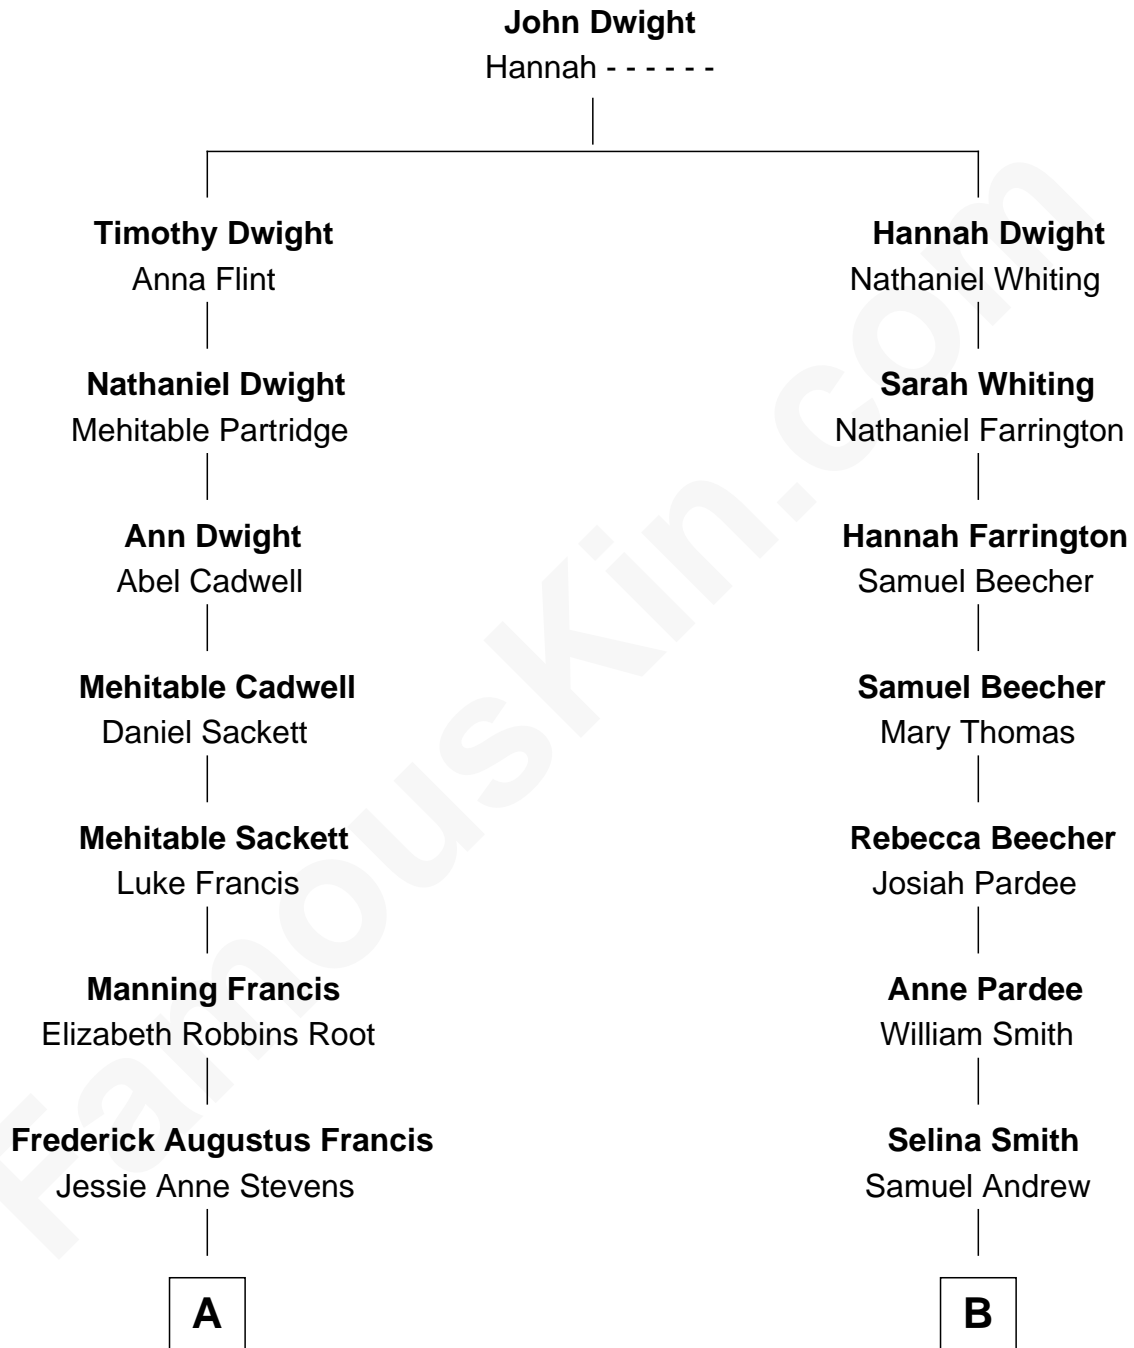

## Relationship Chart of

### Nancy (Davis) Reagan

First Lady of President Ronald Reagan

9th cousin 2 times removed of

**Treat Williams**

TV & Movie Actor

**A**

**Anne Ayers Francis**  
John Newell Robbins

**Kenneth Seymour Robbins**  
Edith Prescott Lockett

**Nancy (Davis) Reagan**  
*First Lady of Ronald Reagan*

**B**

**George Sydney Andrew**  
Harriett Louisa Scott

**George Willey Andrew**  
Mary Abigail Gillette

**Treat Payne Andrew**  
Eleanor Barnum

**Marian Andrew**  
Richard Norman Williams