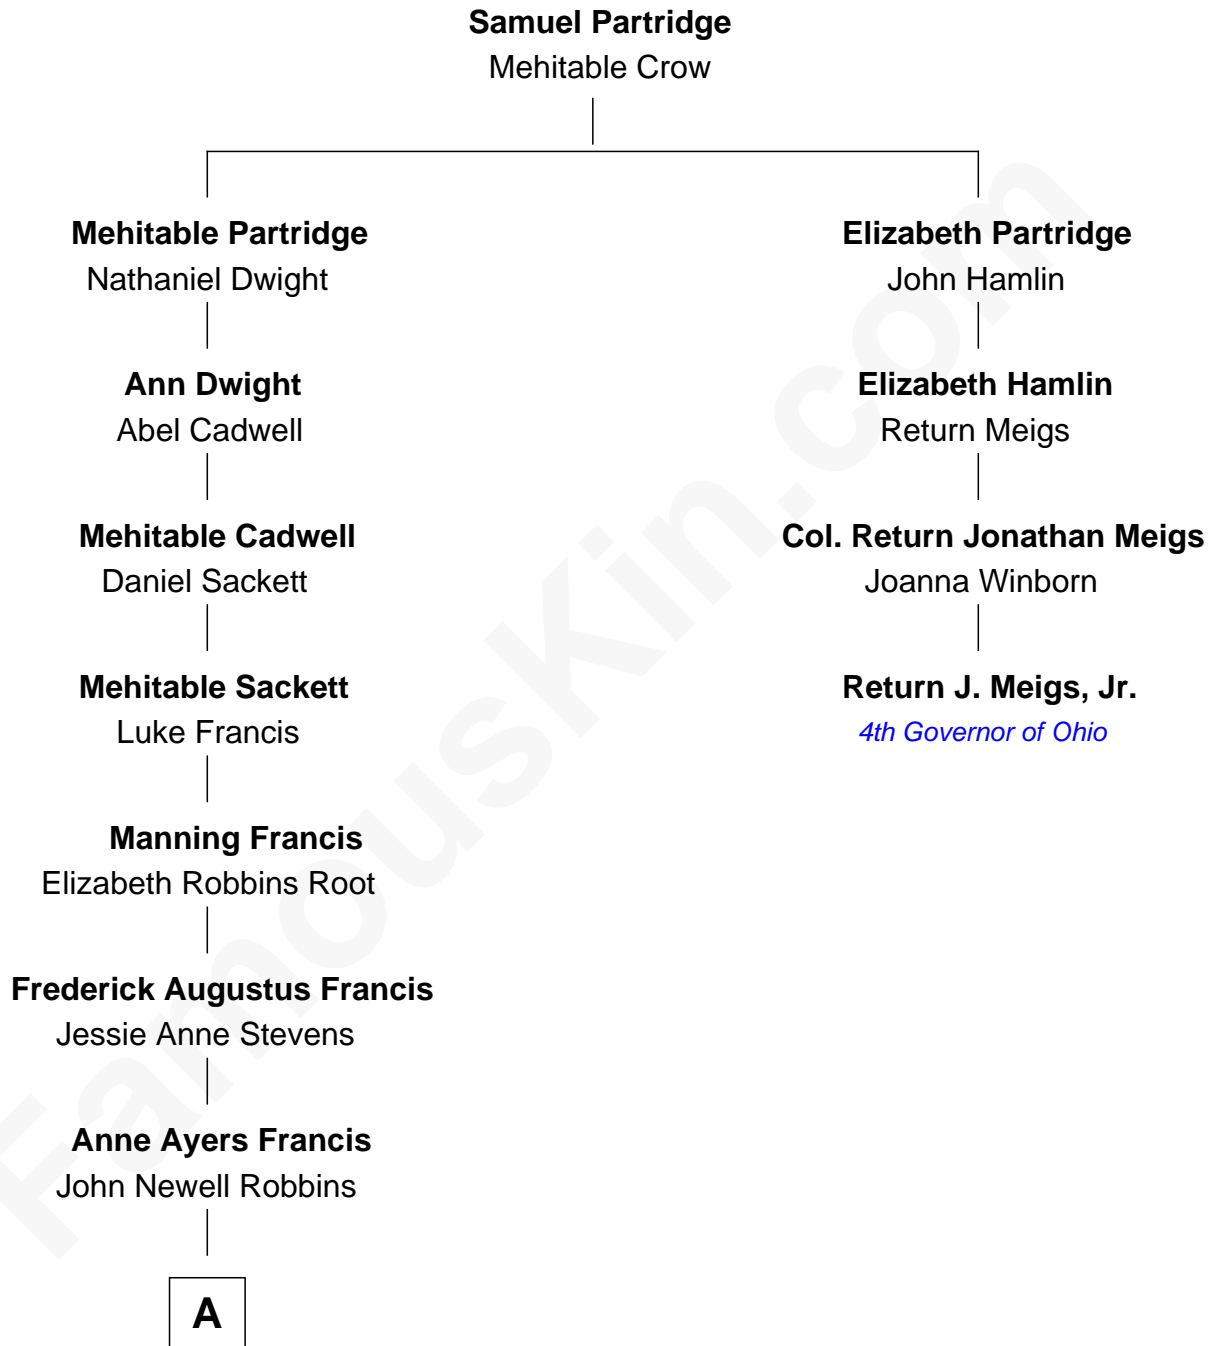

FamousKin.com

Relationship Chart of

Nancy (Davis) Reagan

First Lady of President Ronald Reagan

3rd cousin 5 times removed of

Return J. Meigs, Jr.
4th Governor of Ohio

A

Kenneth Seymour Robbins

Edith Prescott Lockett

Nancy (Davis) Reagan

First Lady of Ronald Reagan

FamousKin.com