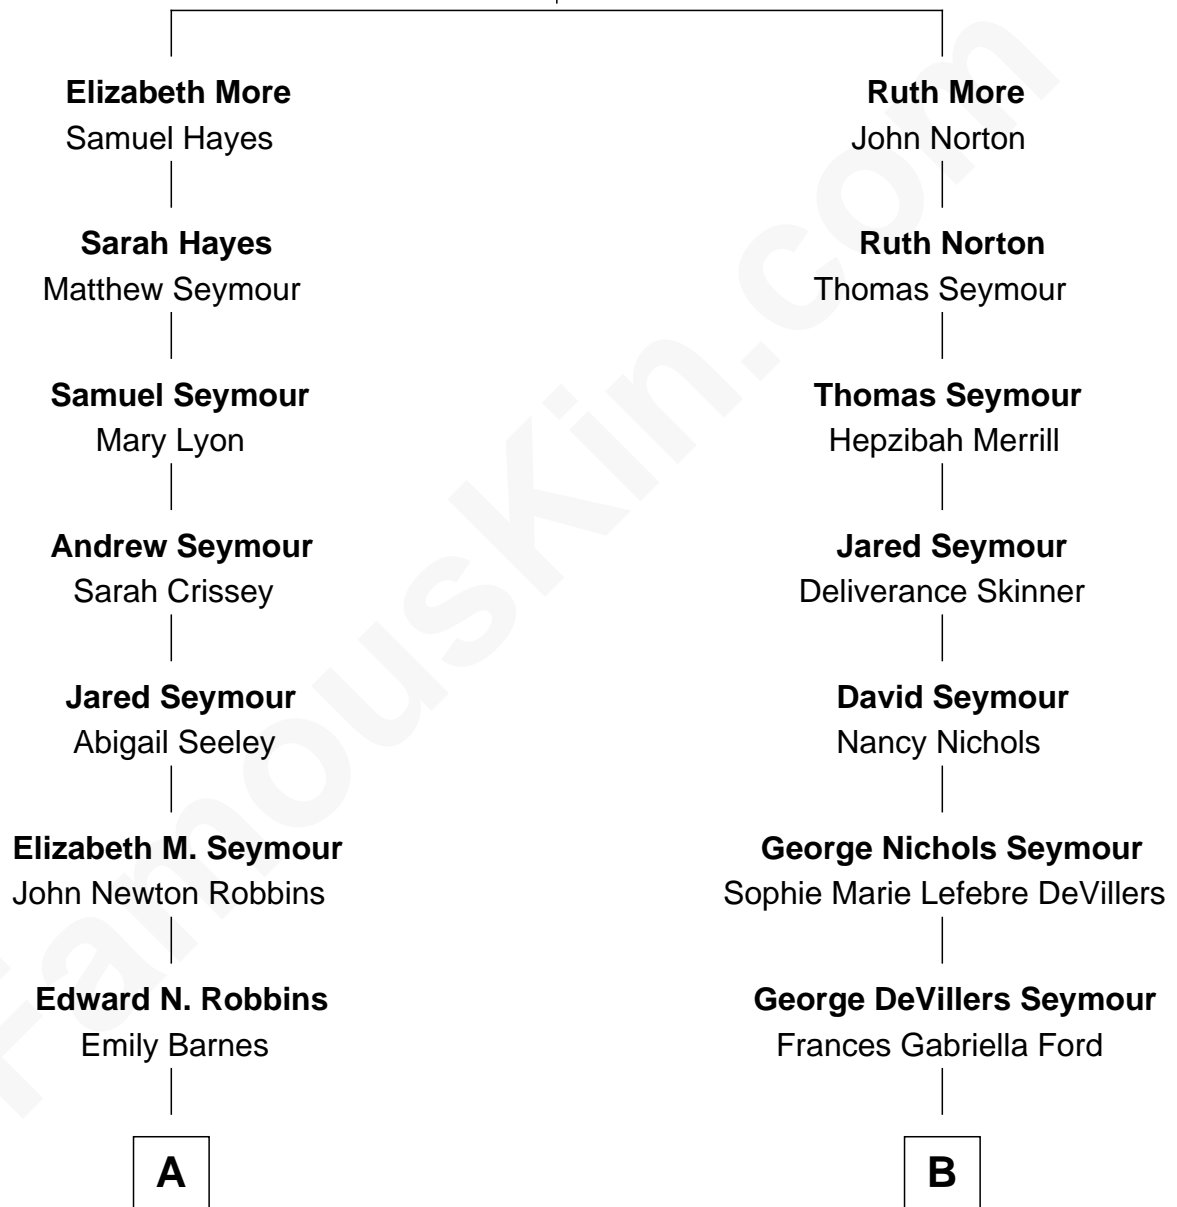

## Relationship Chart of

### Nancy (Davis) Reagan

*First Lady of President Ronald Reagan*

9th cousin of

**Peter Fonda**

*TV and Movie Actor*

**Isaac More**  
Ruth Stanley

**A**

**John Newell Robbins**

Anne Ayers Francis

**Kenneth Seymour Robbins**

Edith Prescott Lockett

**Nancy (Davis) Reagan**

*First Lady of Ronald Reagan*

**B**

**Eugene Ford Seymour**

Sophie Mildred Bower