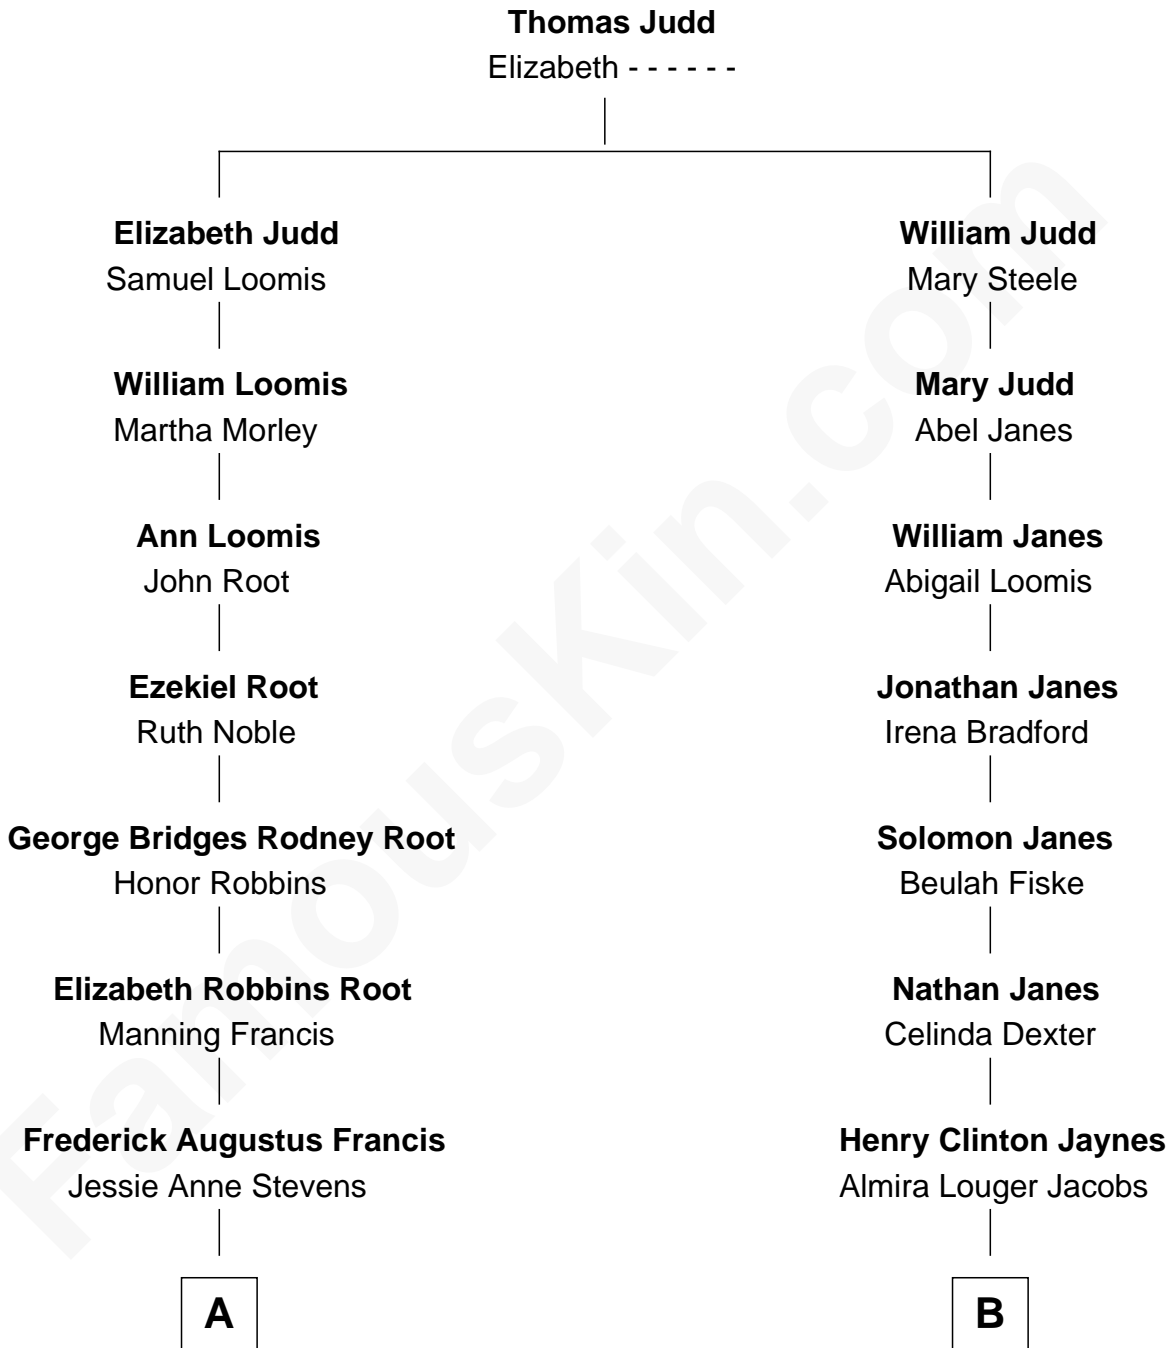

FamousKin.com

Relationship Chart of

Nancy (Davis) Reagan

First Lady of President Ronald Reagan

9th cousin 1 time removed of

Peter Fonda

TV and Movie Actor

A

Anne Ayers Francis
John Newell Robbins

Kenneth Seymour Robbins
Edith Prescott Lockett

Nancy (Davis) Reagan
First Lady of Ronald Reagan

B

Henry Silas Jaynes
Elma L. Lanphear

Herberta Elma Jaynes
William Brace Fonda