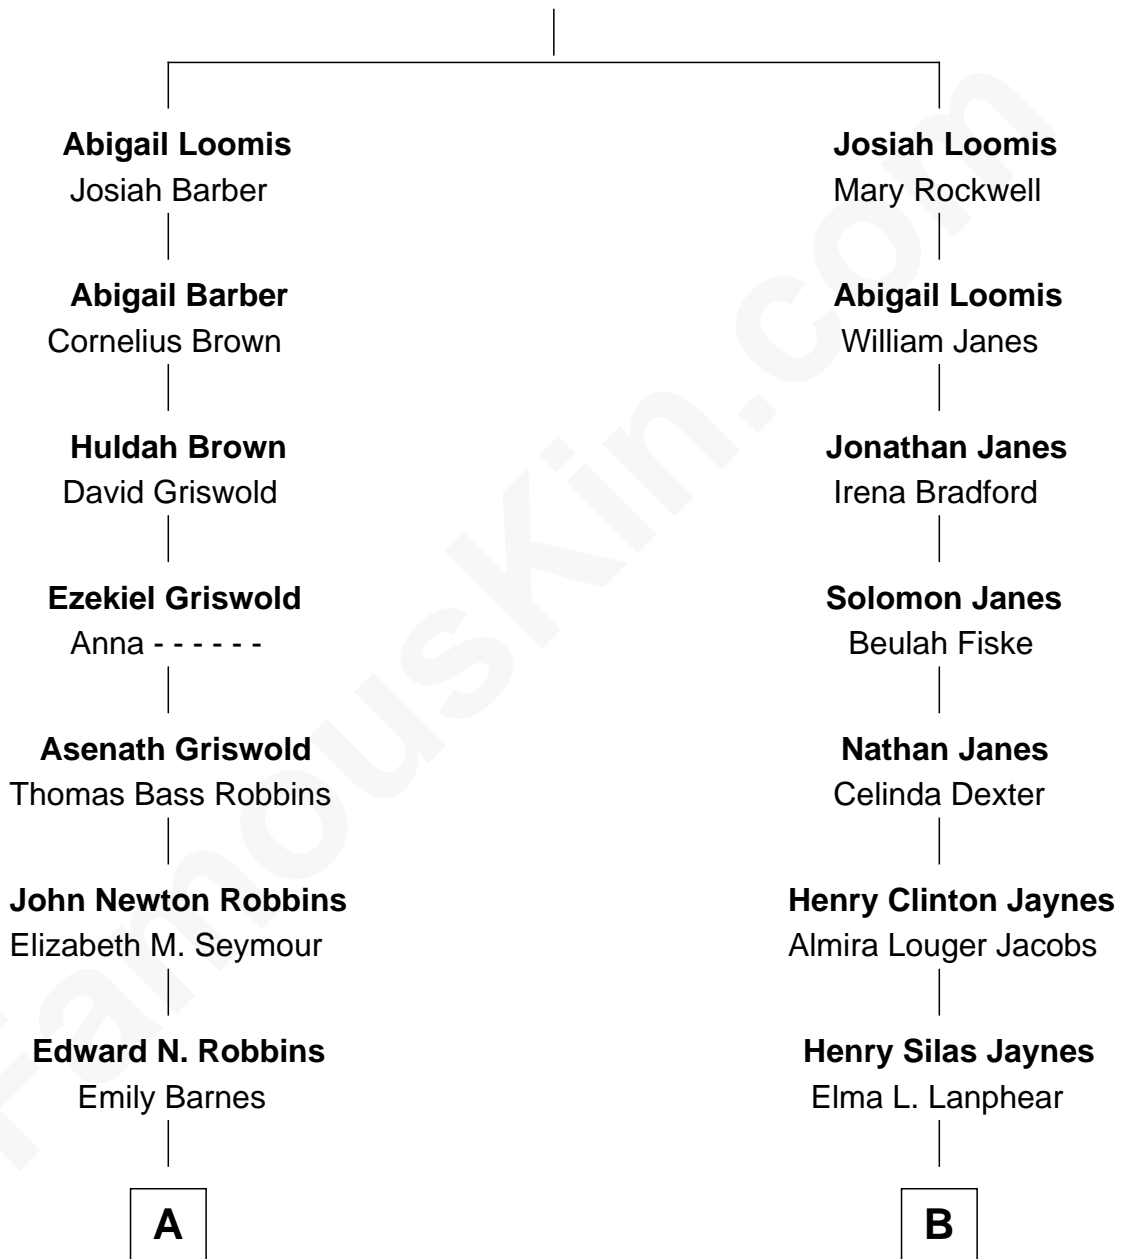

FamousKin.com

Relationship Chart of

Nancy (Davis) Reagan

First Lady of President Ronald Reagan

9th cousin of

Peter Fonda

TV and Movie Actor

Nathaniel Loomis

Elizabeth Moore

A

John Newell Robbins

Anne Ayers Francis

Kenneth Seymour Robbins

Edith Prescott Lockett

Nancy (Davis) Reagan

First Lady of Ronald Reagan