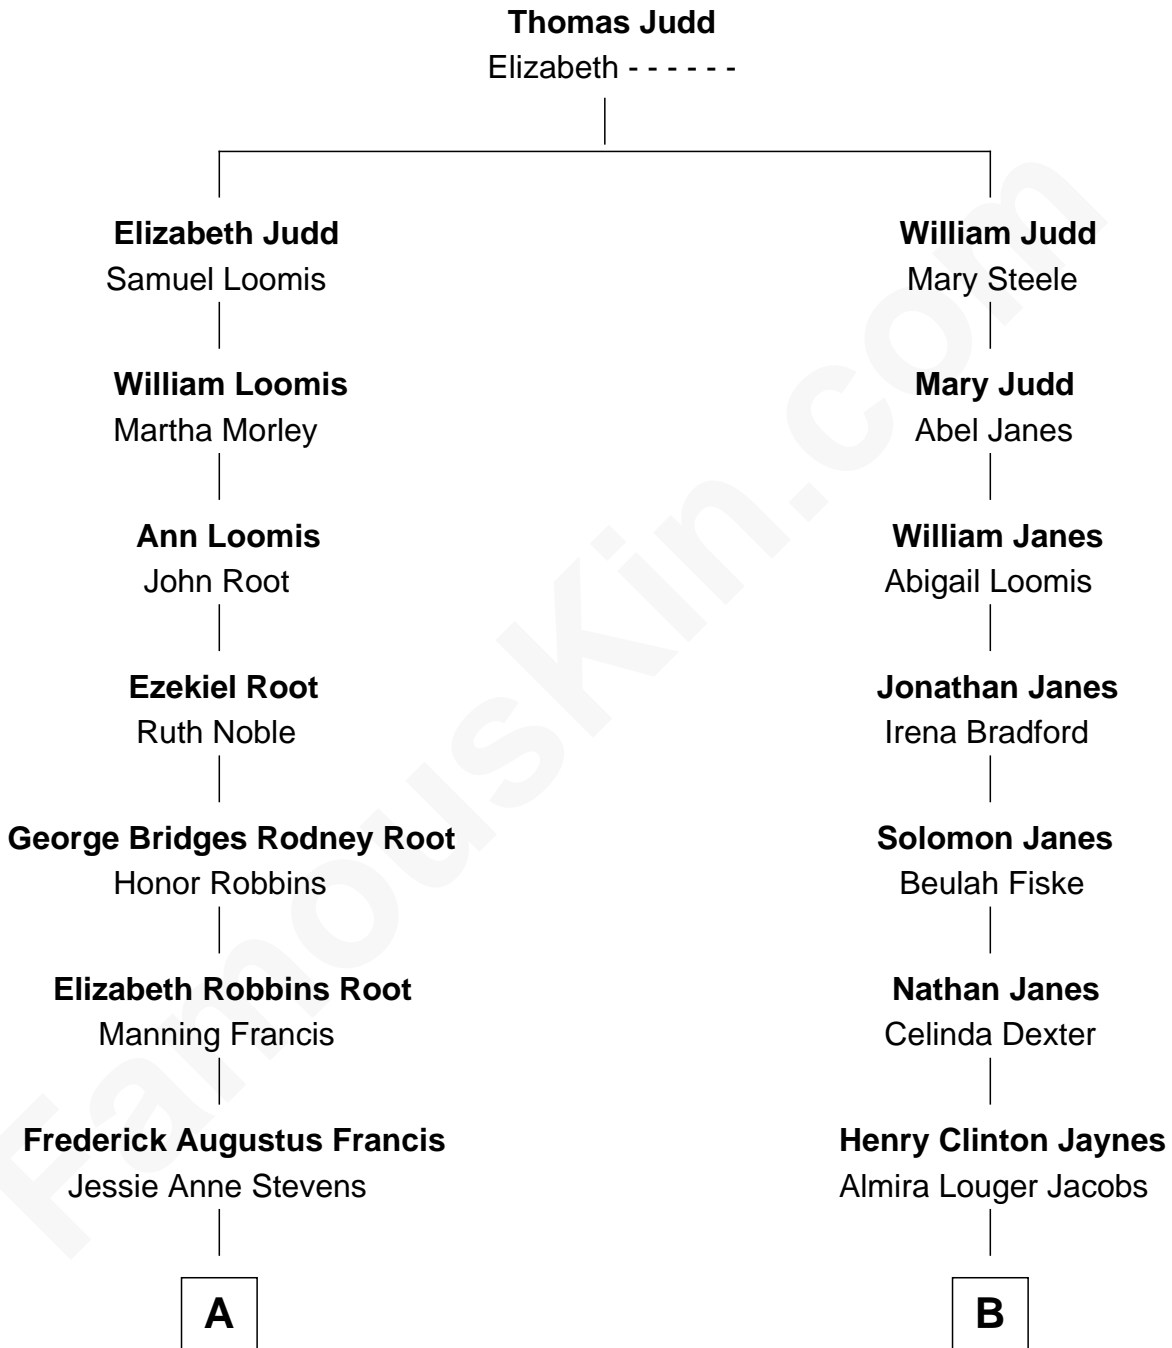

# FamousKin.com

## Relationship Chart of

### Nancy (Davis) Reagan

*First Lady of President Ronald Reagan*

9th cousin 2 times removed of

**Bridget Fonda**  
*Movie Actress*

**A**

**Anne Ayers Francis**  
John Newell Robbins

**Kenneth Seymour Robbins**  
Edith Prescott Lockett