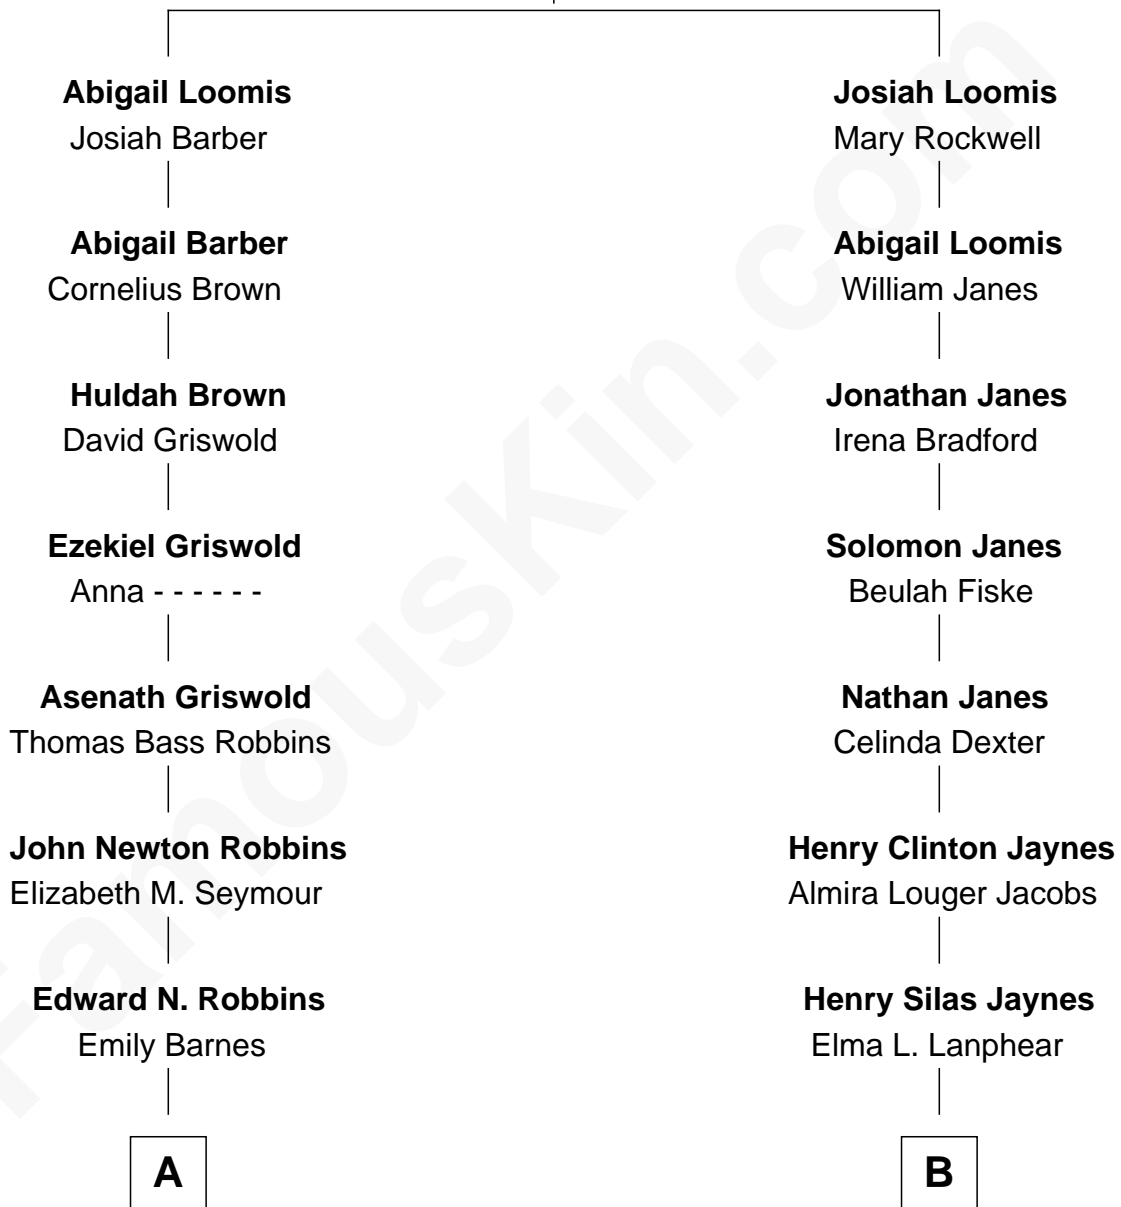

FamousKin.com

Relationship Chart of

Nancy (Davis) Reagan

First Lady of President Ronald Reagan

9th cousin 1 time removed of

Bridget Fonda
Movie Actress

Nathaniel Loomis
Elizabeth Moore

A

John Newell Robbins

Anne Ayers Francis

Kenneth Seymour Robbins

Edith Prescott Lockett

Nancy (Davis) Reagan

First Lady of Ronald Reagan

B

Herberta Elma Jaynes