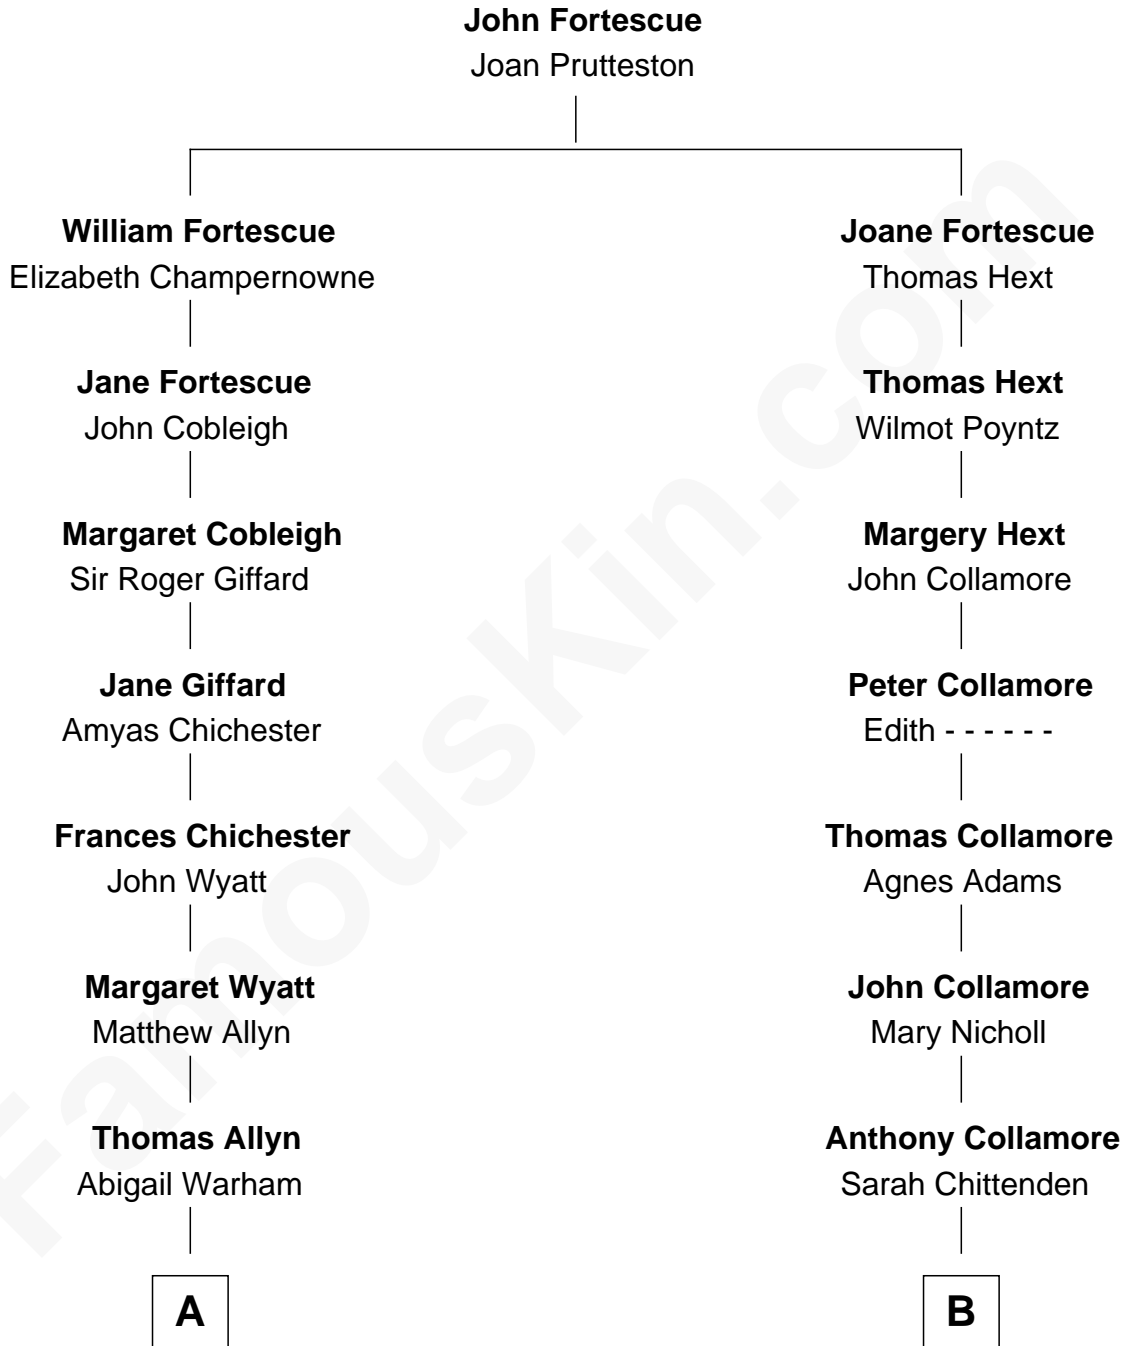

**FamousKin.com**  
**Relationship Chart of**  
**Ellen Louise (Axson) Wilson**  
*First Lady of President Woodrow Wilson*

**13th cousin of**  
**Owen Brewster**  
*54th Governor of Maine*

**A**

**Abigail Allyn**  
John Williams

**Elijah Williams**  
Lydia Dwight

**Abigail Williams**  
Thomas Williams

**Abigail Williams**  
Alexander Bliss

**Margaret Bliss**  
Rev. Nathan Hoyt

**Margaret Jane Hoyt**  
Rev. Samuel Edward Axson

**Ellen Louise (Axson) Wilson**  
*First Lady of Woodrow Wilson*

**Owen Brewster**  
*54th Governor of Maine*