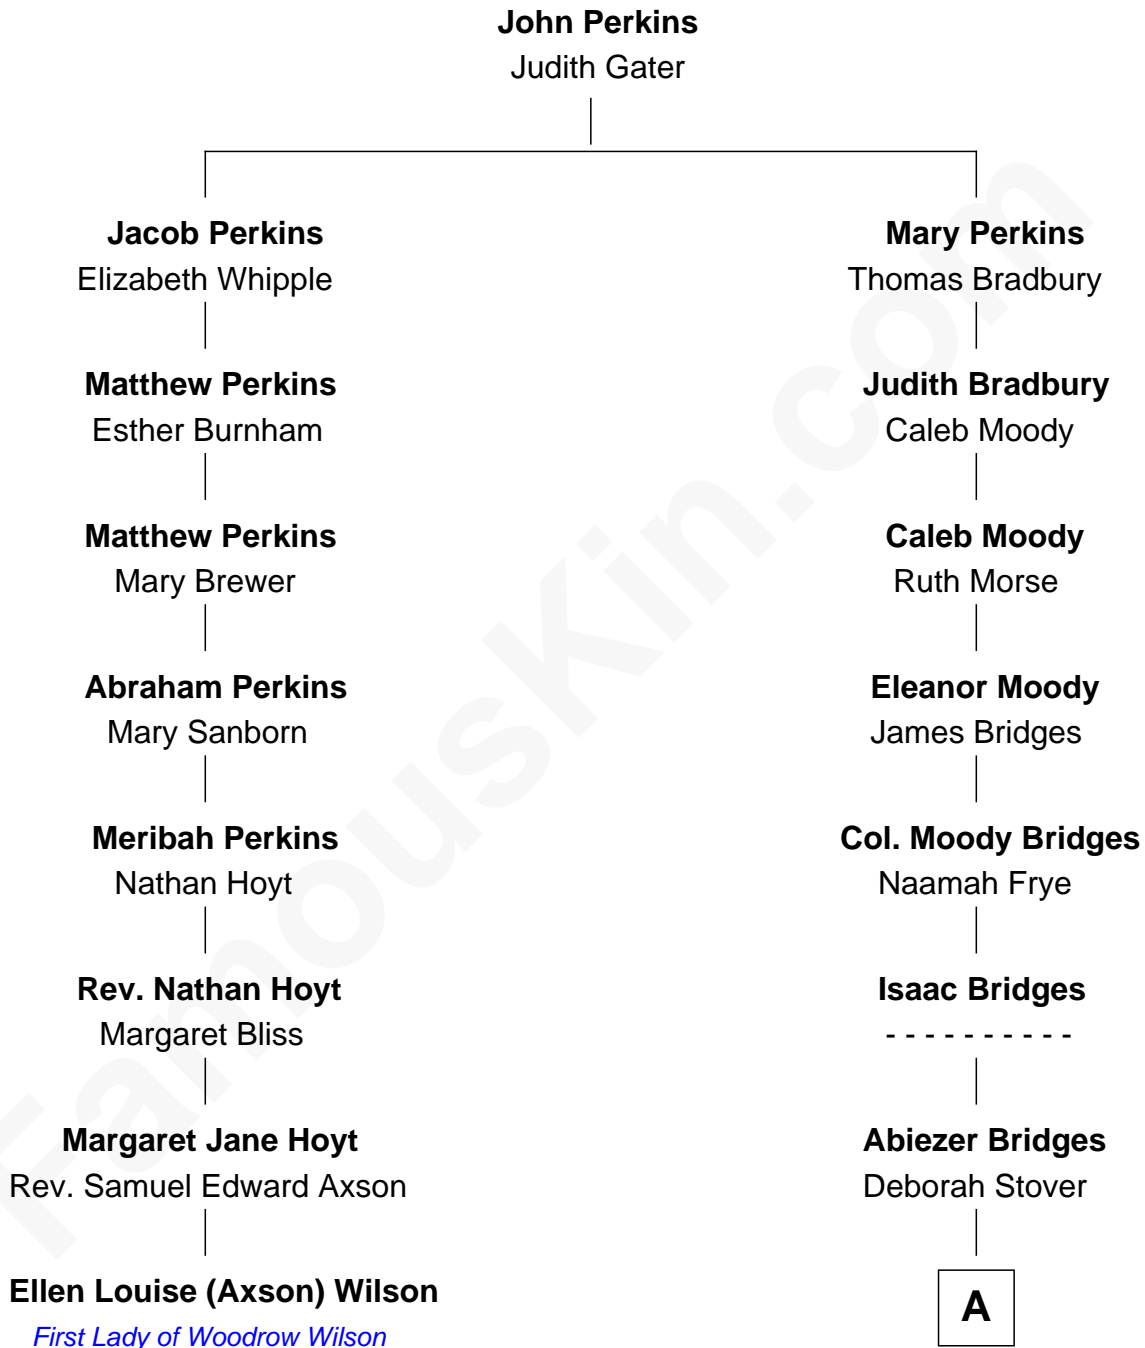

FamousKin.com
Relationship Chart of
Ellen Louise (Axson) Wilson
First Lady of President Woodrow Wilson

7th cousin 3 times removed of

Owen Brewster
54th Governor of Maine

FamousKin.com