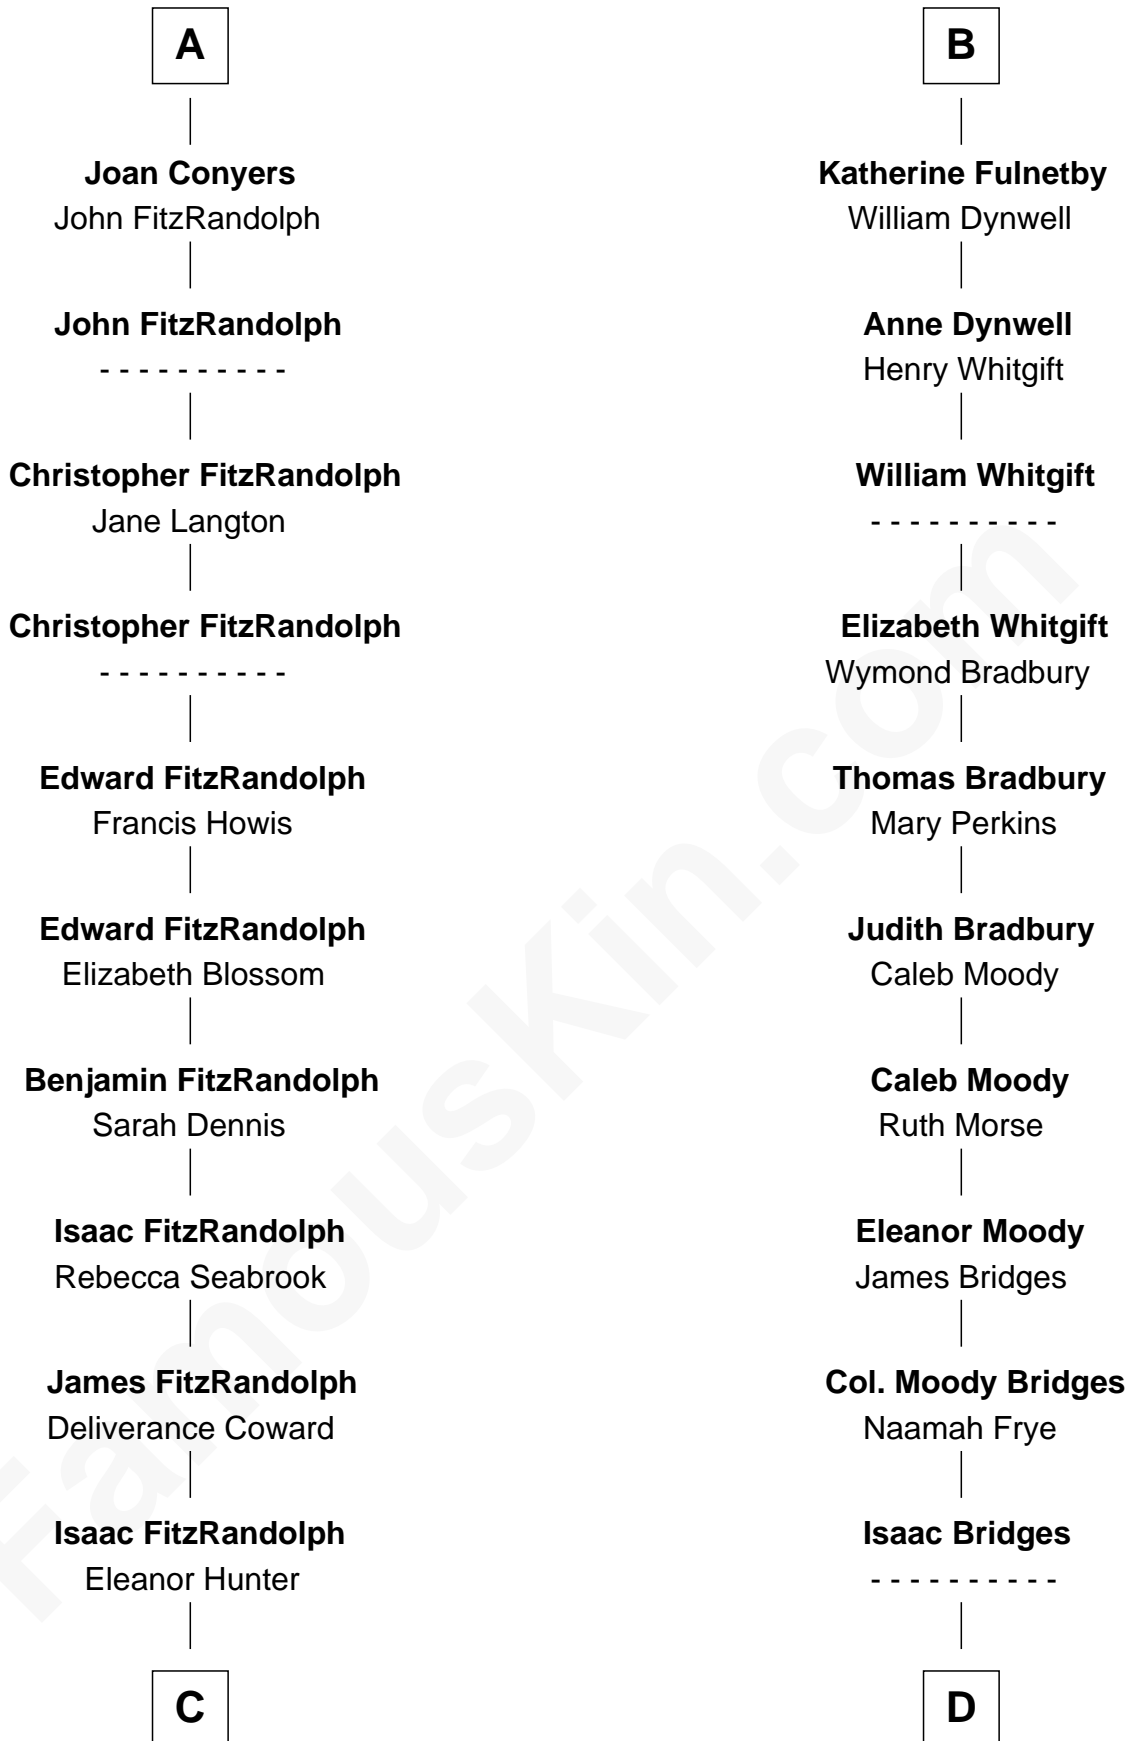

FamousKin.com
Relationship Chart of
Ellen Louise (Axson) Wilson
First Lady of President Woodrow Wilson

19th cousin 2 times removed of

Owen Brewster
54th Governor of Maine

C

Rebecca Longstreet FitzRandolph

Rev. Isaac Stockton Keith Axson

Rev. Samuel Edward Axson

Margaret Jane Hoyt

Ellen Louise (Axson) Wilson

First Lady of Woodrow Wilson

D

Abiezer Bridges

Deborah Stover

Rev. Otis Bridges

Margaret Owen

Owen W. Bridges

Lydia A. -----

Carrie S. Bridges

William Edmund Brewster

Owen Brewster

54th Governor of Maine