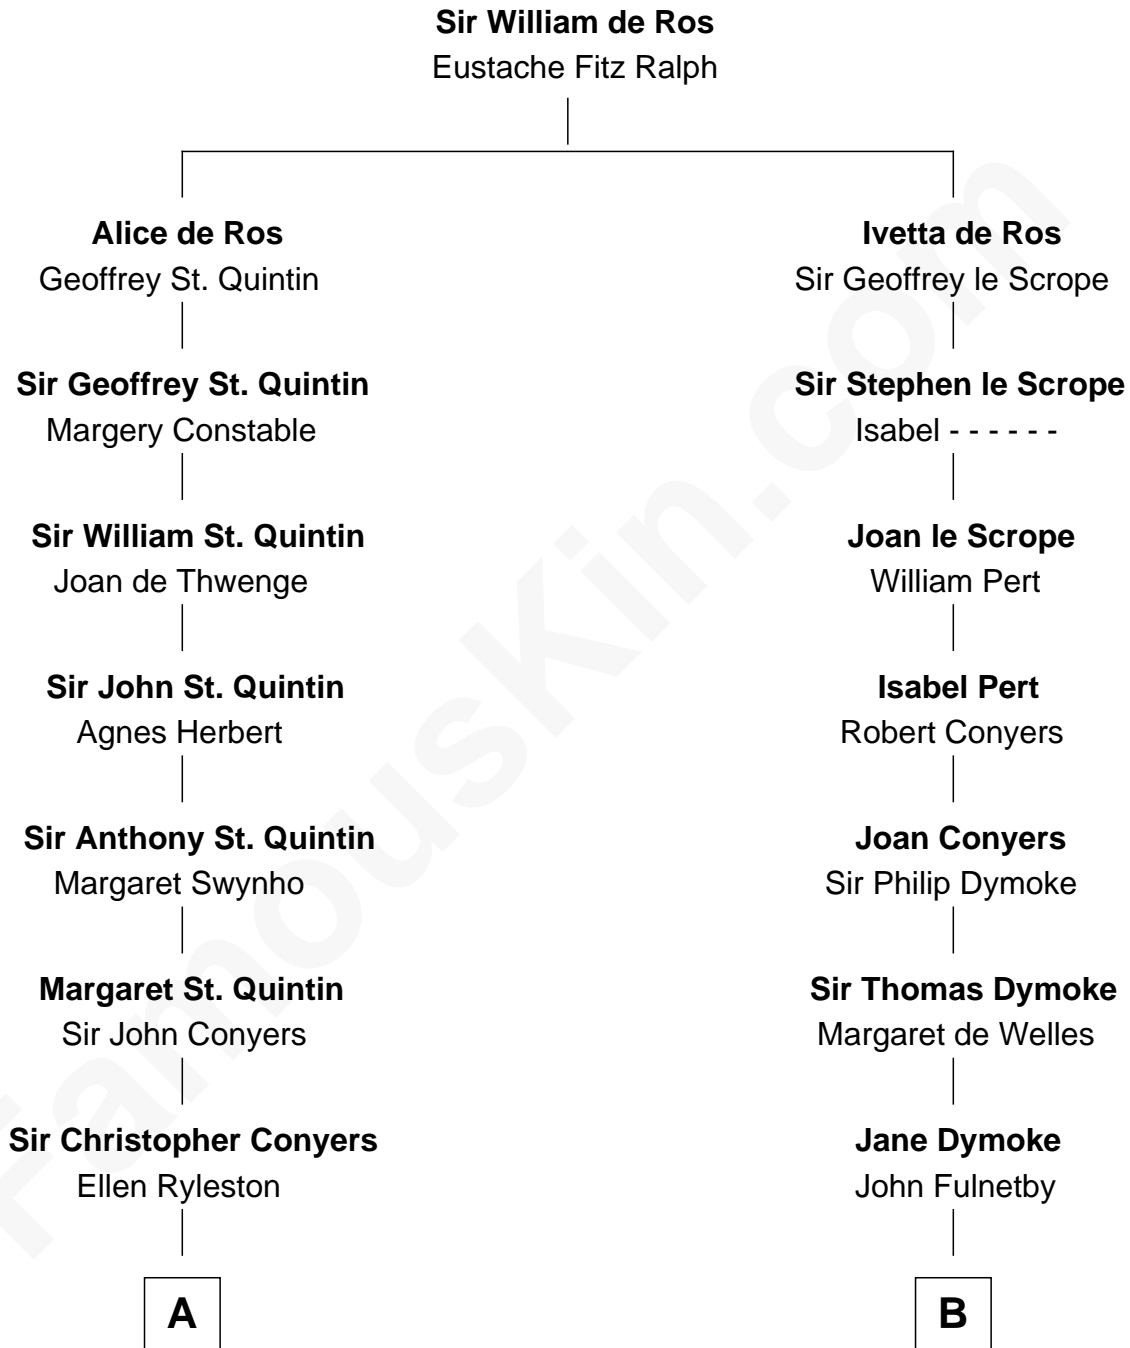

FamousKin.com
Relationship Chart of
Ellen Louise (Axson) Wilson
First Lady of President Woodrow Wilson

19th cousin 2 times removed of

Owen Brewster
54th Governor of Maine

C

Rebecca Longstreet FitzRandolph

Rev. Isaac Stockton Keith Axson

Rev. Samuel Edward Axson

Margaret Jane Hoyt

Ellen Louise (Axson) Wilson

First Lady of Woodrow Wilson

D

Abiezer Bridges

Deborah Stover