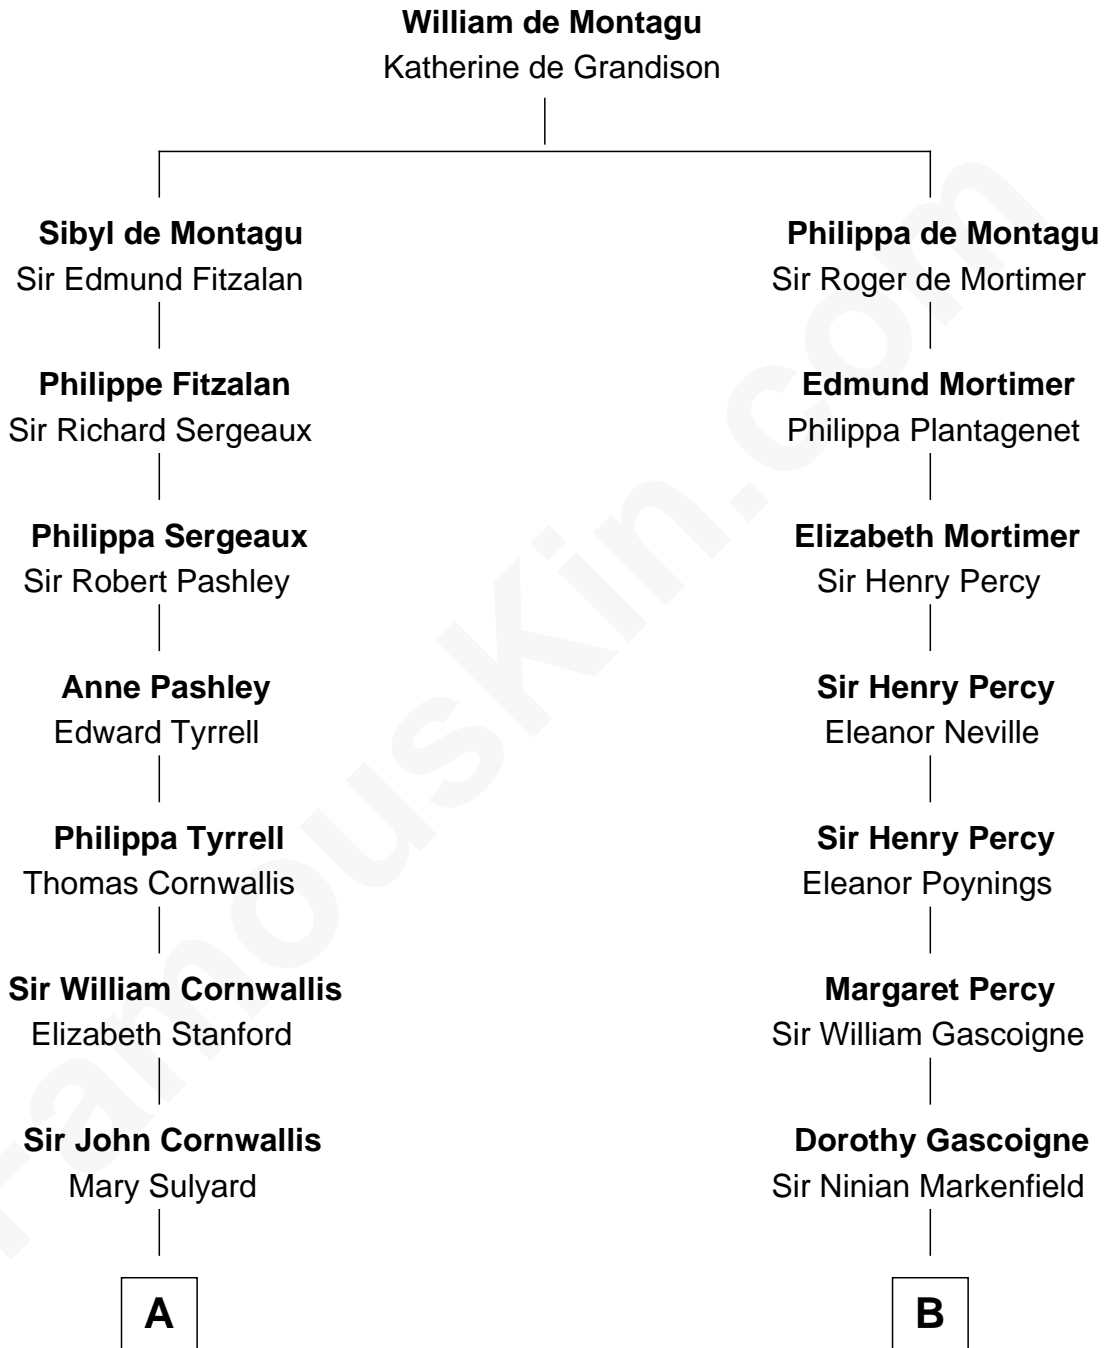

FamousKin.com
Relationship Chart of
Ellen Louise (Axson) Wilson
First Lady of President Woodrow Wilson

18th cousin of
Horace Gray
U.S. Supreme Court Justice

C

Rev. Samuel Edward Axson

Margaret Jane Hoyt

Ellen Louise (Axson) Wilson

First Lady of Woodrow Wilson

D

Horace Gray

Harriet Upham

Horace Gray

U.S. Supreme Court Justice

FamousKin.com