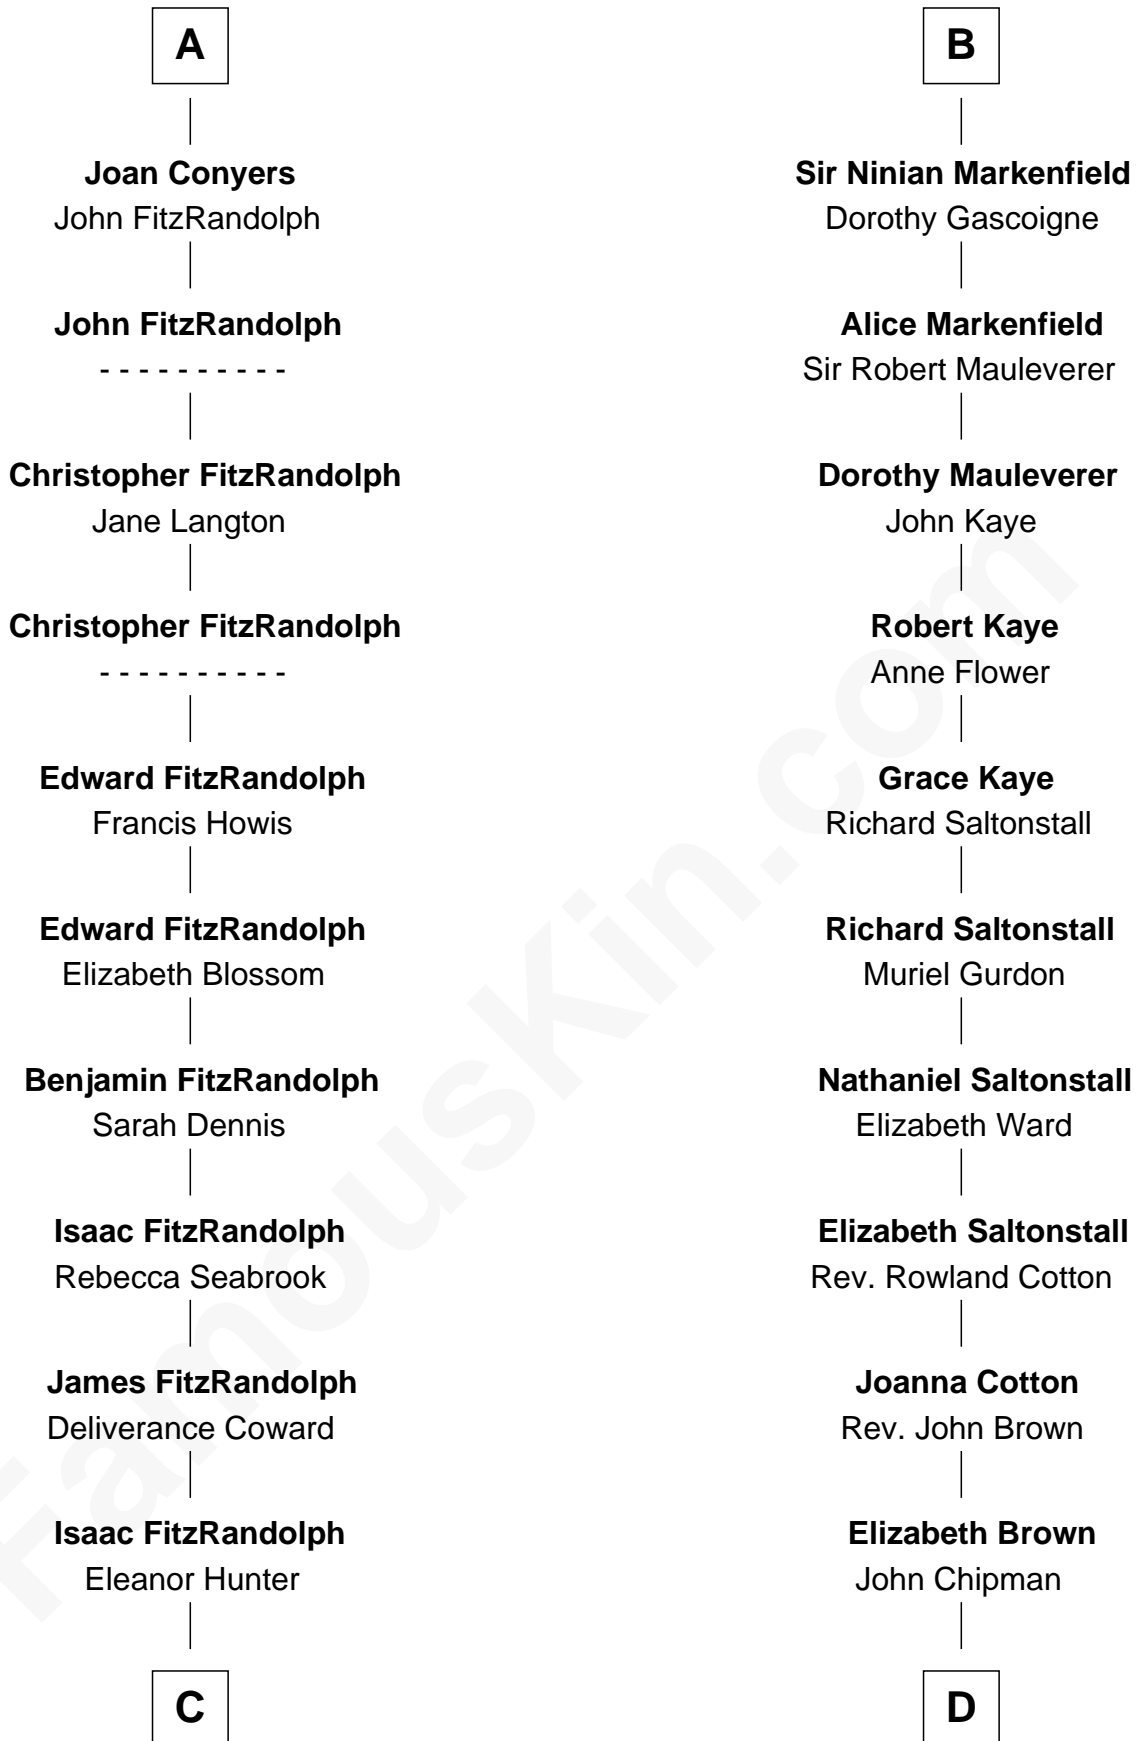

**FamousKin.com**  
**Relationship Chart of**  
**Ellen Louise (Axson) Wilson**  
*First Lady of President Woodrow Wilson*

**19th cousin of**  
**Horace Gray**  
*U.S. Supreme Court Justice*

**C**

**Rebecca Longstreet FitzRandolph**

Rev. Isaac Stockton Keith Axson

**Rev. Samuel Edward Axson**

Margaret Jane Hoyt

**Ellen Louise (Axson) Wilson**

*First Lady of Woodrow Wilson*

**D**

**Elizabeth Chipman**

William Gray

**Horace Gray**

Harriet Upham

**Horace Gray**

*U.S. Supreme Court Justice*

FamousKin.com