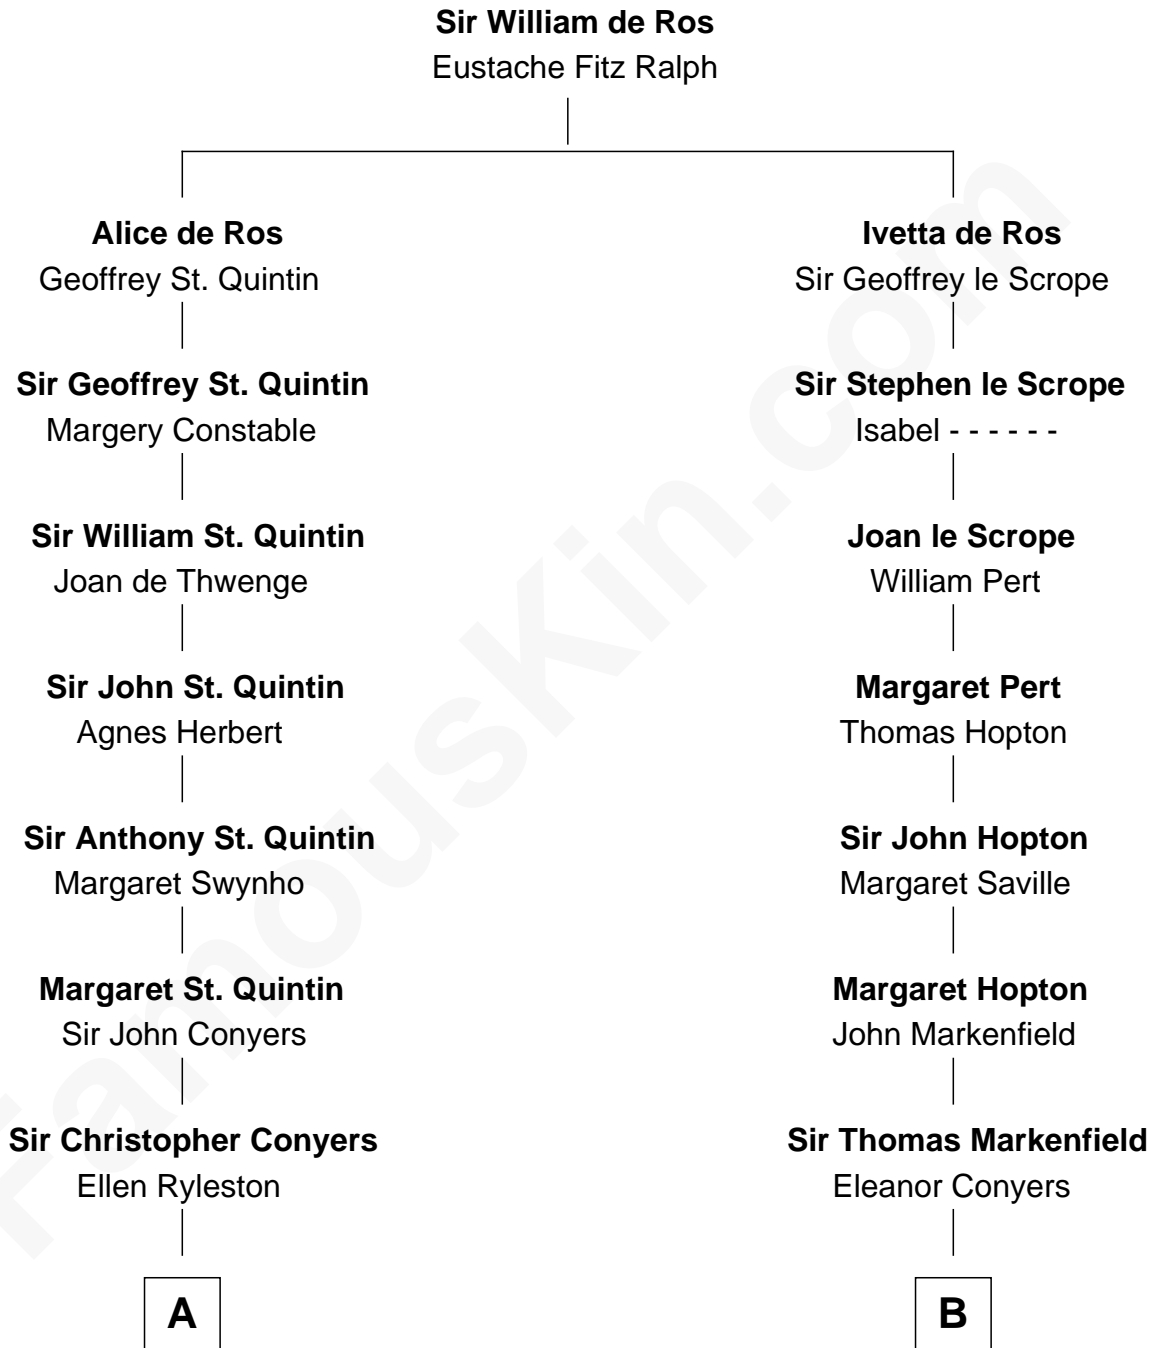

**FamousKin.com**  
**Relationship Chart of**  
**Ellen Louise (Axson) Wilson**  
*First Lady of President Woodrow Wilson*

**19th cousin of**  
**Horace Gray**  
*U.S. Supreme Court Justice*

**C**

**Rebecca Longstreet FitzRandolph**

Rev. Isaac Stockton Keith Axson

**Rev. Samuel Edward Axson**

Margaret Jane Hoyt

**Ellen Louise (Axson) Wilson**

*First Lady of Woodrow Wilson*

**D**

**Elizabeth Chipman**

William Gray

**Horace Gray**

Harriet Upham

**Horace Gray**

*U.S. Supreme Court Justice*

FamousKin.com