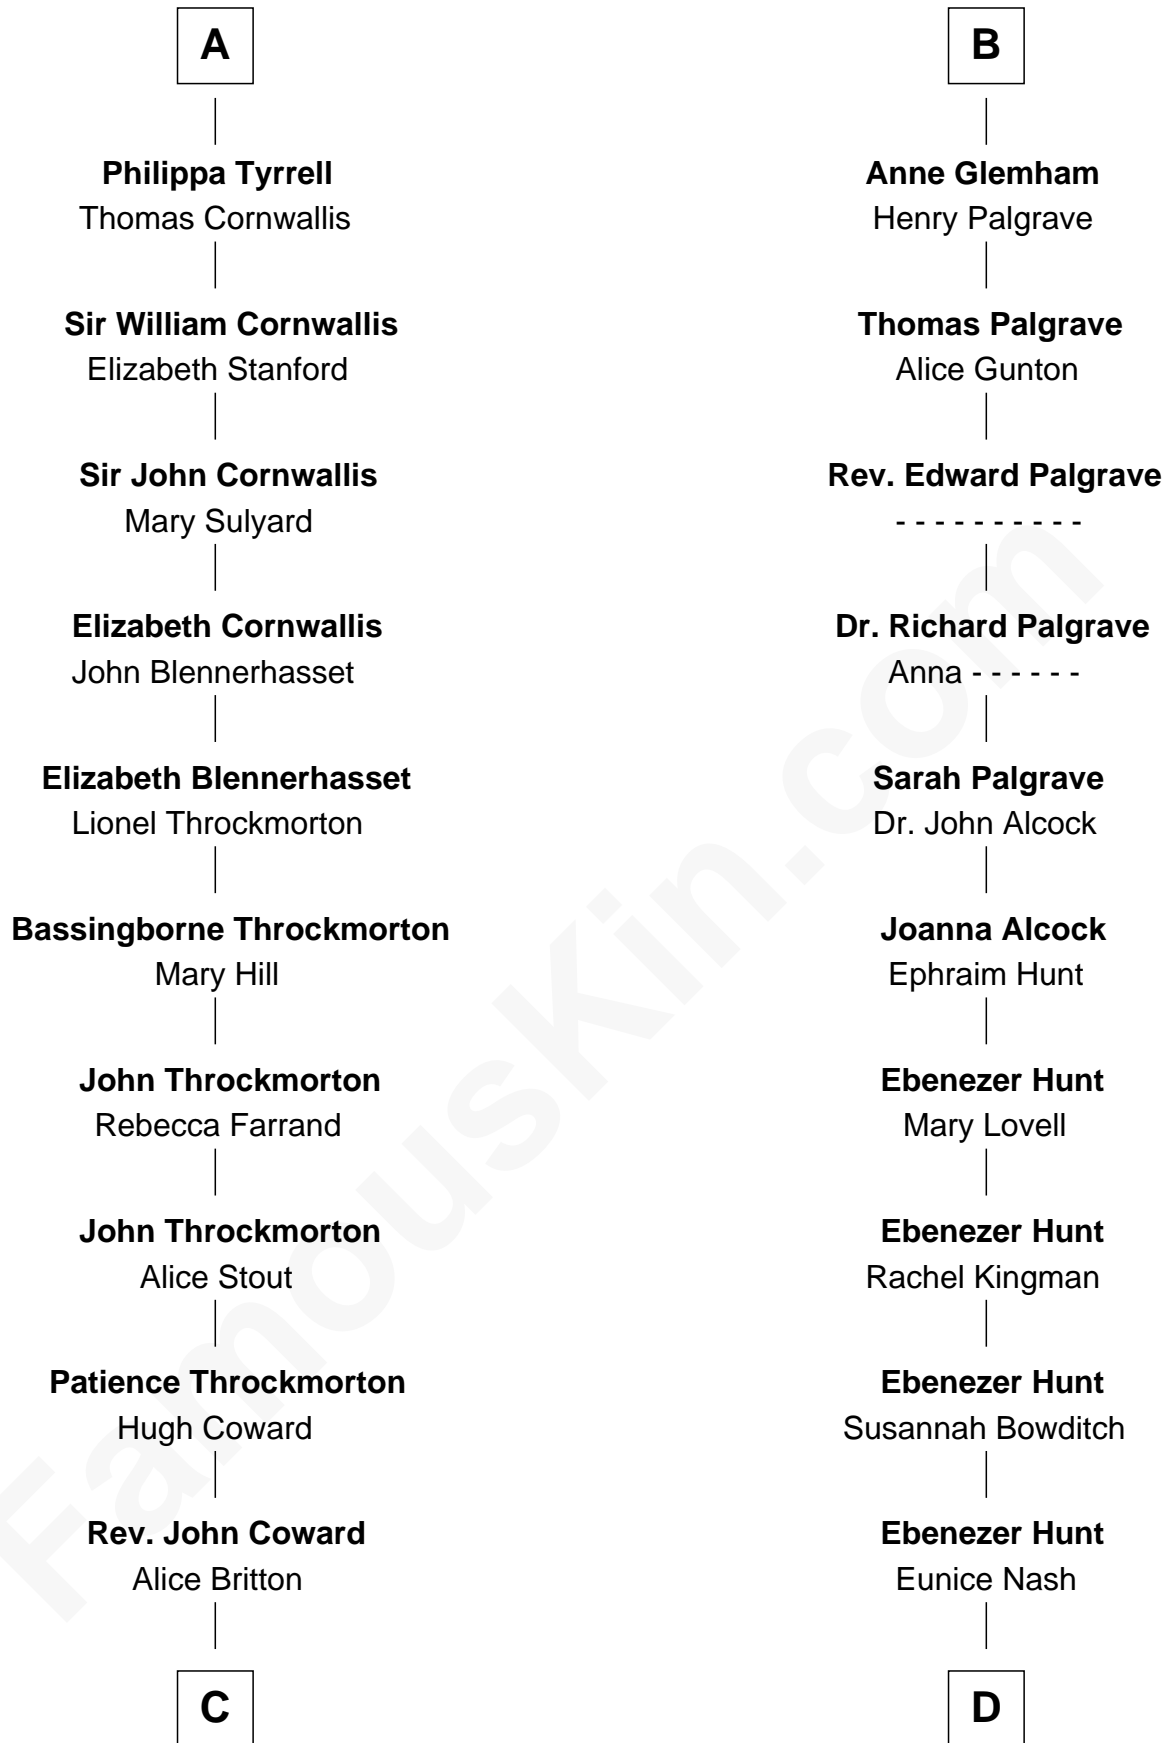

FamousKin.com
Relationship Chart of
Ellen Louise (Axson) Wilson
First Lady of President Woodrow Wilson

21st cousin of
Linda Hunt
TV and Movie Actress

King Edward I
 Eleanor of Castile

C

Deliverance Coward

James FitzRandolph

Isaac FitzRandolph

Eleanor Hunter

Rebecca Longstreet FitzRandolph

Rev. Isaac Stockton Keith Axson

Rev. Samuel Edward Axson

Margaret Jane Hoyt

Ellen Louise (Axson) Wilson

First Lady of Woodrow Wilson

D

Charles Edwin Hunt

Marcia E. Phillips

Charles Phillips Hunt

Ella Maria Read

Charles Edwin Hunt

Louise Phipps Davy