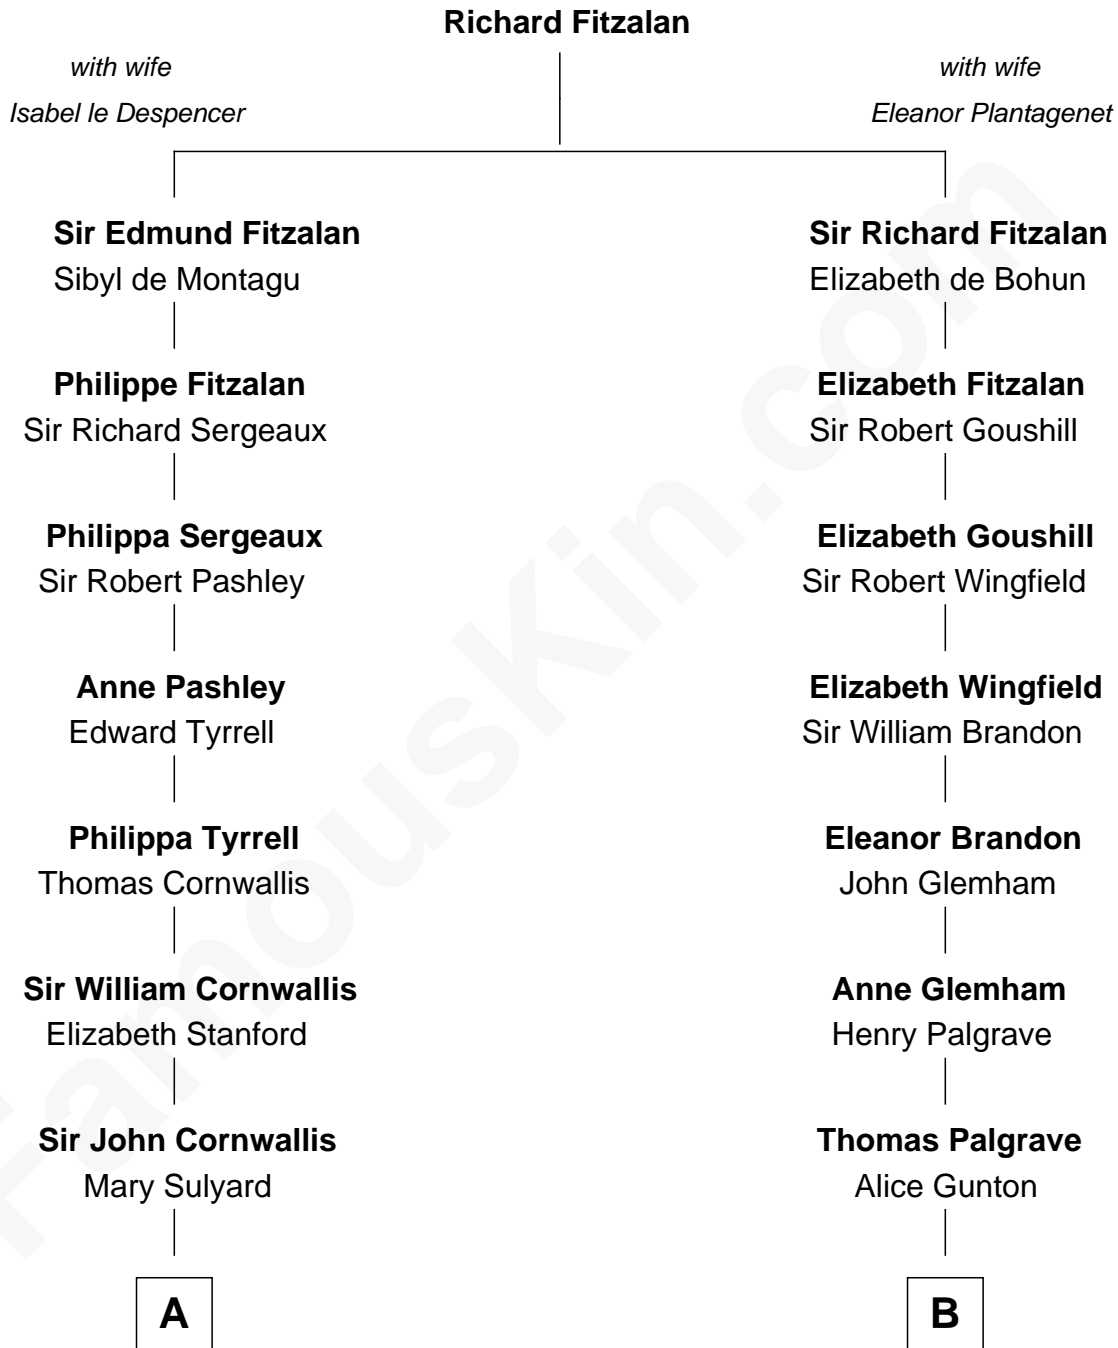

**FamousKin.com**  
**Relationship Chart of**  
**Ellen Louise (Axson) Wilson**  
*First Lady of President Woodrow Wilson*

18th cousin 1 time removed of

**Linda Hunt**  
*TV and Movie Actress*

**C**

**Rev. Samuel Edward Axson**

Margaret Jane Hoyt

**Ellen Louise (Axson) Wilson**

*First Lady of Woodrow Wilson*

**D**

**Charles Edwin Hunt**

Louise Phipps Davy

**Raymond Davy Hunt**

Elsie R. Doying