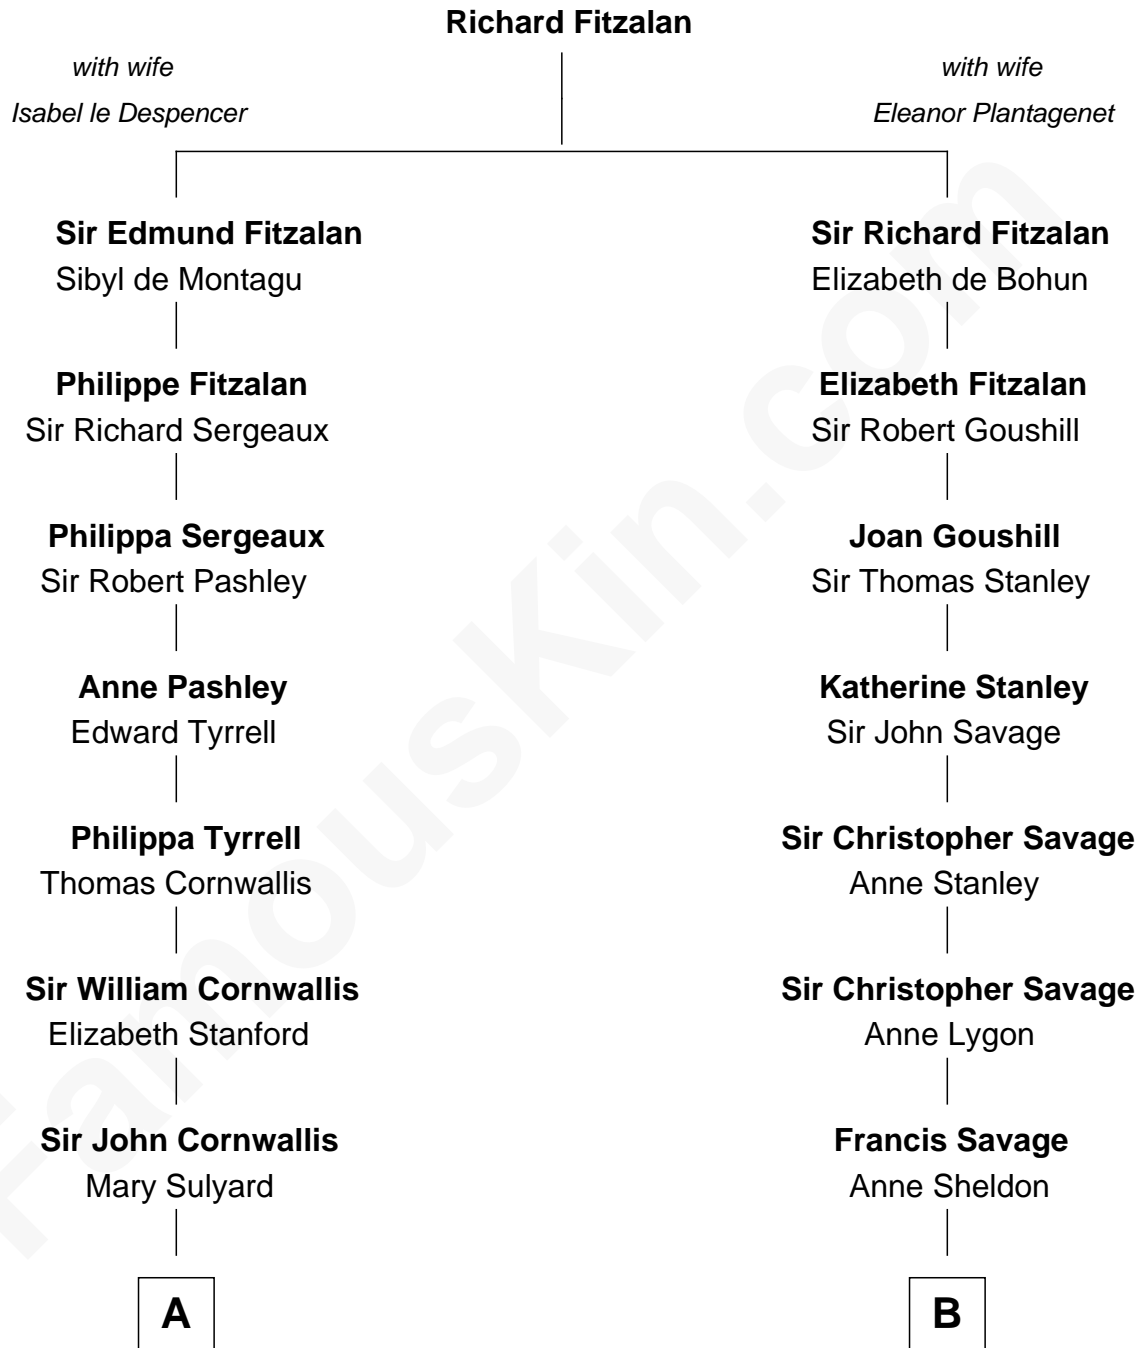

FamousKin.com
Relationship Chart of
Ellen Louise (Axson) Wilson
First Lady of President Woodrow Wilson

18th cousin of
General George S. Patton
U.S. Army - World War II

C

Rev. Samuel Edward Axson

Margaret Jane Hoyt

Ellen Louise (Axson) Wilson

First Lady of Woodrow Wilson

D

George Smith Patton

Ruth Wilson

General George S. Patton

U.S. Army - World War II

FamousKin.com