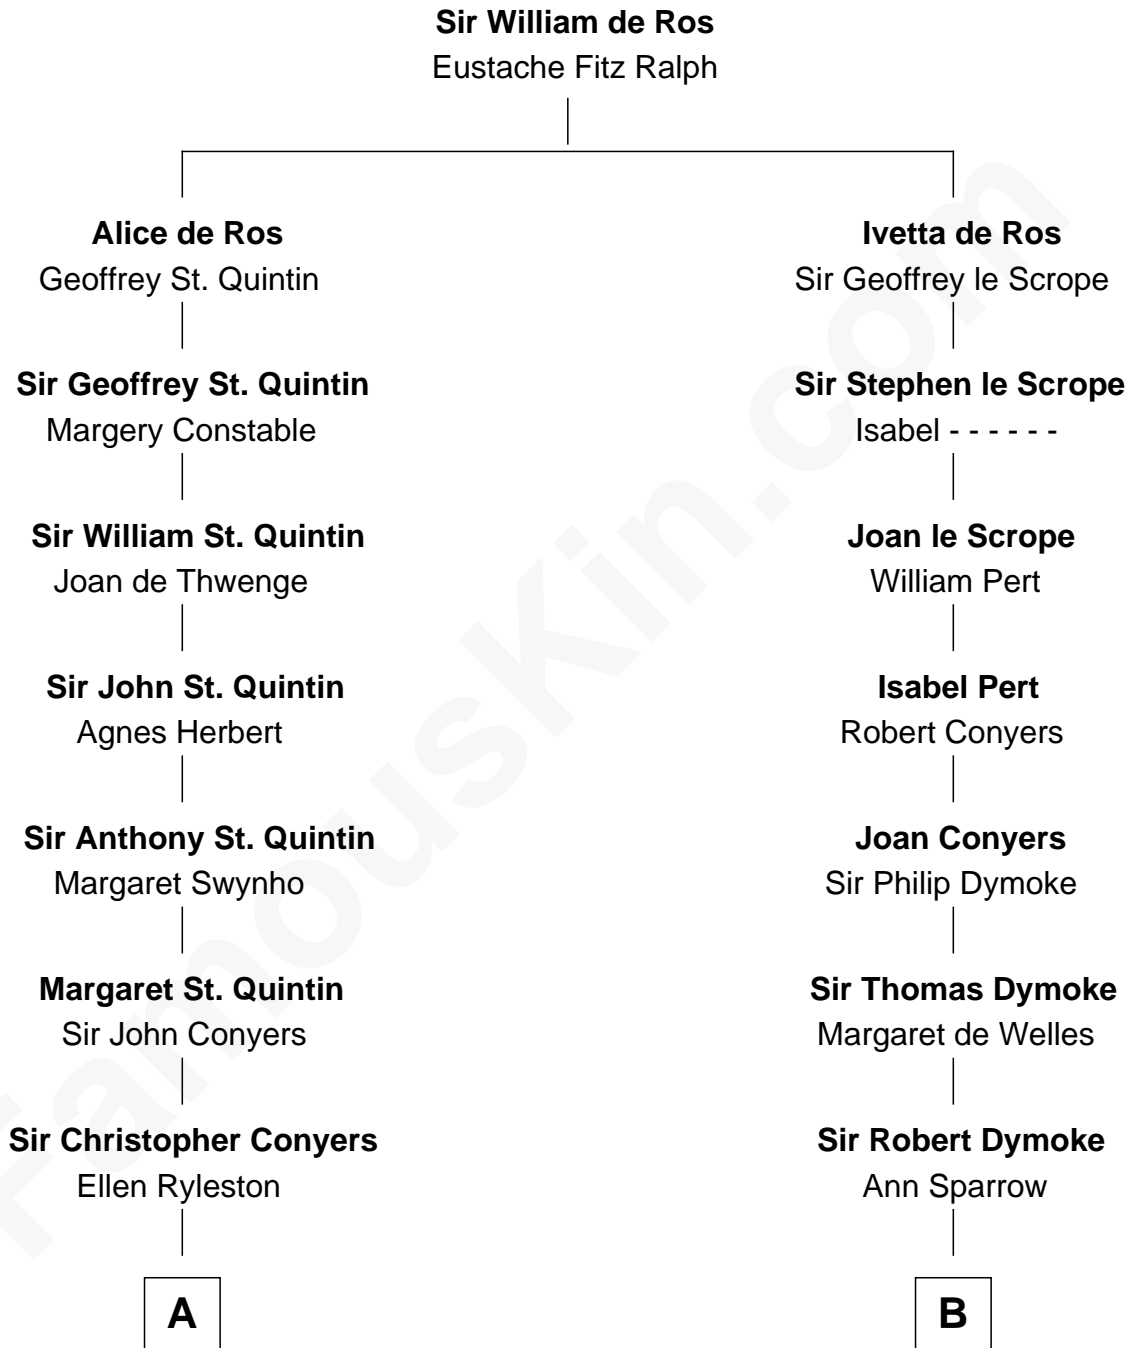

FamousKin.com
Relationship Chart of
Ellen Louise (Axson) Wilson
First Lady of President Woodrow Wilson

19th cousin of
General George S. Patton
U.S. Army - World War II

C

Rebecca Longstreet FitzRandolph

Rev. Isaac Stockton Keith Axson

Rev. Samuel Edward Axson

Margaret Jane Hoyt

Ellen Louise (Axson) Wilson

First Lady of Woodrow Wilson

D

Susan Thornton Glassell

George Smith Patton

George Smith Patton