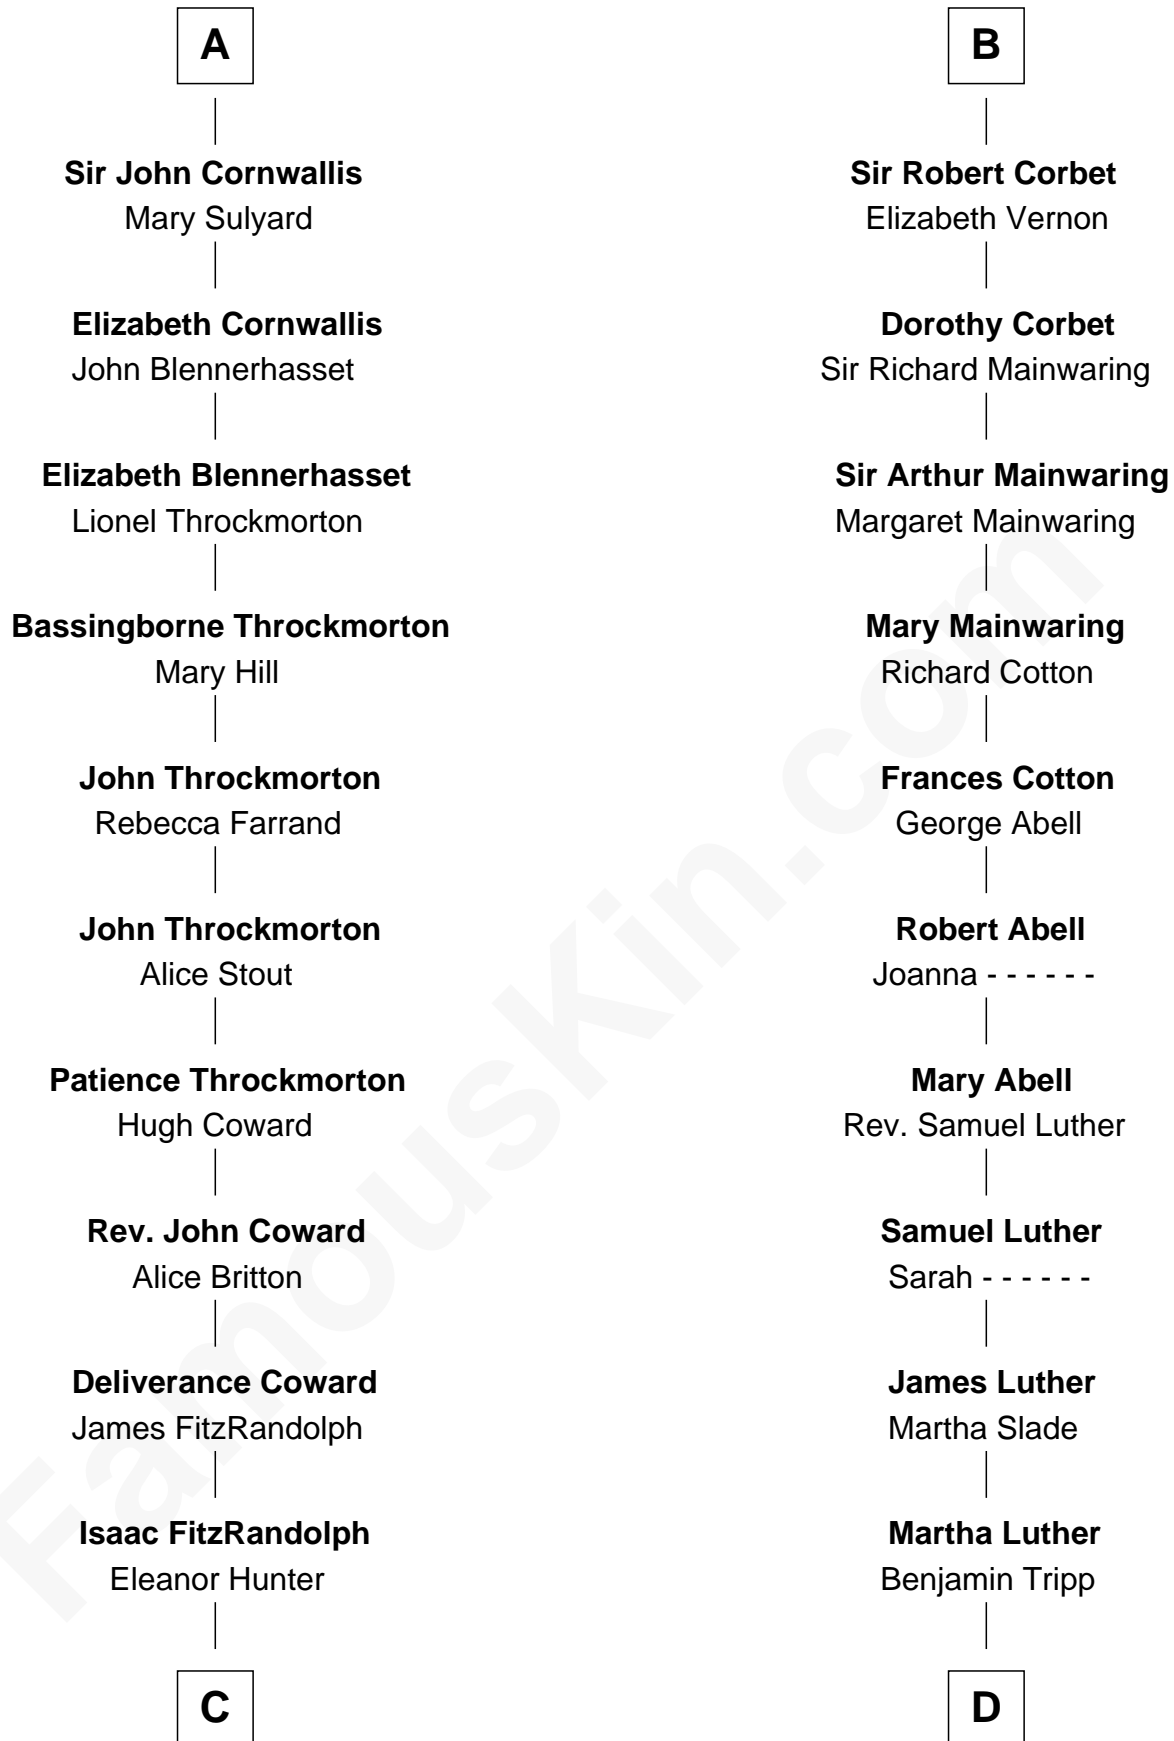

FamousKin.com
Relationship Chart of
Ellen Louise (Axson) Wilson
First Lady of President Woodrow Wilson

19th cousin 2 times removed of

Lizzie Borden
Accused Murderess

Hugh le Despencer
 Eleanor de Clare

C

Rebecca Longstreet FitzRandolph

Rev. Isaac Stockton Keith Axson

Rev. Samuel Edward Axson

Margaret Jane Hoyt

Ellen Louise (Axson) Wilson

First Lady of Woodrow Wilson

D

Susanna Tripp

John Vinnicum

Sarah L. Vinnicum

Joseph Morse

Anthony Morse

Rhoda Morrison

Sarah Anthony Morse

Andrew Jackson Borden

Lizzie Borden

Accused Murderess