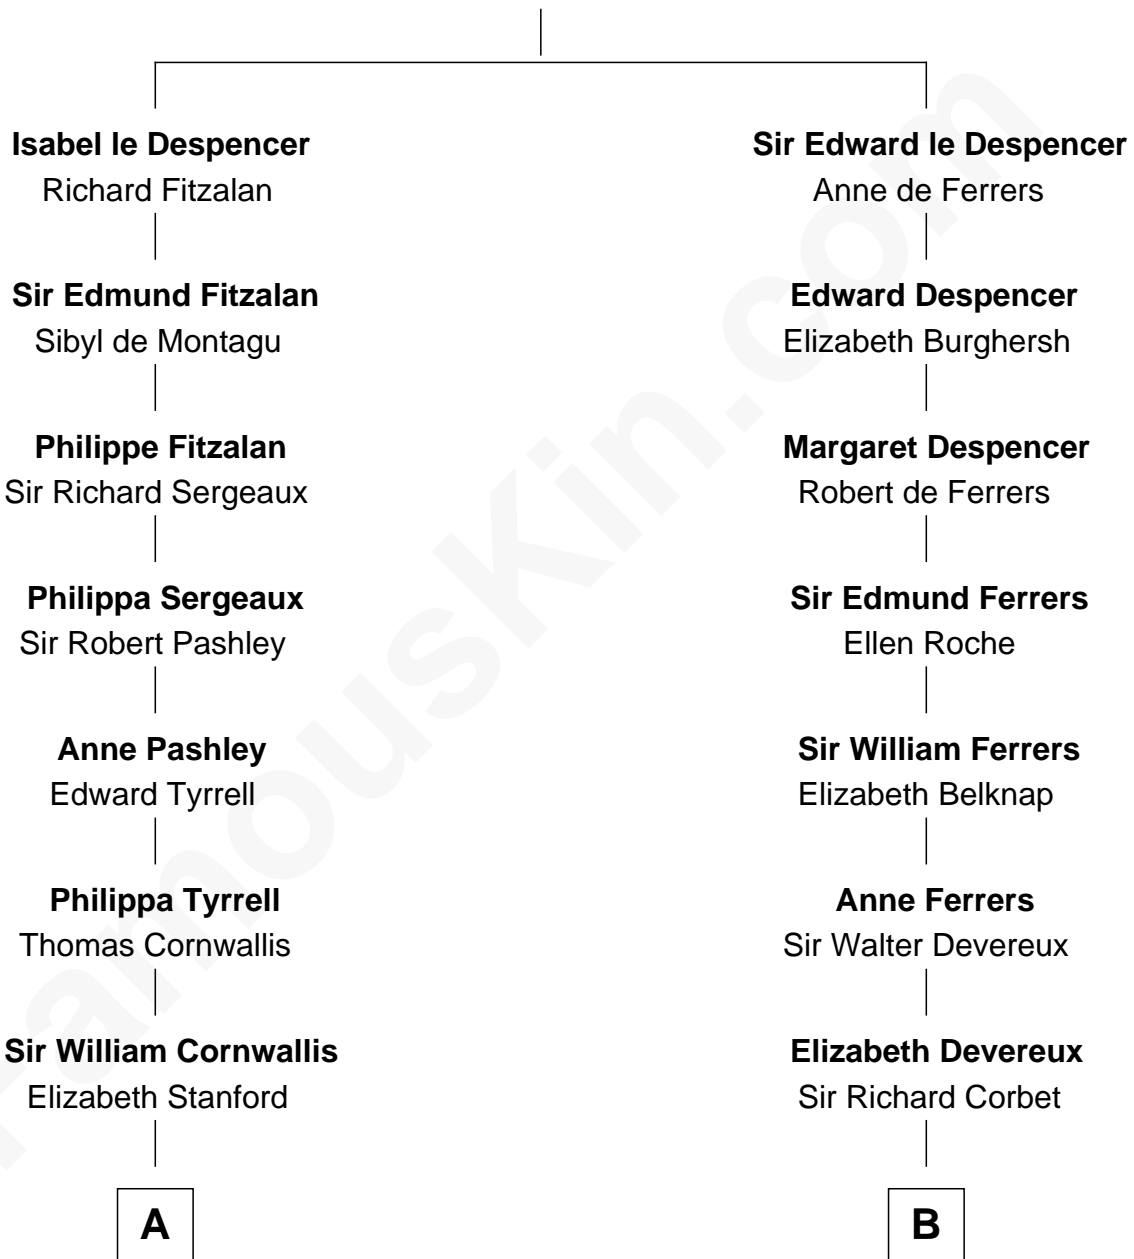

FamousKin.com
Relationship Chart of
Ellen Louise (Axson) Wilson
First Lady of President Woodrow Wilson

19th cousin 2 times removed of

Lizzie Borden
Accused Murderess

Hugh le Despencer
 Eleanor de Clare

C

Rebecca Longstreet FitzRandolph

Rev. Isaac Stockton Keith Axson

Rev. Samuel Edward Axson

Margaret Jane Hoyt

Ellen Louise (Axson) Wilson

First Lady of Woodrow Wilson

D

Susanna Tripp

John Vinnicum

Sarah L. Vinnicum

Joseph Morse

Anthony Morse

Rhoda Morrison

Sarah Anthony Morse

Andrew Jackson Borden

Lizzie Borden

Accused Murderess