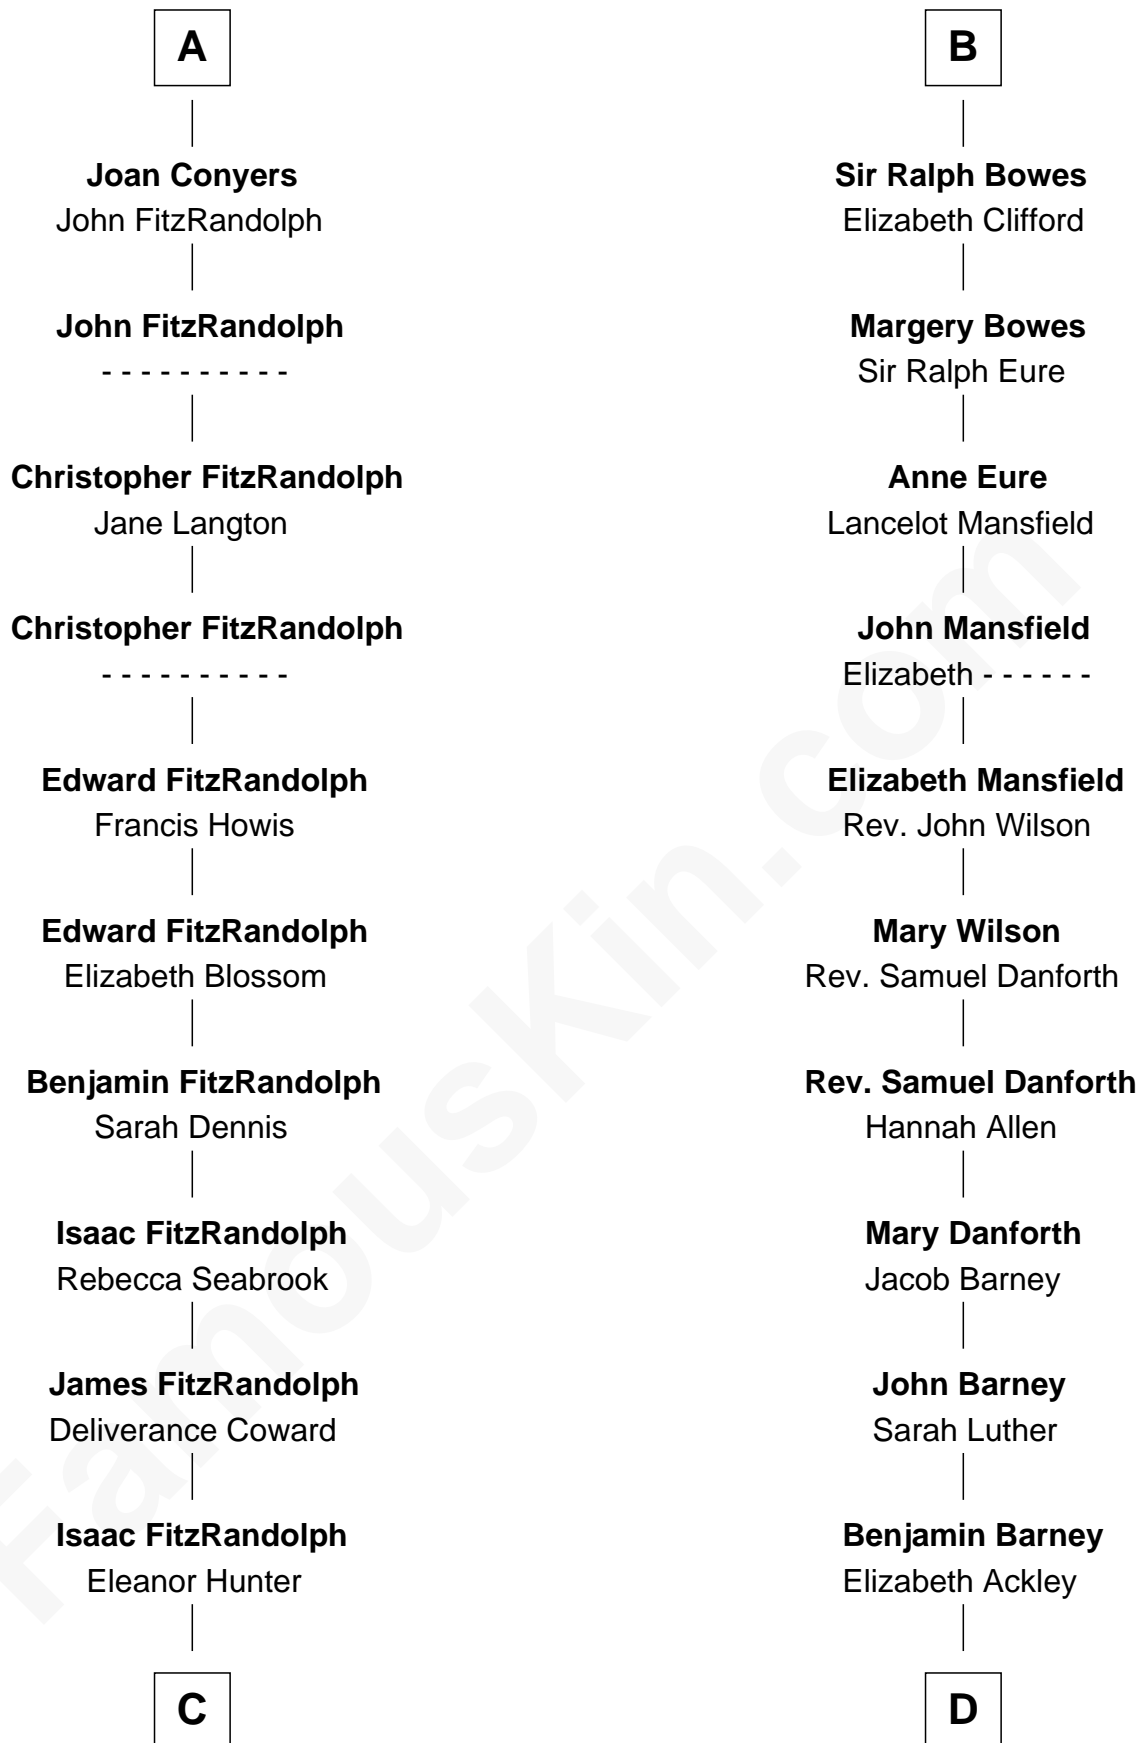

FamousKin.com
Relationship Chart of
Ellen Louise (Axson) Wilson

First Lady of President Woodrow Wilson

19th cousin 2 times removed of

Elizabeth Montgomery
TV Actress - "Bewitched"

Sir William de Ros
 Eustache Fitz Ralph

C

Rebecca Longstreet FitzRandolph

Rev. Isaac Stockton Keith Axson

Rev. Samuel Edward Axson

Margaret Jane Hoyt

Ellen Louise (Axson) Wilson

First Lady of Woodrow Wilson

D

Nathan Barney

Hannah Carey

Nathan Barney

Mary A. Deverell

Mary Weed Barney

Henry Montgomery

Henry Montgomery

Elizabeth Bryan Allen