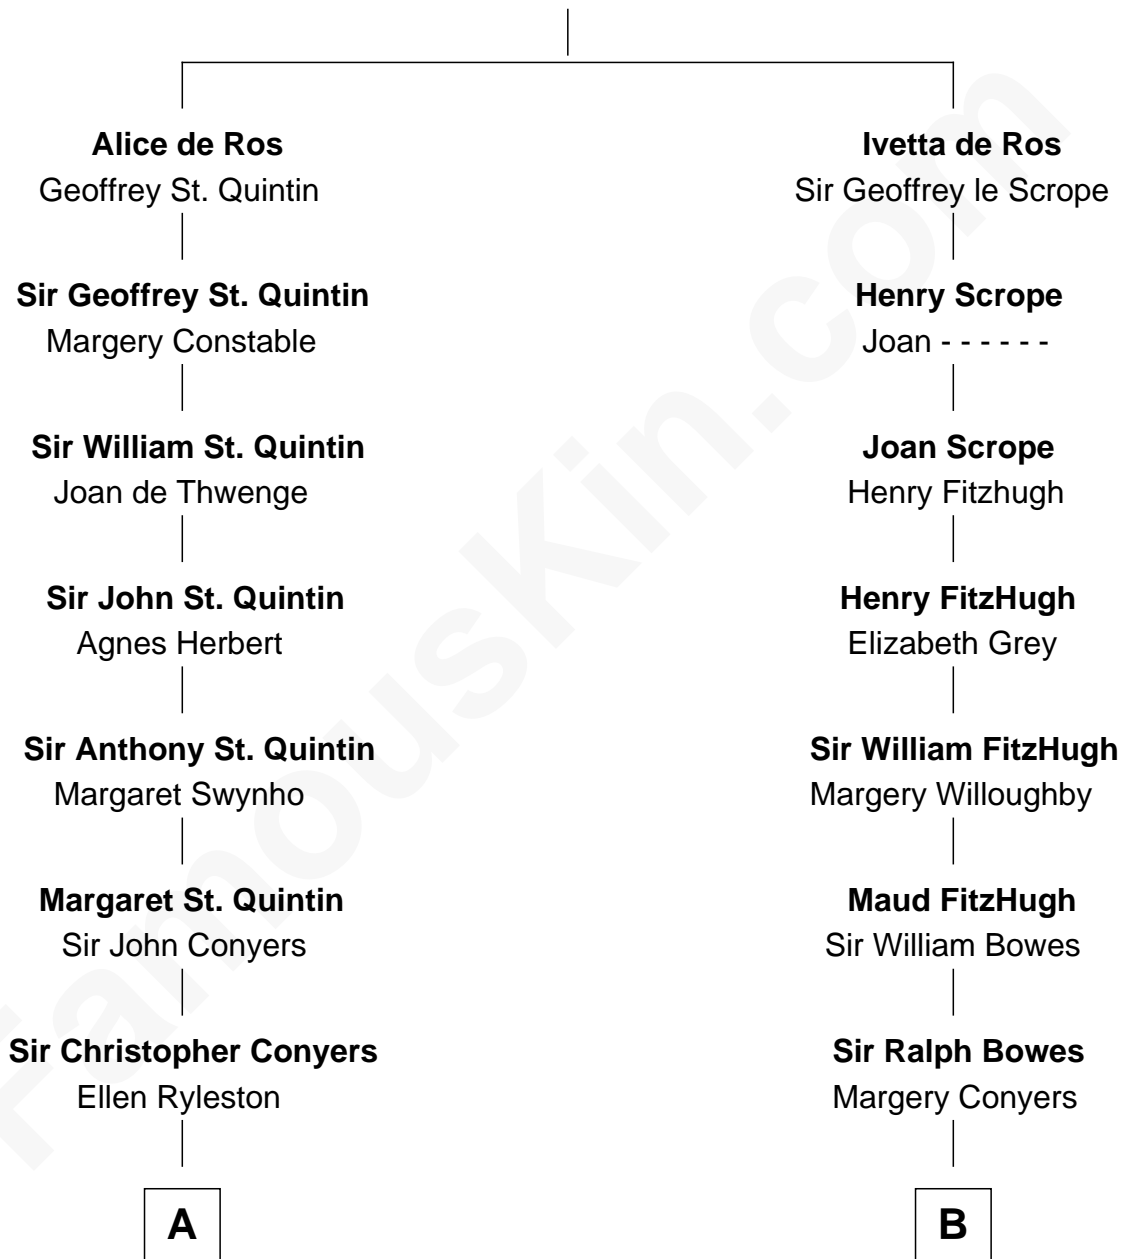

FamousKin.com
Relationship Chart of
Ellen Louise (Axson) Wilson

First Lady of President Woodrow Wilson

19th cousin 2 times removed of

Elizabeth Montgomery
TV Actress - "Bewitched"

Sir William de Ros
 Eustache Fitz Ralph

C

Rebecca Longstreet FitzRandolph

Rev. Isaac Stockton Keith Axson

Rev. Samuel Edward Axson

Margaret Jane Hoyt

Ellen Louise (Axson) Wilson

First Lady of Woodrow Wilson

D