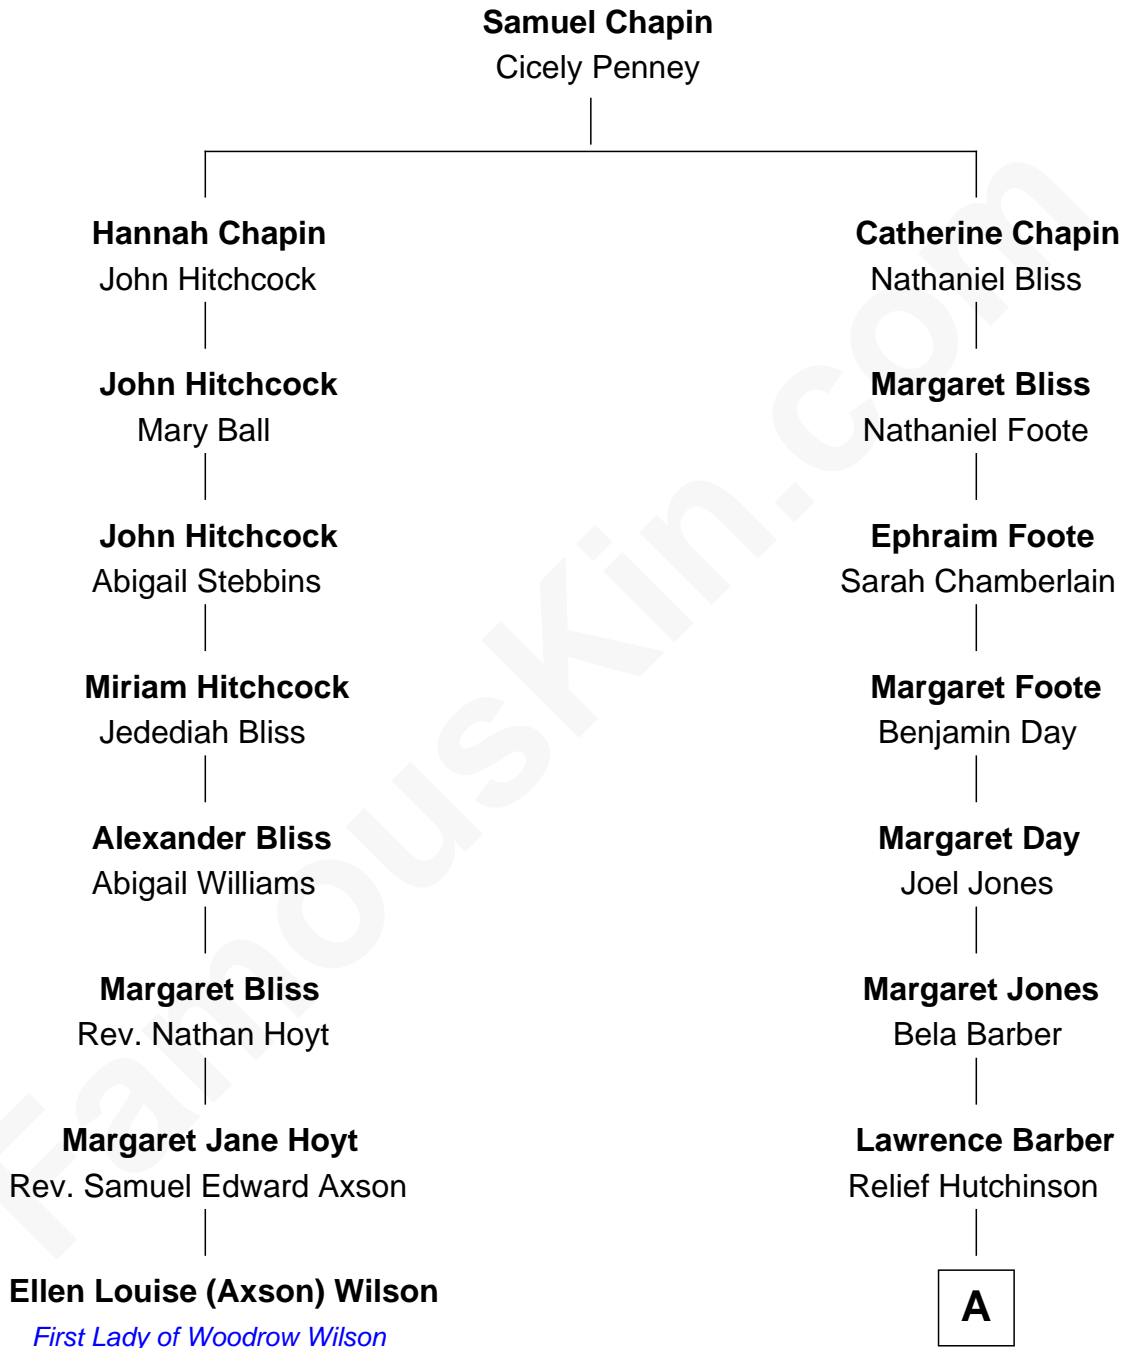

**FamousKin.com**  
**Relationship Chart of**  
**Ellen Louise (Axson) Wilson**  
*First Lady of President Woodrow Wilson*

7th cousin 3 times removed of  
**Warren Buffett**  
*Chairman & CEO, Berkshire Hathaway*

**A**

—  
**Ford Bela Barber**  
Susan Ann Watson

—  
**Stella Frances Barber**  
John Ammon Stahl

—  
**Leila Stahl**  
Howard Homan Buffett

—  
**Warren Buffett**  
*Chairman & CEO, Berkshire Hathaway*

FamousKin.com