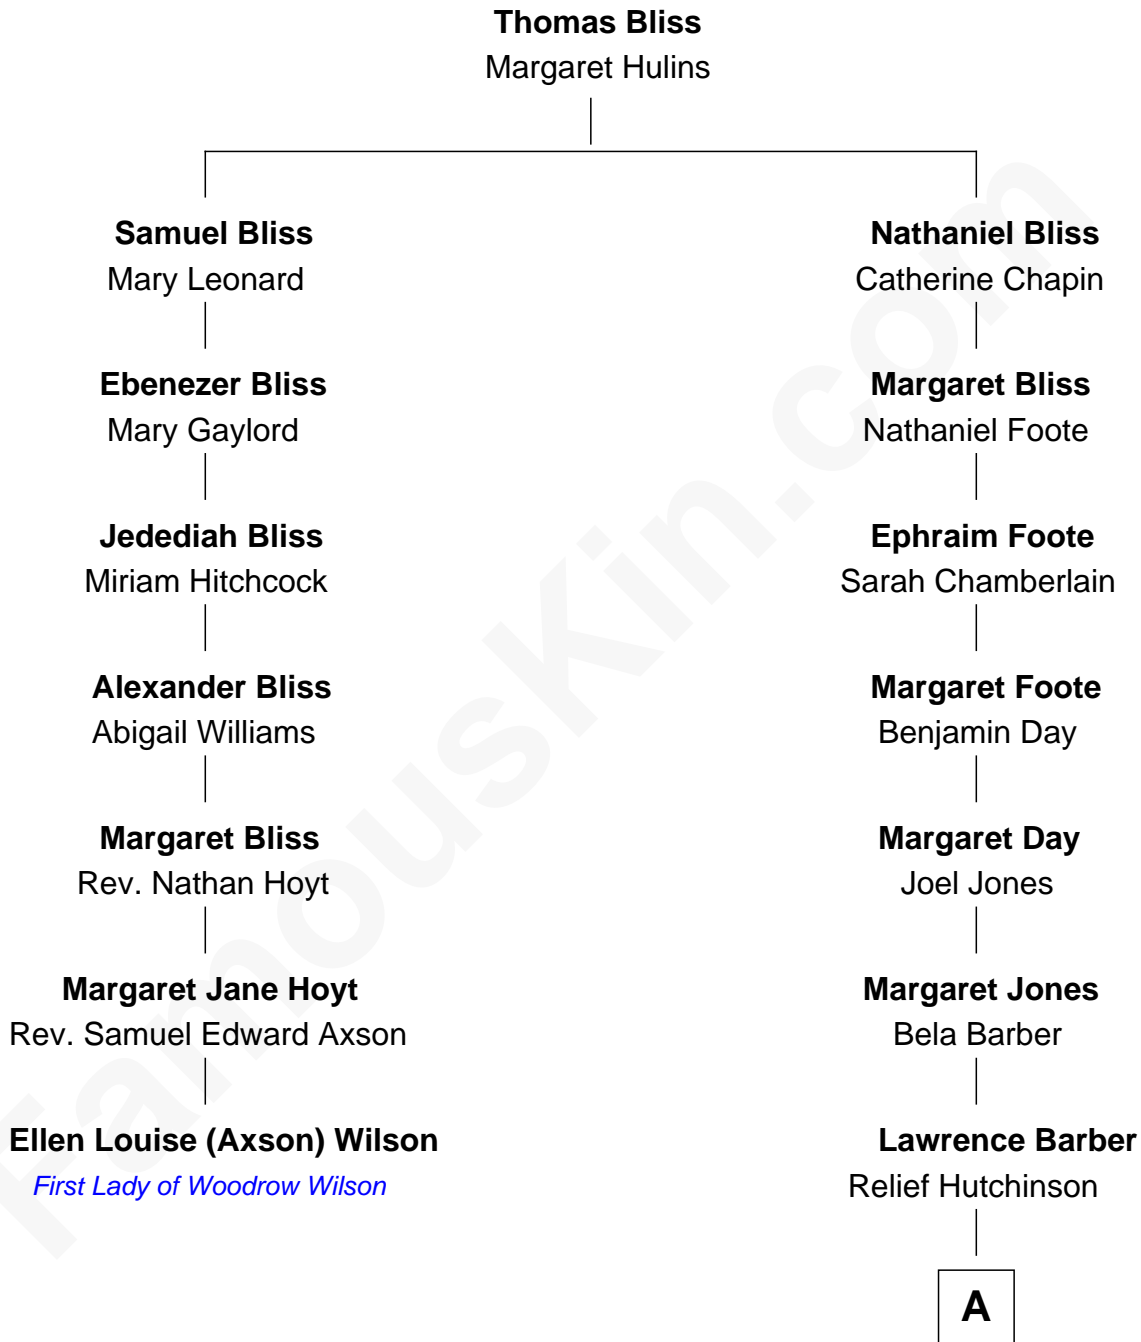

FamousKin.com
Relationship Chart of
Ellen Louise (Axson) Wilson
First Lady of President Woodrow Wilson

6th cousin 4 times removed of
Warren Buffett
Chairman & CEO, Berkshire Hathaway

A

—
Ford Bela Barber
Susan Ann Watson

—
Stella Frances Barber
John Ammon Stahl

—
Leila Stahl
Howard Homan Buffett

—
Warren Buffett
Chairman & CEO, Berkshire Hathaway