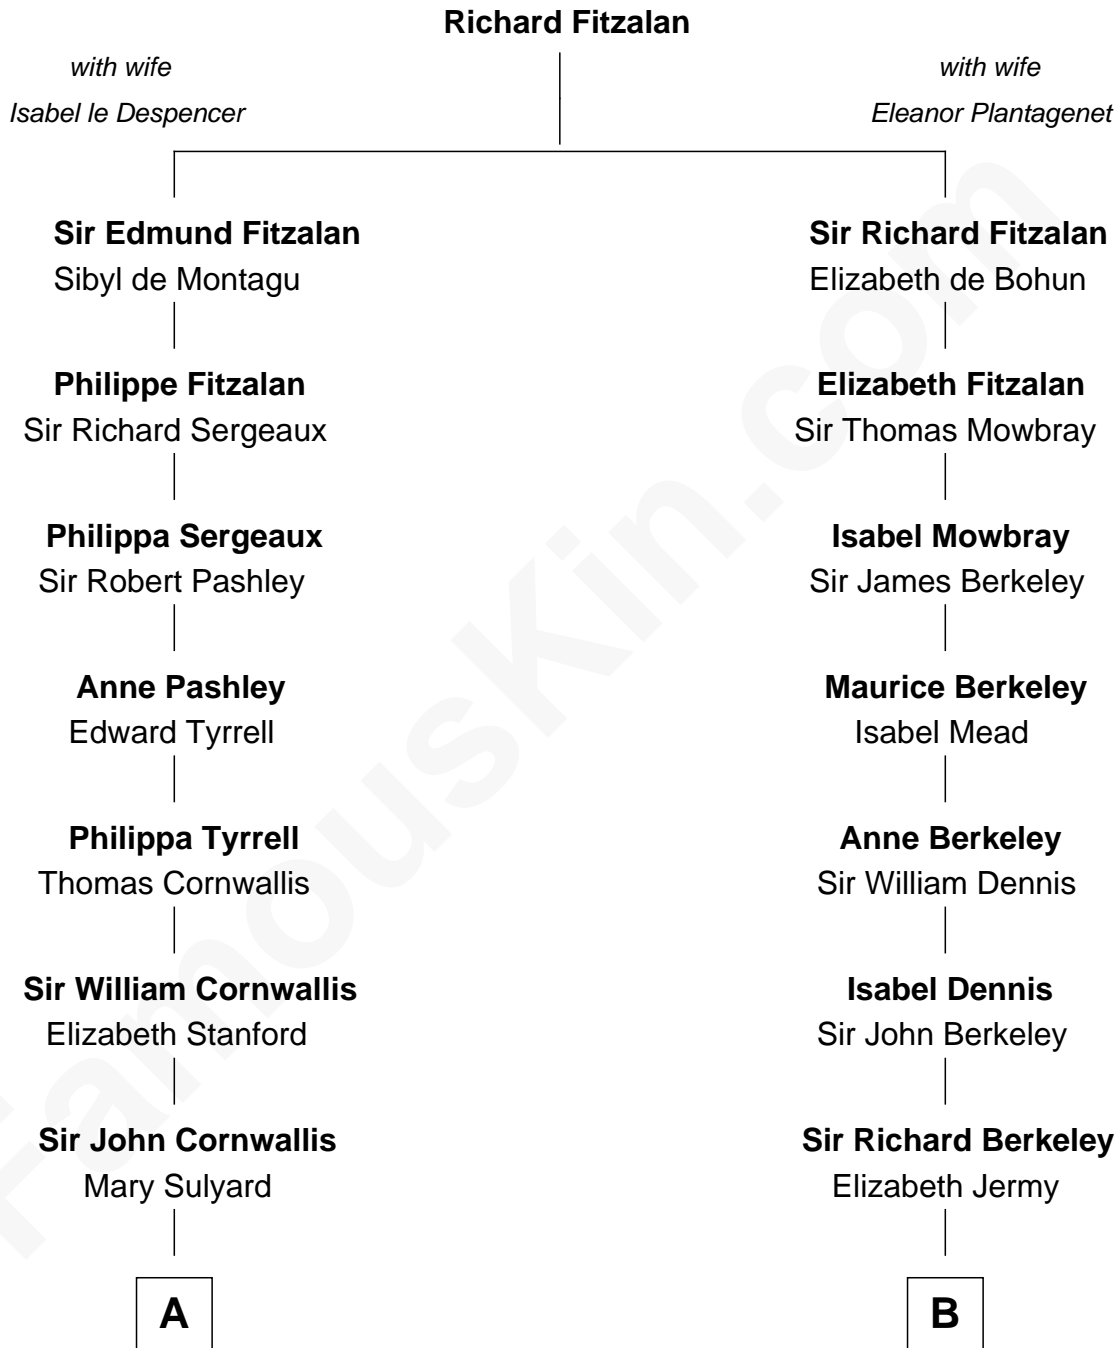

FamousKin.com
Relationship Chart of
Ellen Louise (Axson) Wilson
First Lady of President Woodrow Wilson

18th cousin 2 times removed of
Warren Buffett
Chairman & CEO, Berkshire Hathaway

C

Rev. Samuel Edward Axson

Margaret Jane Hoyt

Ellen Louise (Axson) Wilson

First Lady of Woodrow Wilson

D

Susan Ann Watson

Ford Bela Barber

Stella Frances Barber

John Ammon Stahl