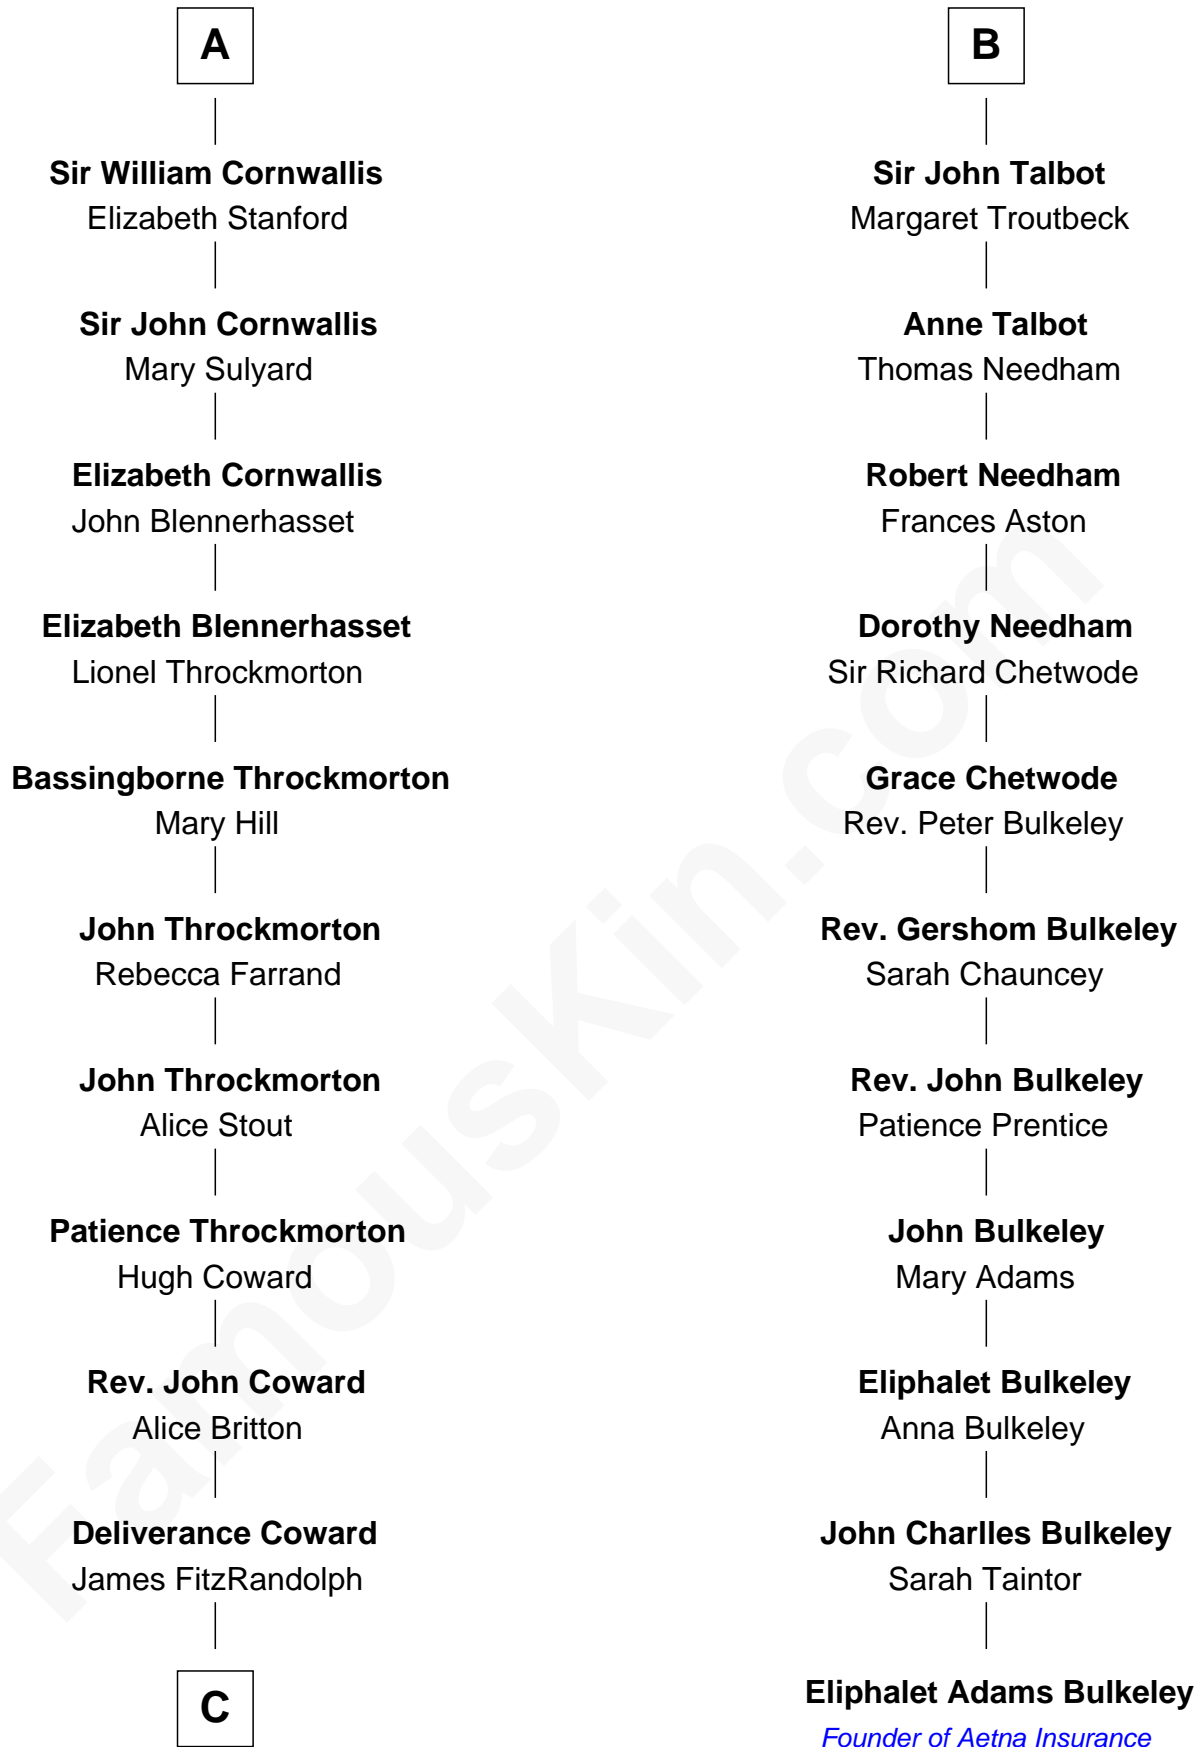

## Relationship Chart of Ellen Louise (Axson) Wilson

*First Lady of President Woodrow Wilson*

17th cousin 3 times removed of

**Eliphalet Adams Bulkeley**

*Founder of Aetna Insurance*

**C**

Isaac FitzRandolph

Eleanor Hunter

Rebecca Longstreet FitzRandolph

Rev. Isaac Stockton Keith Axson

Rev. Samuel Edward Axson

Margaret Jane Hoyt

Ellen Louise (Axson) Wilson

*First Lady of Woodrow Wilson*

FamousKin.com