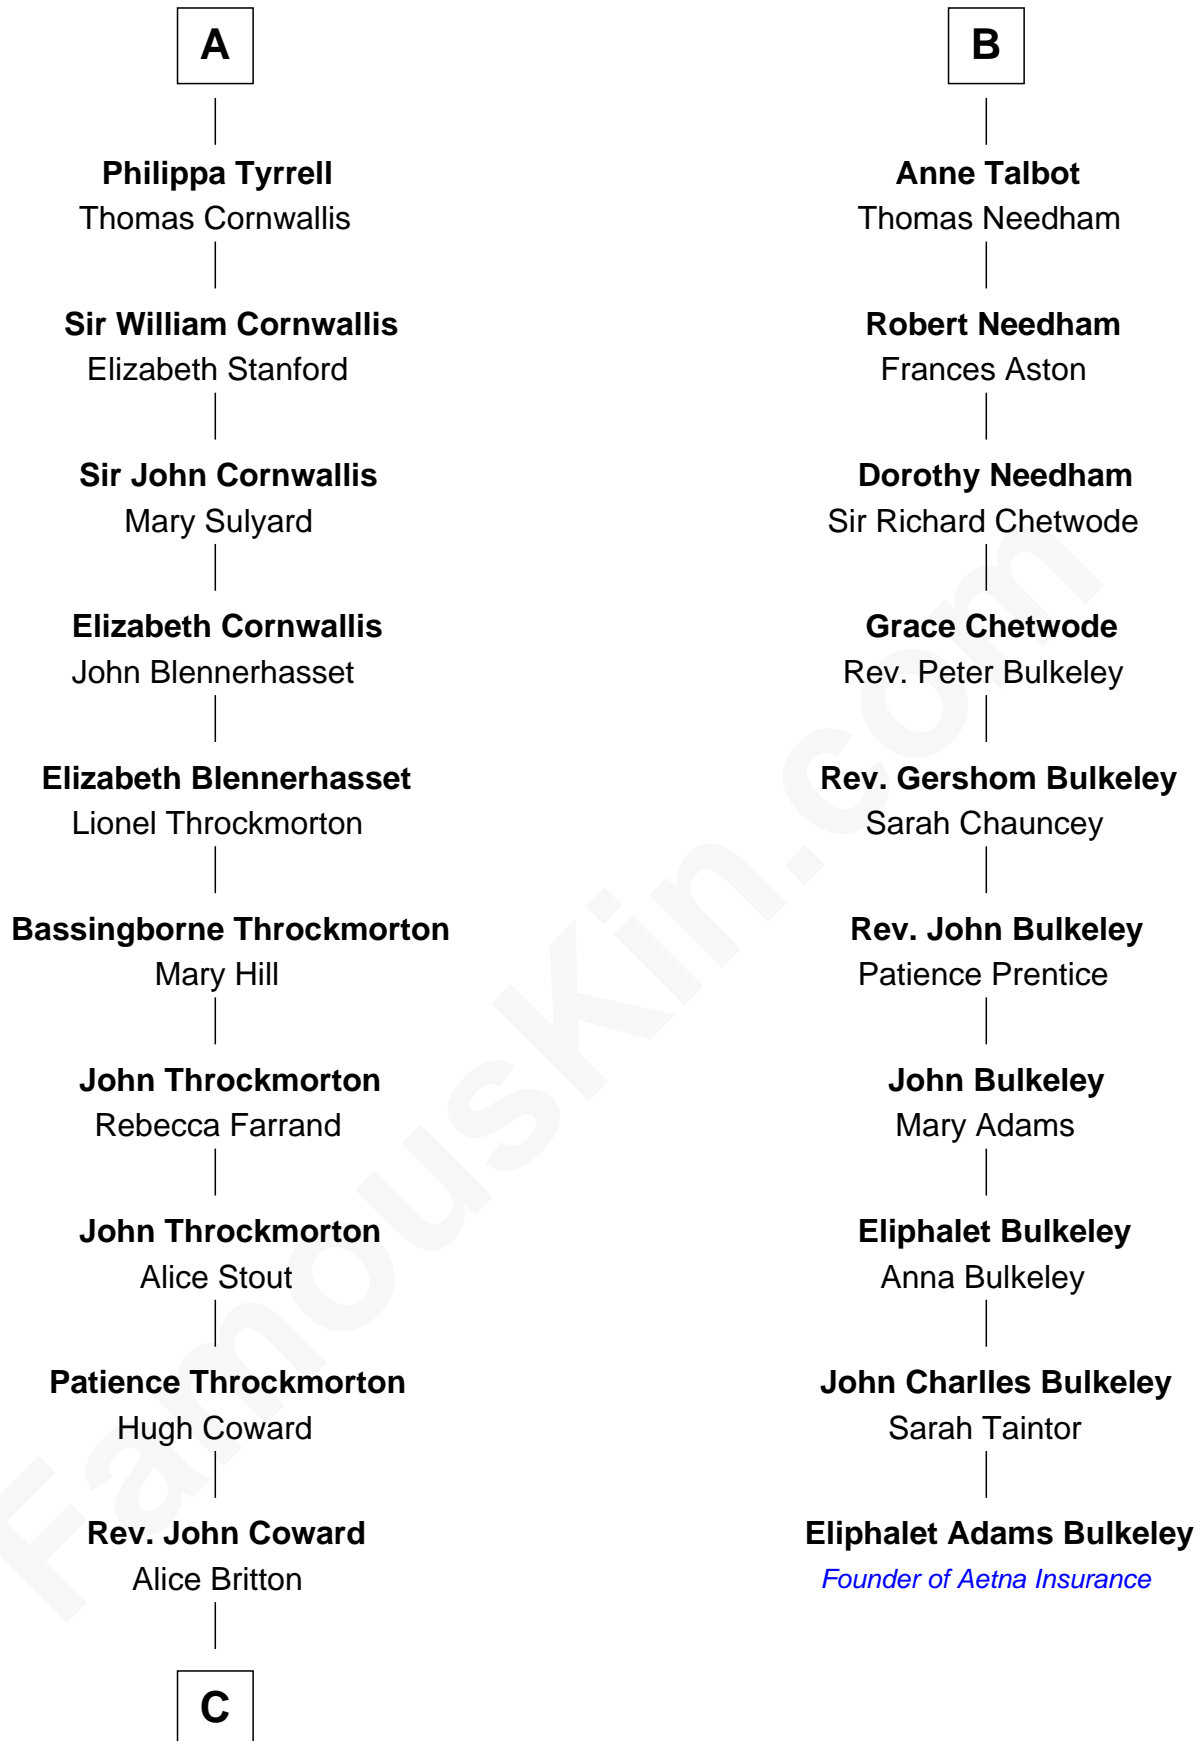

FamousKin.com

Relationship Chart of Ellen Louise (Axson) Wilson

First Lady of President Woodrow Wilson

16th cousin 5 times removed of

Eliphalet Adams Bulkeley

Founder of Aetna Insurance

C

Deliverance Coward

James FitzRandolph

Isaac FitzRandolph

Eleanor Hunter

Rebecca Longstreet FitzRandolph

Rev. Isaac Stockton Keith Axson

Rev. Samuel Edward Axson

Margaret Jane Hoyt

Ellen Louise (Axson) Wilson

First Lady of Woodrow Wilson