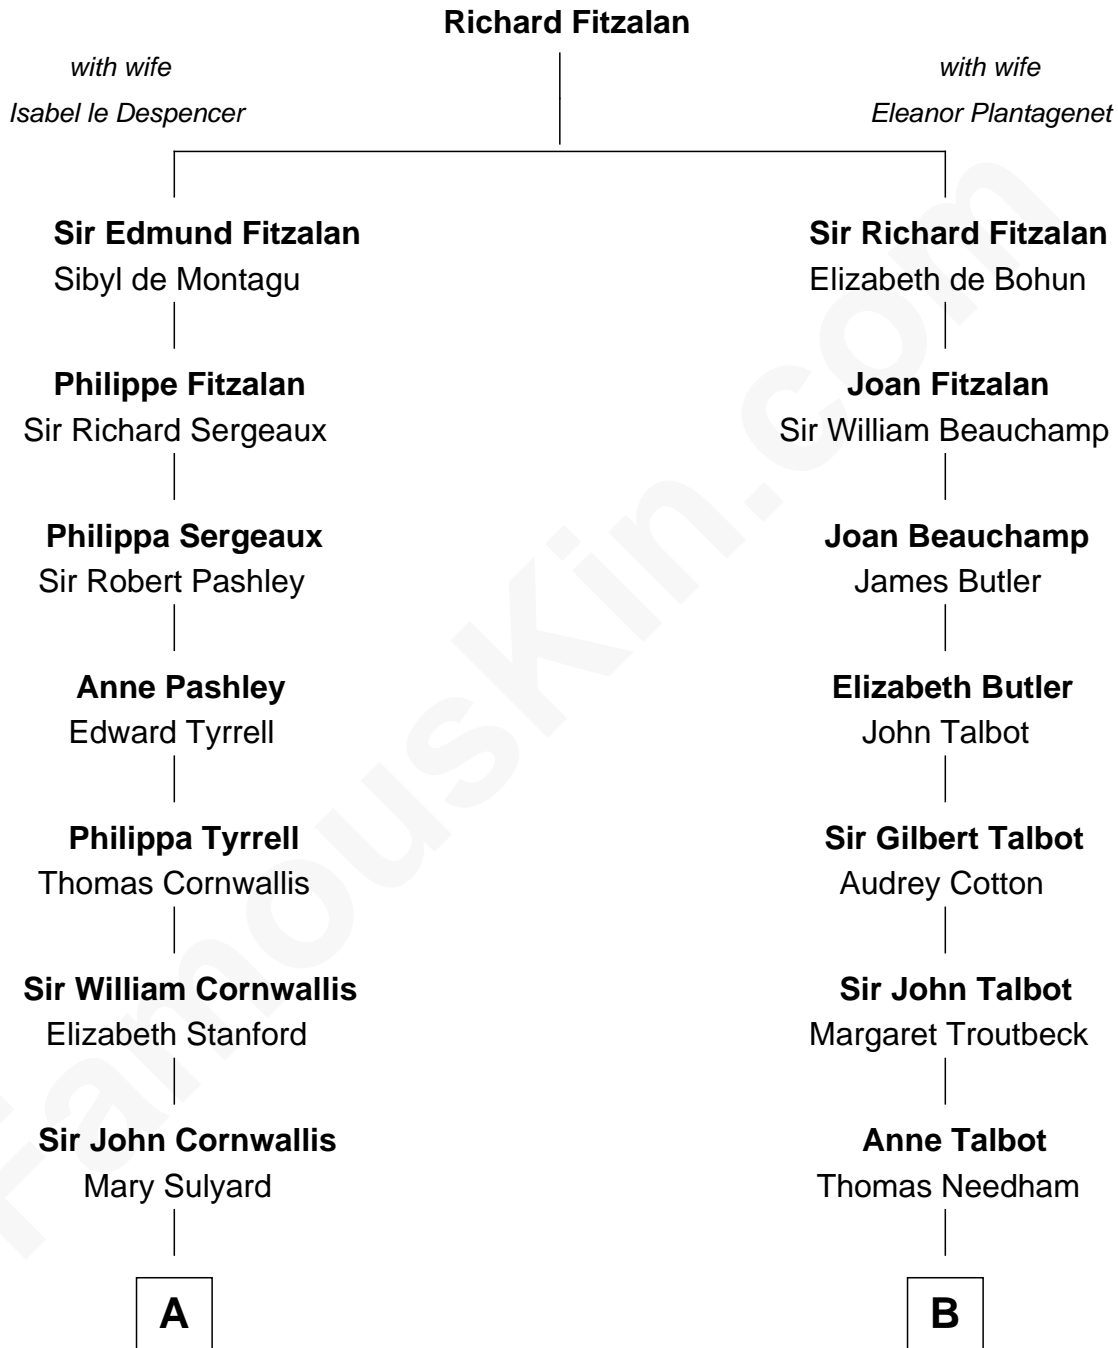

FamousKin.com
Relationship Chart of
Ellen Louise (Axson) Wilson
First Lady of President Woodrow Wilson

15th cousin 3 times removed of

Eliphalet Adams Bulkeley
Founder of Aetna Insurance

C

Rev. Samuel Edward Axson

Margaret Jane Hoyt

Ellen Louise (Axson) Wilson

First Lady of Woodrow Wilson

FamousKin.com