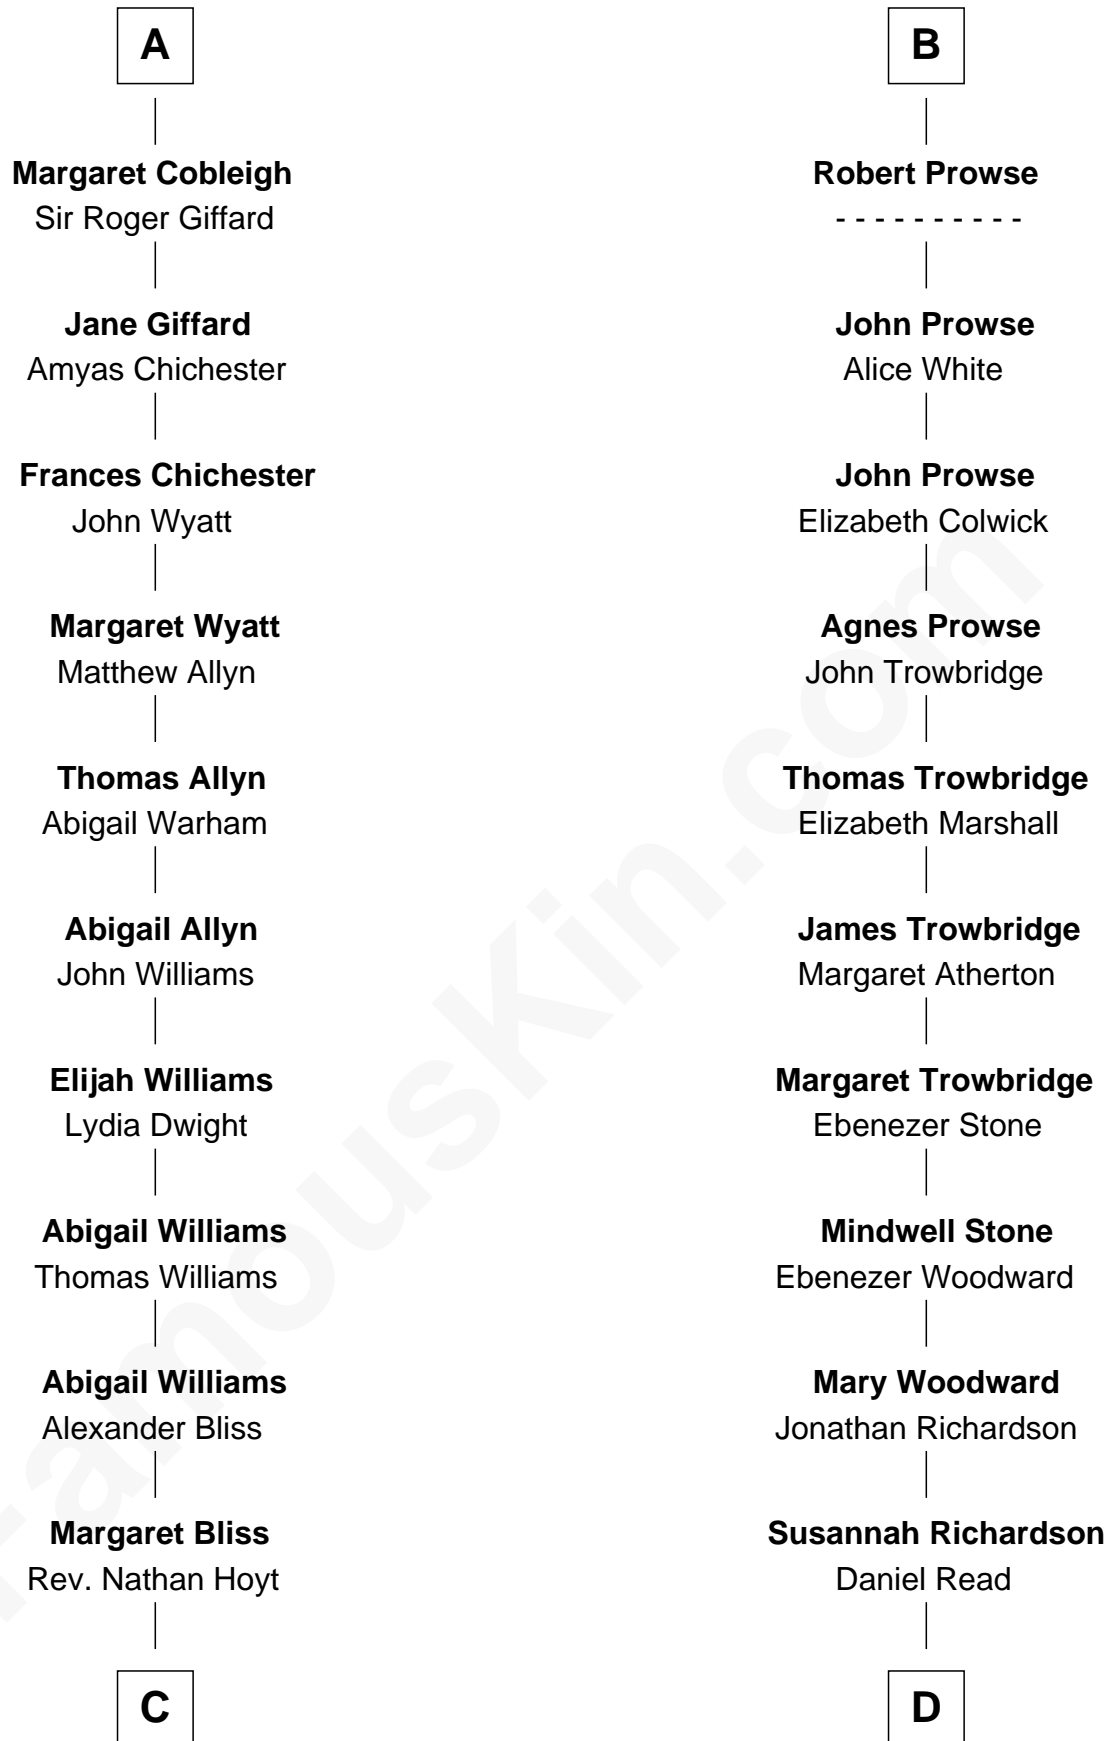

FamousKin.com
Relationship Chart of
Ellen Louise (Axson) Wilson
First Lady of President Woodrow Wilson

18th cousin of
Susan B. Anthony
Women's Rights Advocate

C

Margaret Jane Hoyt
Rev. Samuel Edward Axson

Ellen Louise (Axson) Wilson
First Lady of Woodrow Wilson

D

Lucy Read
Daniel Anthony

Susan B. Anthony
Women's Rights Advocate

FamousKin.com