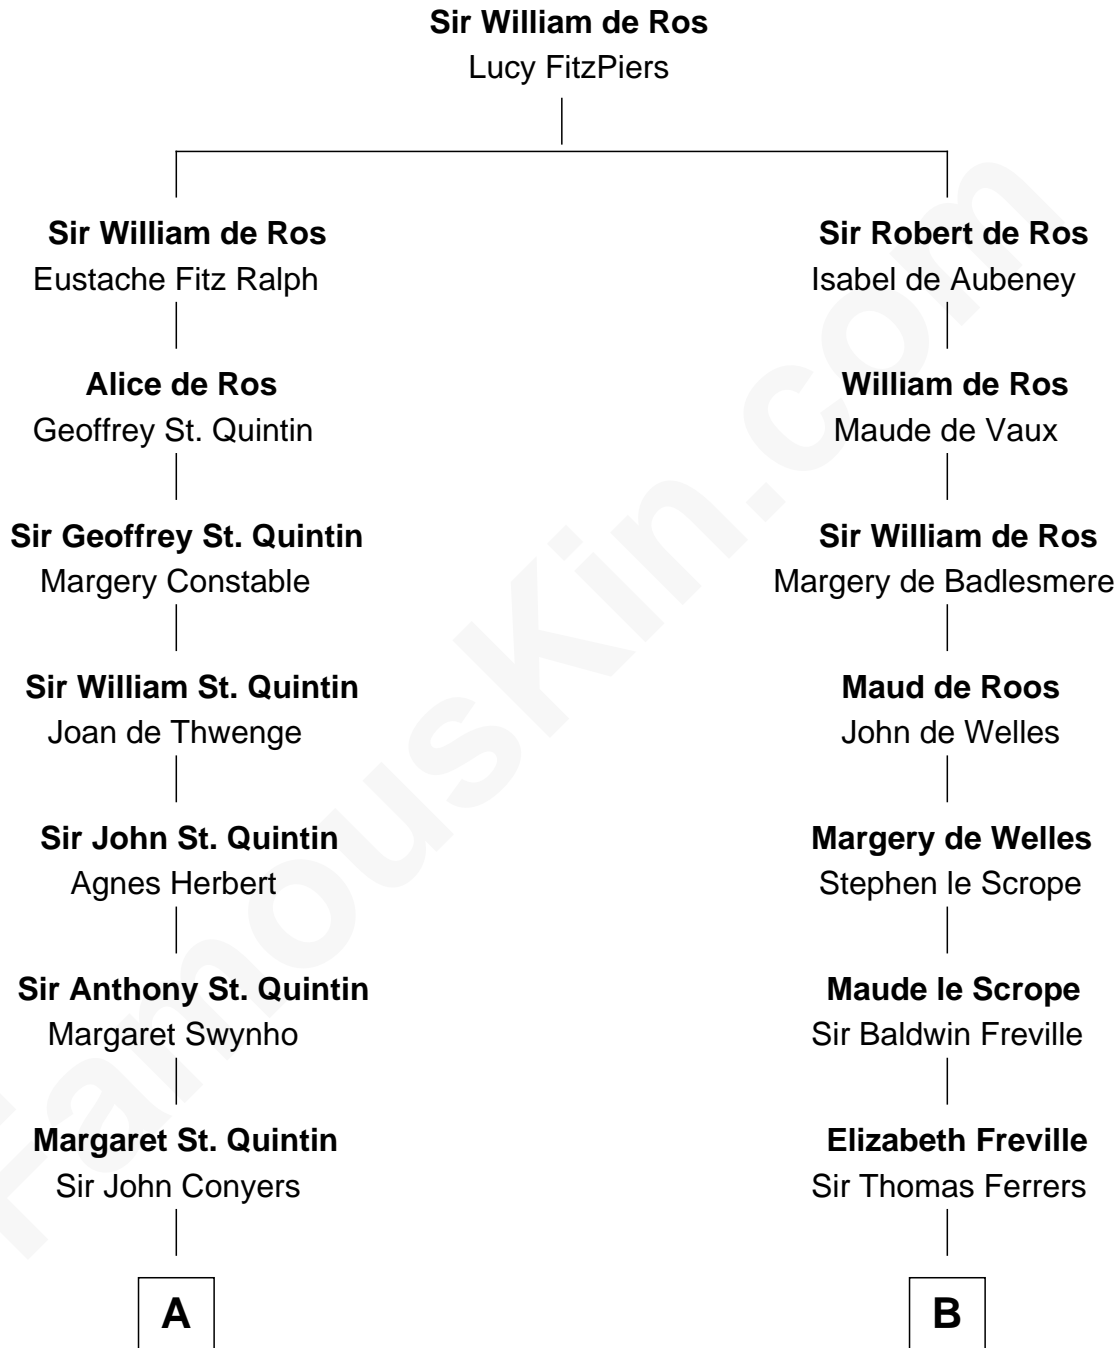

**FamousKin.com**  
**Relationship Chart of**  
**Ellen Louise (Axson) Wilson**  
*First Lady of President Woodrow Wilson*

19th cousin 1 time removed of

**Susan B. Anthony**  
*Women's Rights Advocate*

**C**

**Isaac FitzRandolph**  
Eleanor Hunter

**Rebecca Longstreet FitzRandolph**  
Rev. Isaac Stockton Keith Axson

**Rev. Samuel Edward Axson**  
Margaret Jane Hoyt

**Ellen Louise (Axson) Wilson**  
*First Lady of Woodrow Wilson*