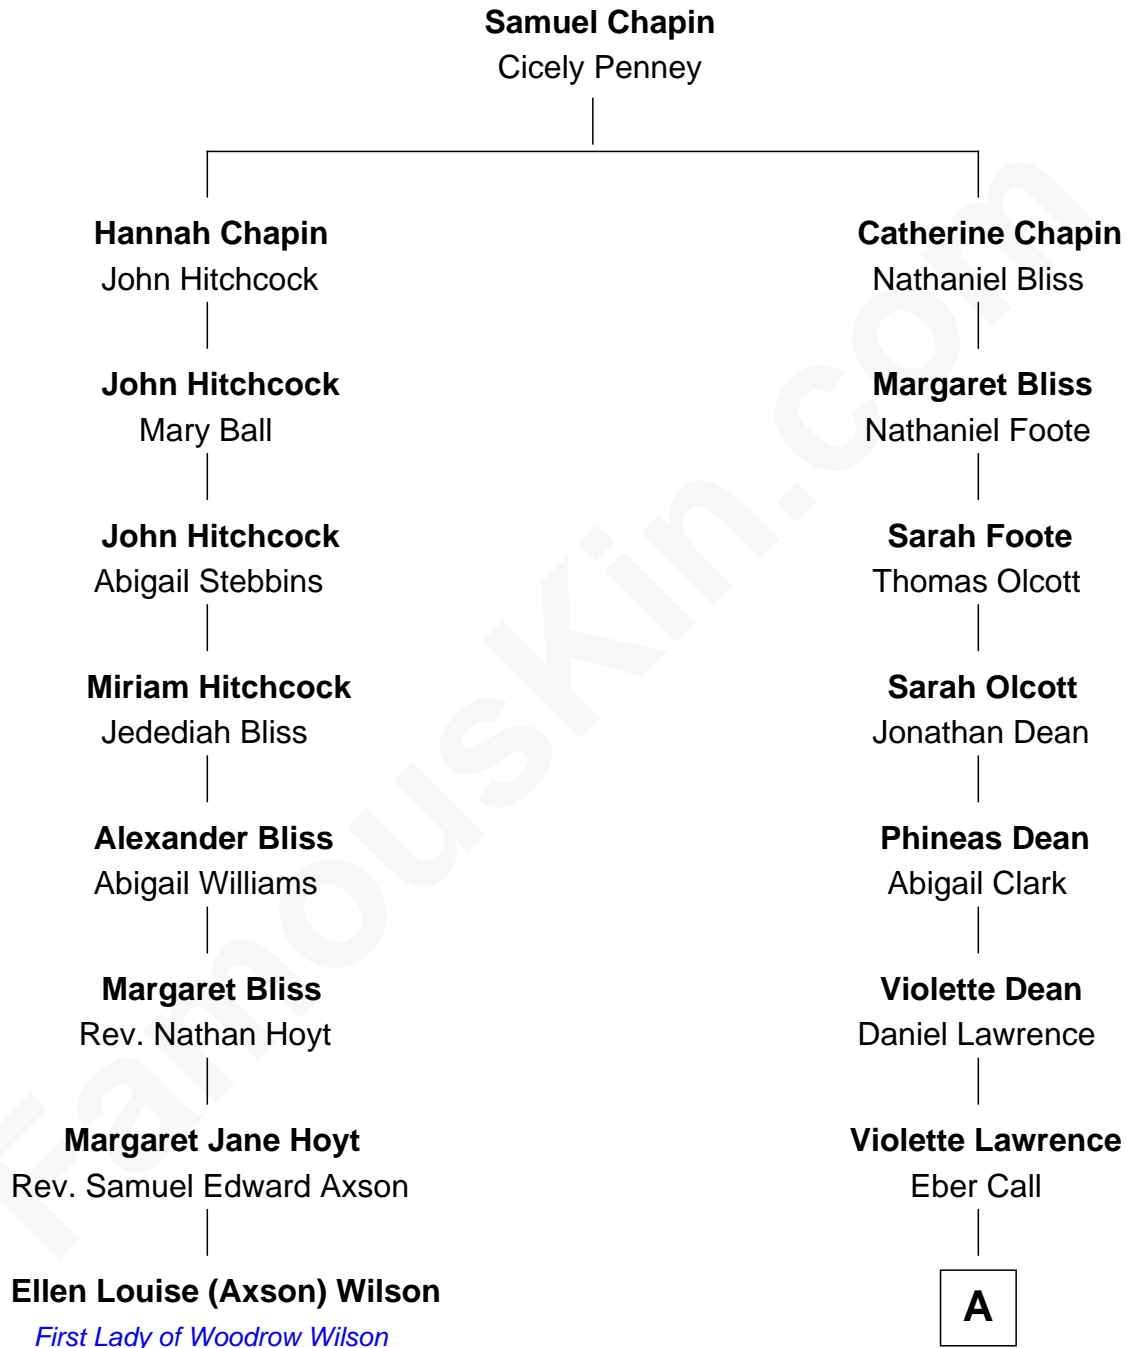

FamousKin.com

Relationship Chart of Ellen Louise (Axson) Wilson

First Lady of President Woodrow Wilson

7th cousin 2 times removed of

Walt Disney

Co-Founder of The Walt Disney Company

A

—
Charles Call
Henrietta Gross

—
Flora Call
Elias Charles Disney

—
Walt Disney
Co-Founder of The Walt Disney Co.

FamousKin.com