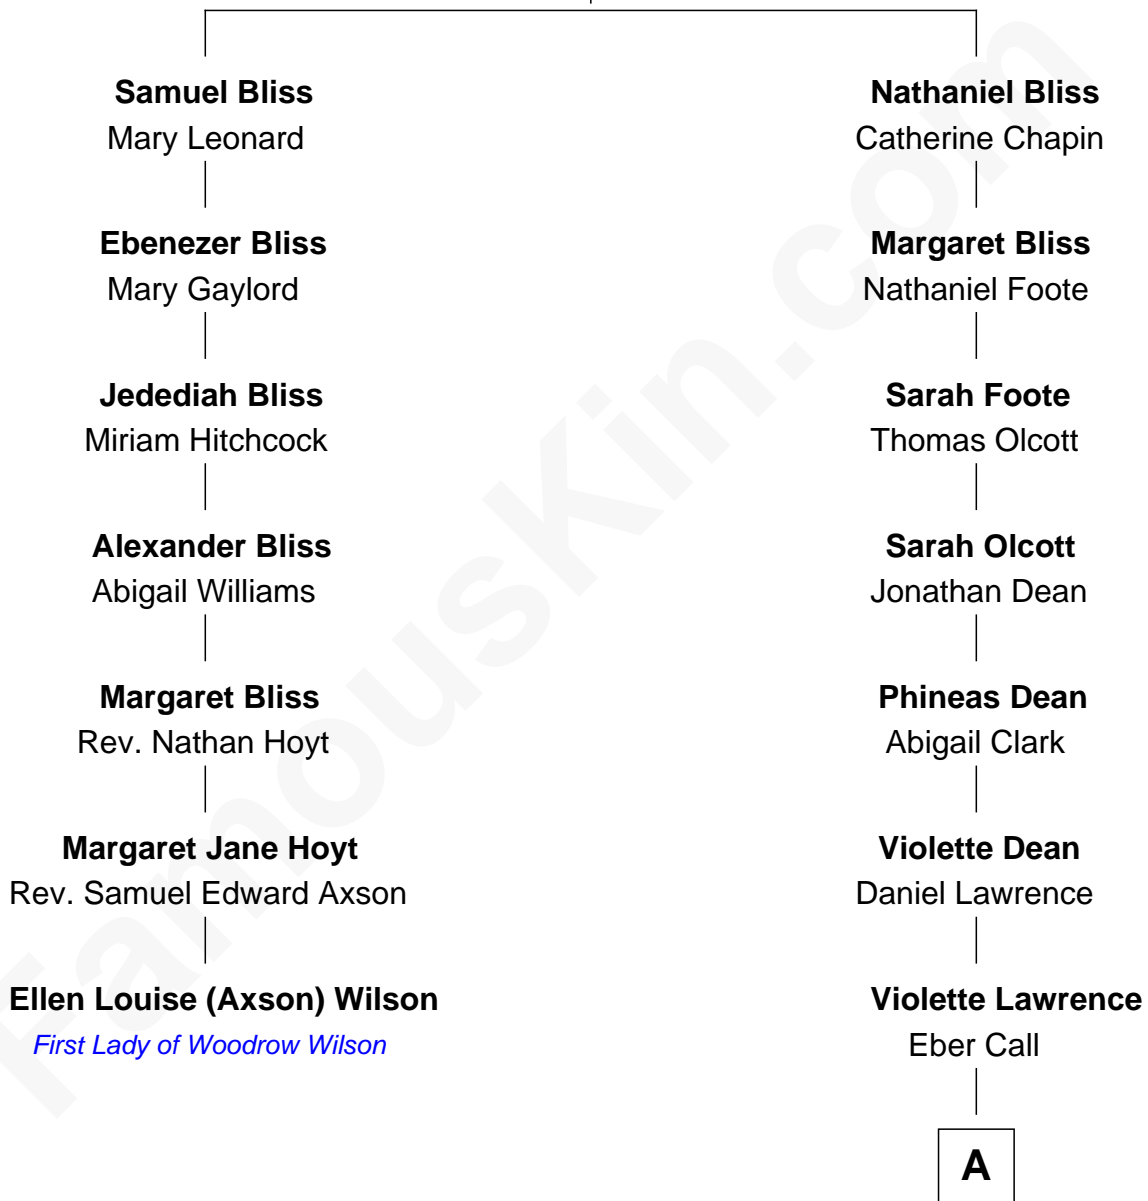

FamousKin.com
Relationship Chart of
Ellen Louise (Axson) Wilson

First Lady of President Woodrow Wilson

6th cousin 3 times removed of

Walt Disney

Co-Founder of The Walt Disney Company

Thomas Bliss
 Margaret Hulins

A

Charles Call
Henrietta Gross

Flora Call
Elias Charles Disney

Walt Disney
Co-Founder of The Walt Disney Co.

FamousKin.com