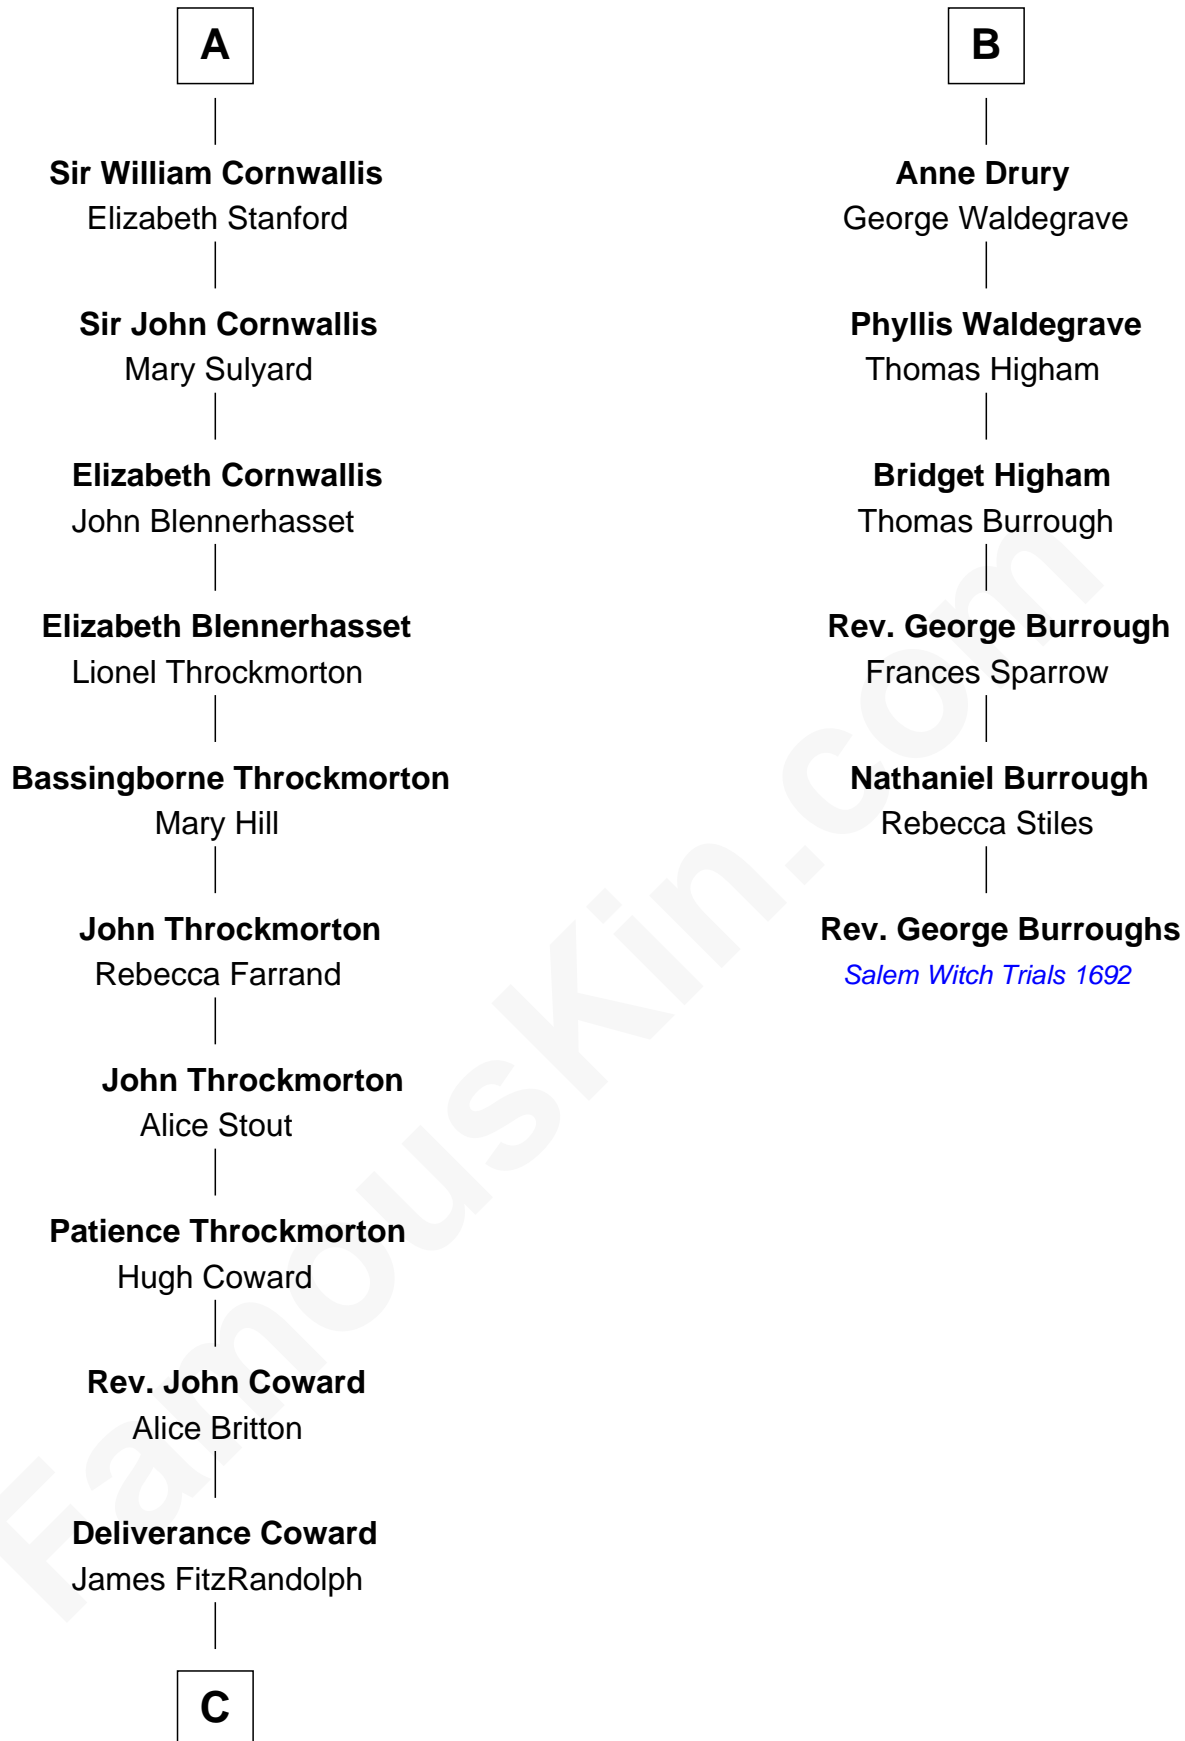

FamousKin.com
Relationship Chart of
Ellen Louise (Axson) Wilson
First Lady of President Woodrow Wilson

12th cousin 8 times removed of
Rev. George Burroughs
Executed for Witchcraft, Salem 1692

C

Isaac FitzRandolph

Eleanor Hunter

Rebecca Longstreet FitzRandolph

Rev. Isaac Stockton Keith Axson

Rev. Samuel Edward Axson

Margaret Jane Hoyt

Ellen Louise (Axson) Wilson

First Lady of Woodrow Wilson

FamousKin.com