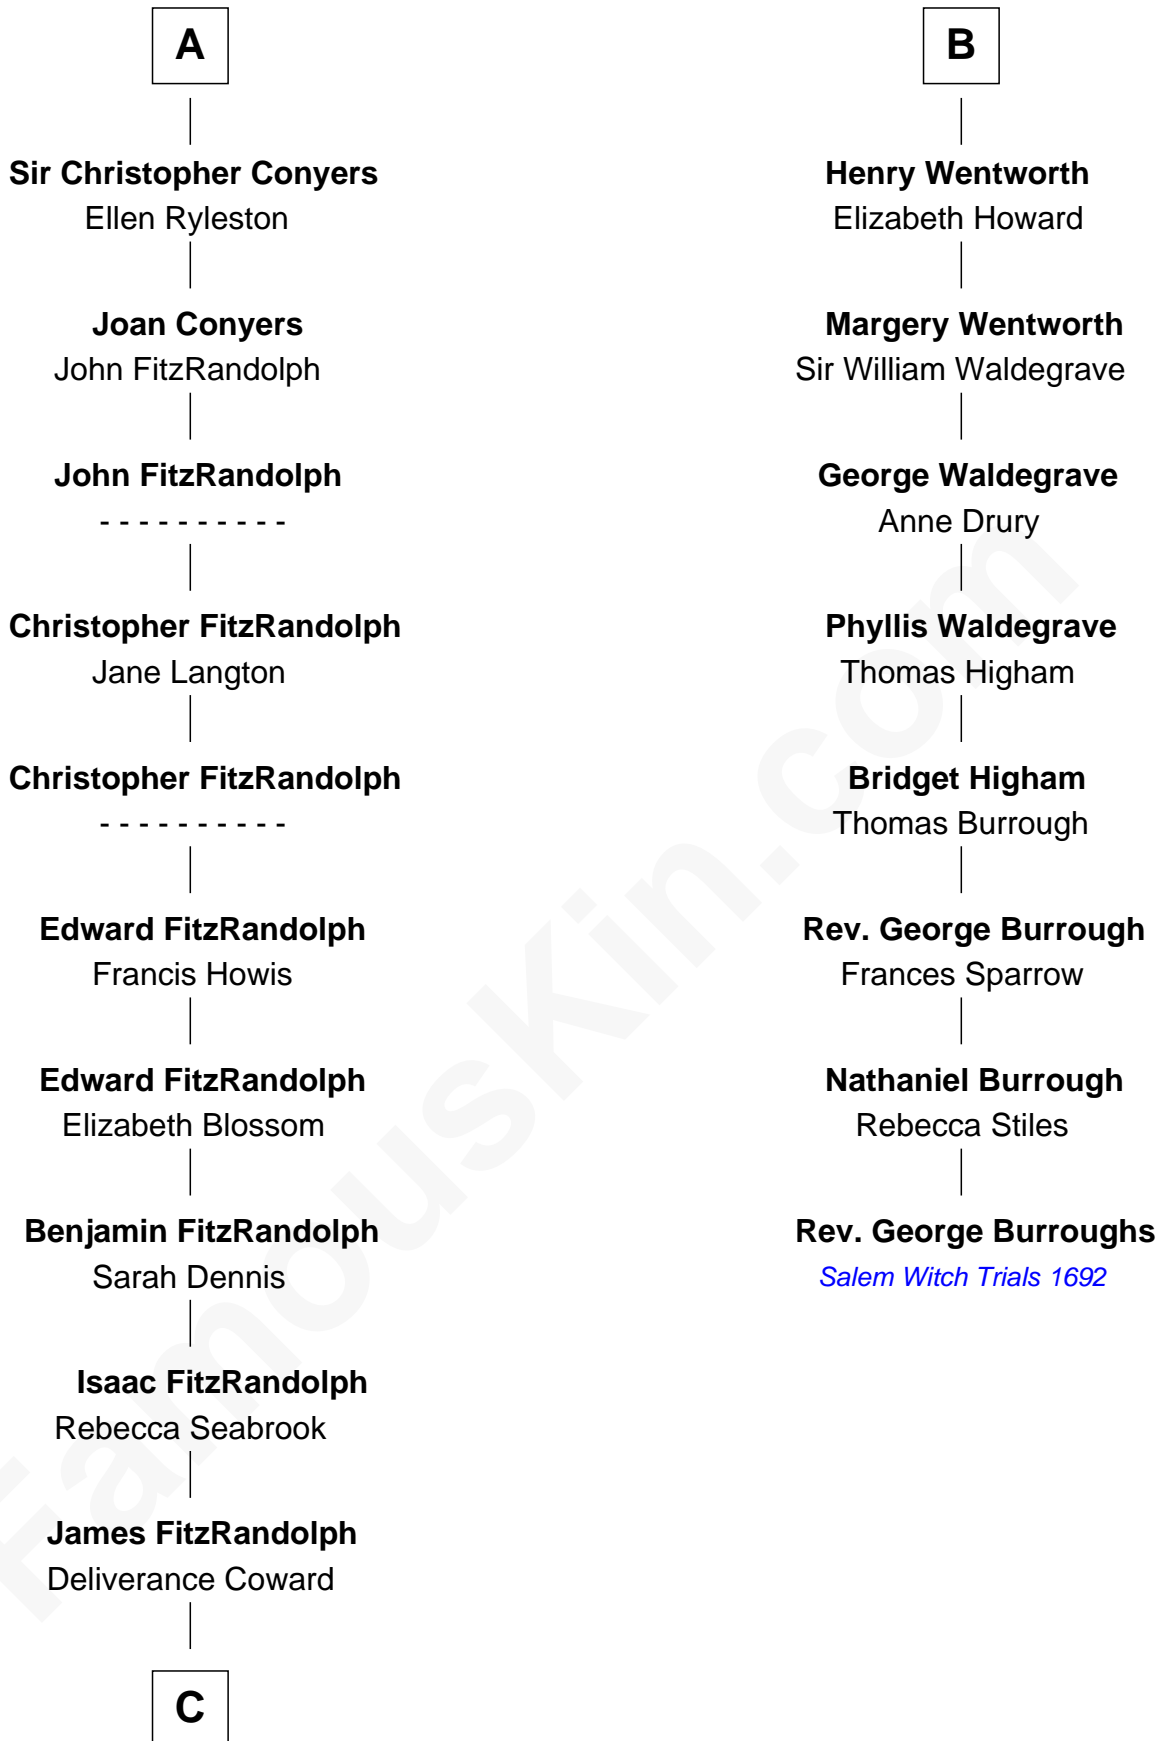

FamousKin.com
Relationship Chart of
Ellen Louise (Axson) Wilson
First Lady of President Woodrow Wilson

14th cousin 6 times removed of
Rev. George Burroughs
Executed for Witchcraft, Salem 1692

C

Isaac FitzRandolph

Eleanor Hunter

Rebecca Longstreet FitzRandolph

Rev. Isaac Stockton Keith Axson

Rev. Samuel Edward Axson

Margaret Jane Hoyt

Ellen Louise (Axson) Wilson

First Lady of Woodrow Wilson

FamousKin.com