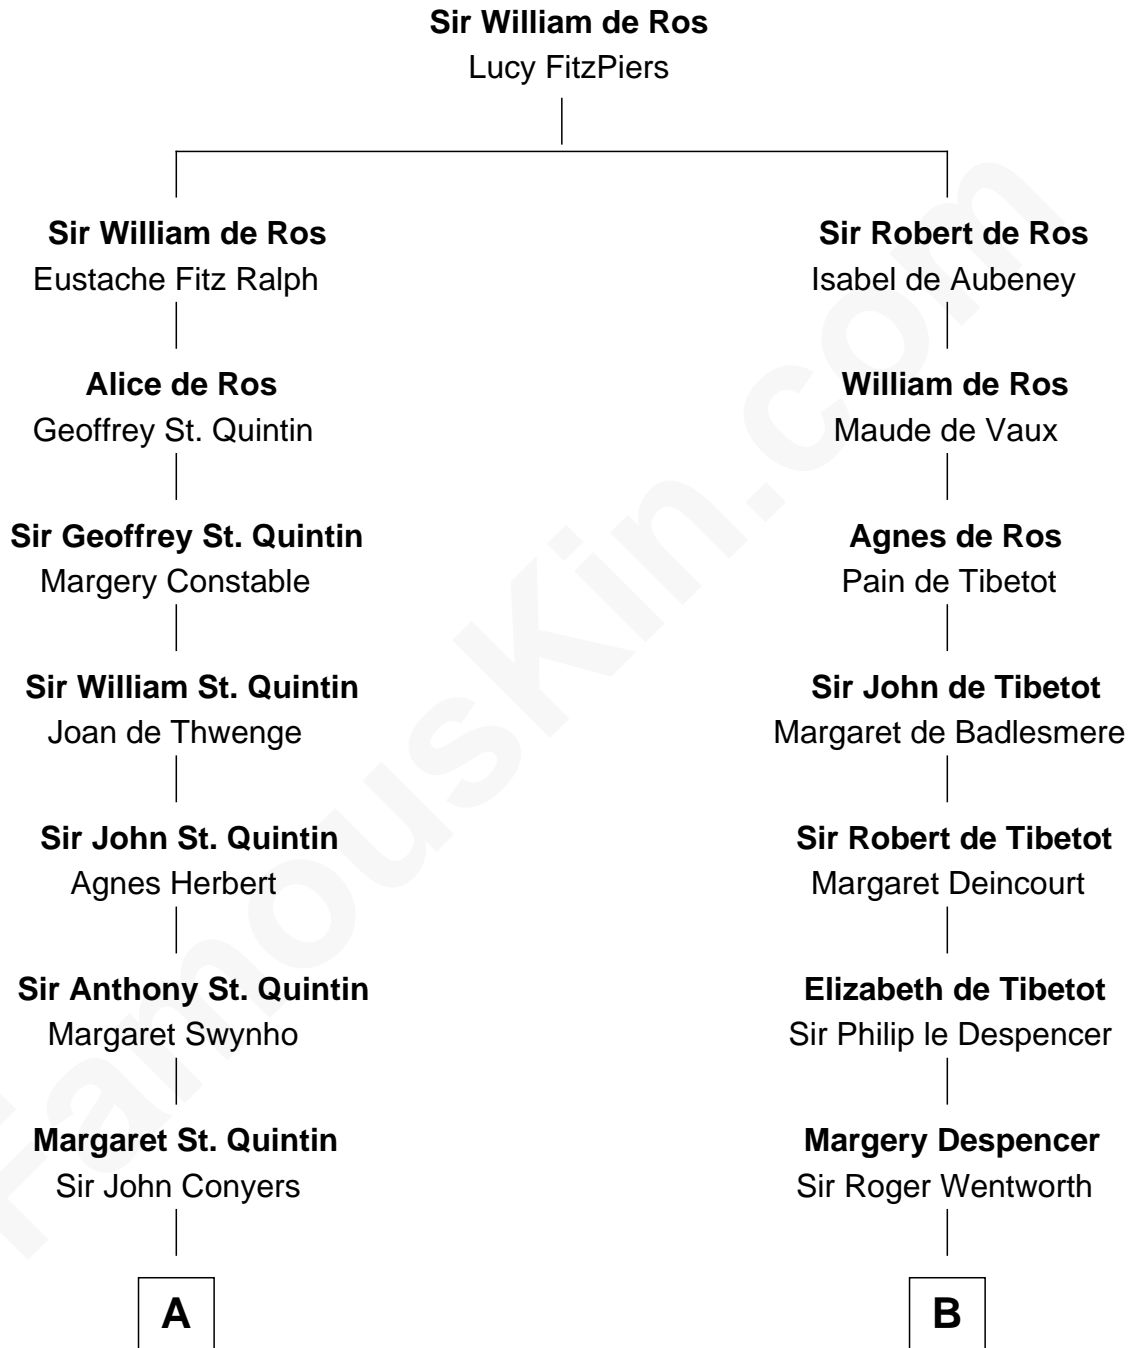

FamousKin.com
Relationship Chart of
Ellen Louise (Axson) Wilson
First Lady of President Woodrow Wilson

14th cousin 6 times removed of
Rev. George Burroughs
Executed for Witchcraft, Salem 1692

C

Isaac FitzRandolph

Eleanor Hunter

Rebecca Longstreet FitzRandolph

Rev. Isaac Stockton Keith Axson

Rev. Samuel Edward Axson

Margaret Jane Hoyt

Ellen Louise (Axson) Wilson

First Lady of Woodrow Wilson

FamousKin.com