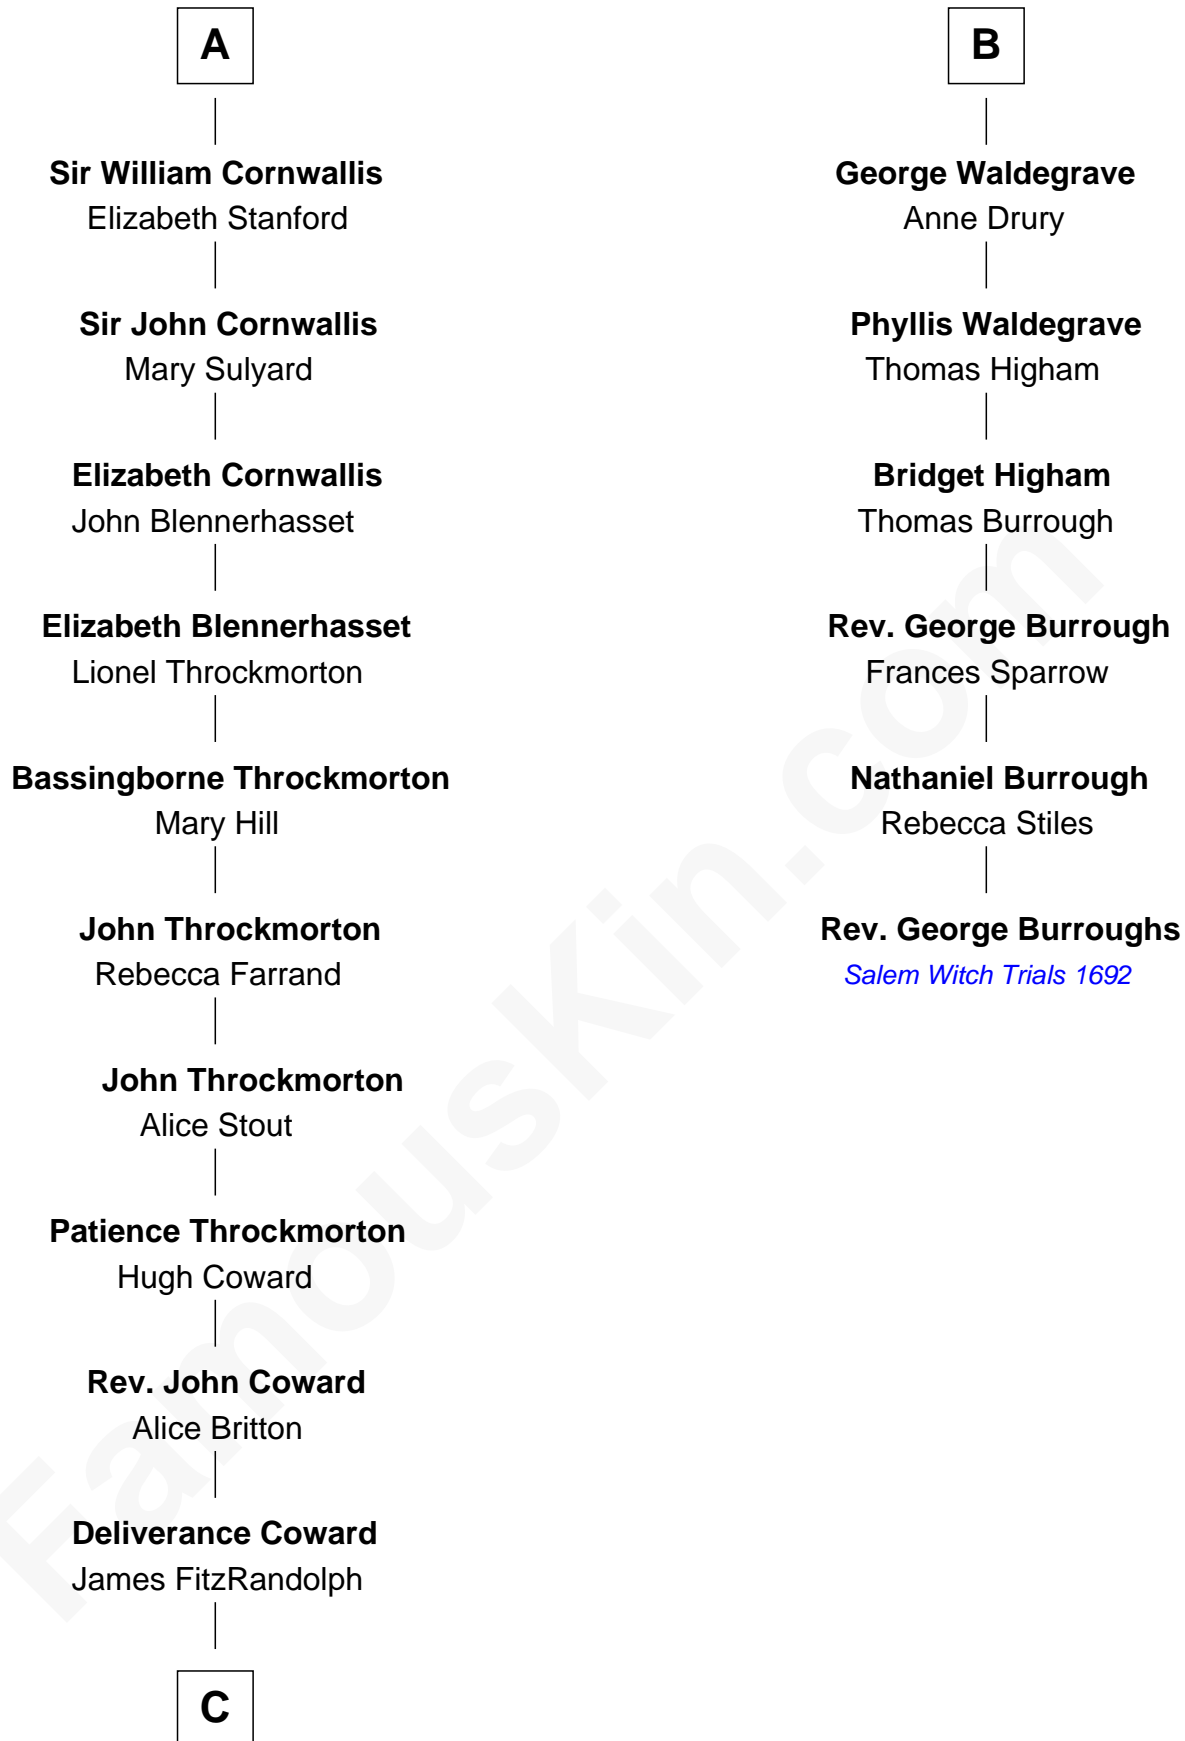

FamousKin.com
Relationship Chart of
Ellen Louise (Axson) Wilson
First Lady of President Woodrow Wilson

12th cousin 8 times removed of
Rev. George Burroughs
Executed for Witchcraft, Salem 1692

C

Isaac FitzRandolph

Eleanor Hunter

Rebecca Longstreet FitzRandolph

Rev. Isaac Stockton Keith Axson

Rev. Samuel Edward Axson

Margaret Jane Hoyt

Ellen Louise (Axson) Wilson

First Lady of Woodrow Wilson

FamousKin.com