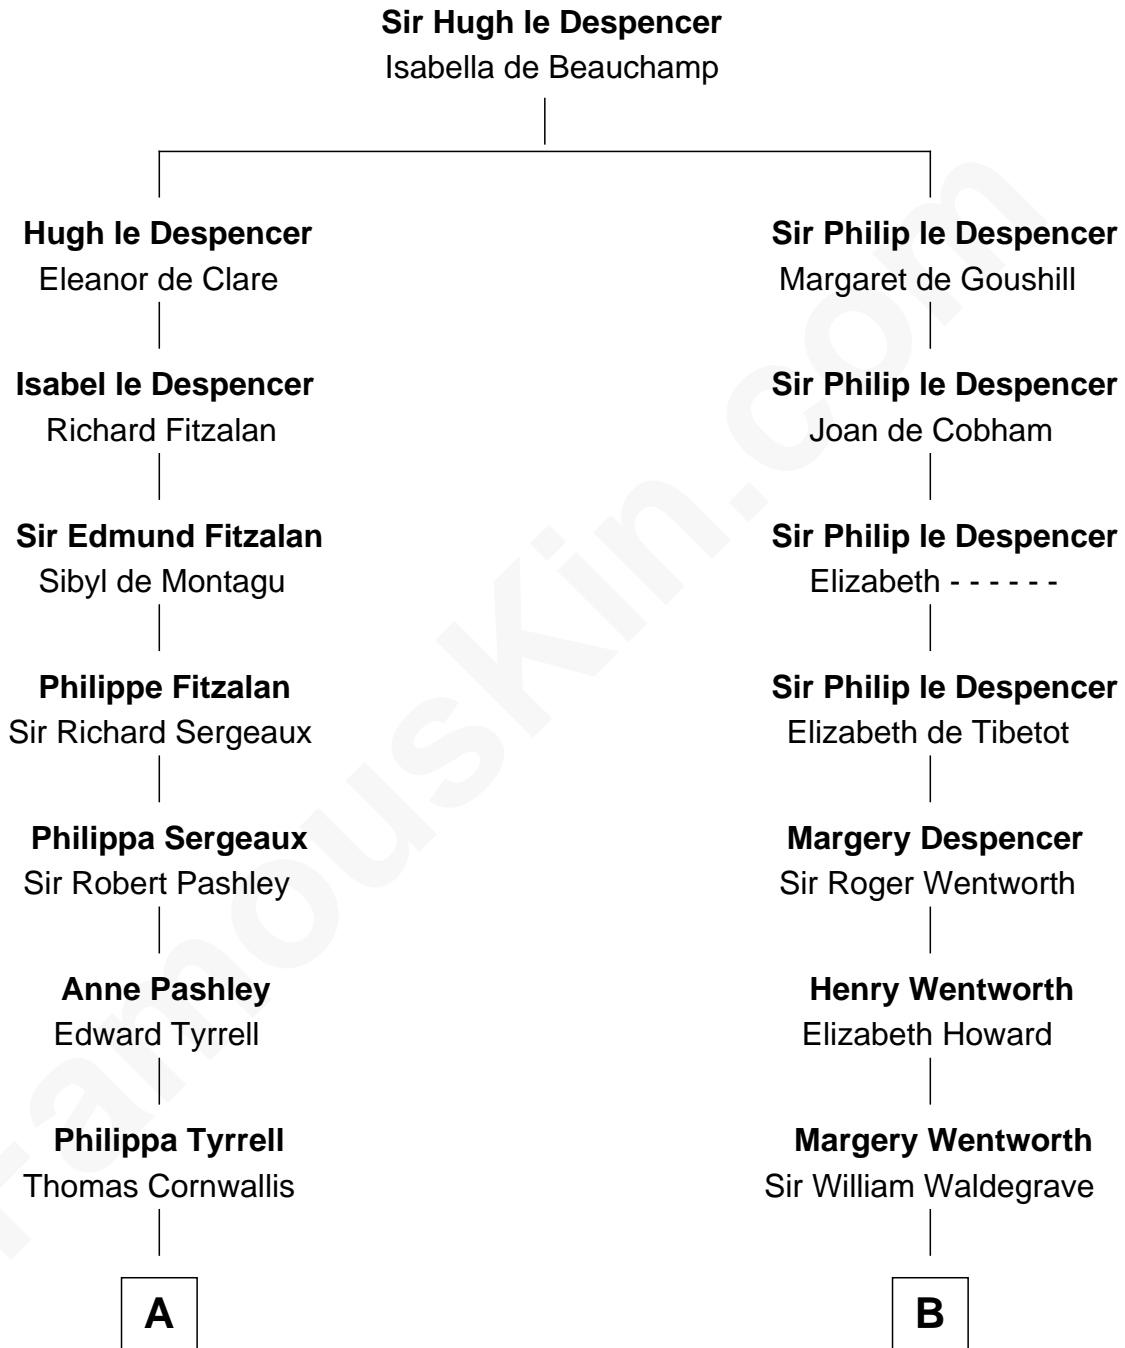

FamousKin.com
Relationship Chart of
Ellen Louise (Axson) Wilson
First Lady of President Woodrow Wilson

12th cousin 8 times removed of
Rev. George Burroughs
Executed for Witchcraft, Salem 1692

C

Isaac FitzRandolph

Eleanor Hunter

Rebecca Longstreet FitzRandolph

Rev. Isaac Stockton Keith Axson

Rev. Samuel Edward Axson

Margaret Jane Hoyt

Ellen Louise (Axson) Wilson

First Lady of Woodrow Wilson

FamousKin.com