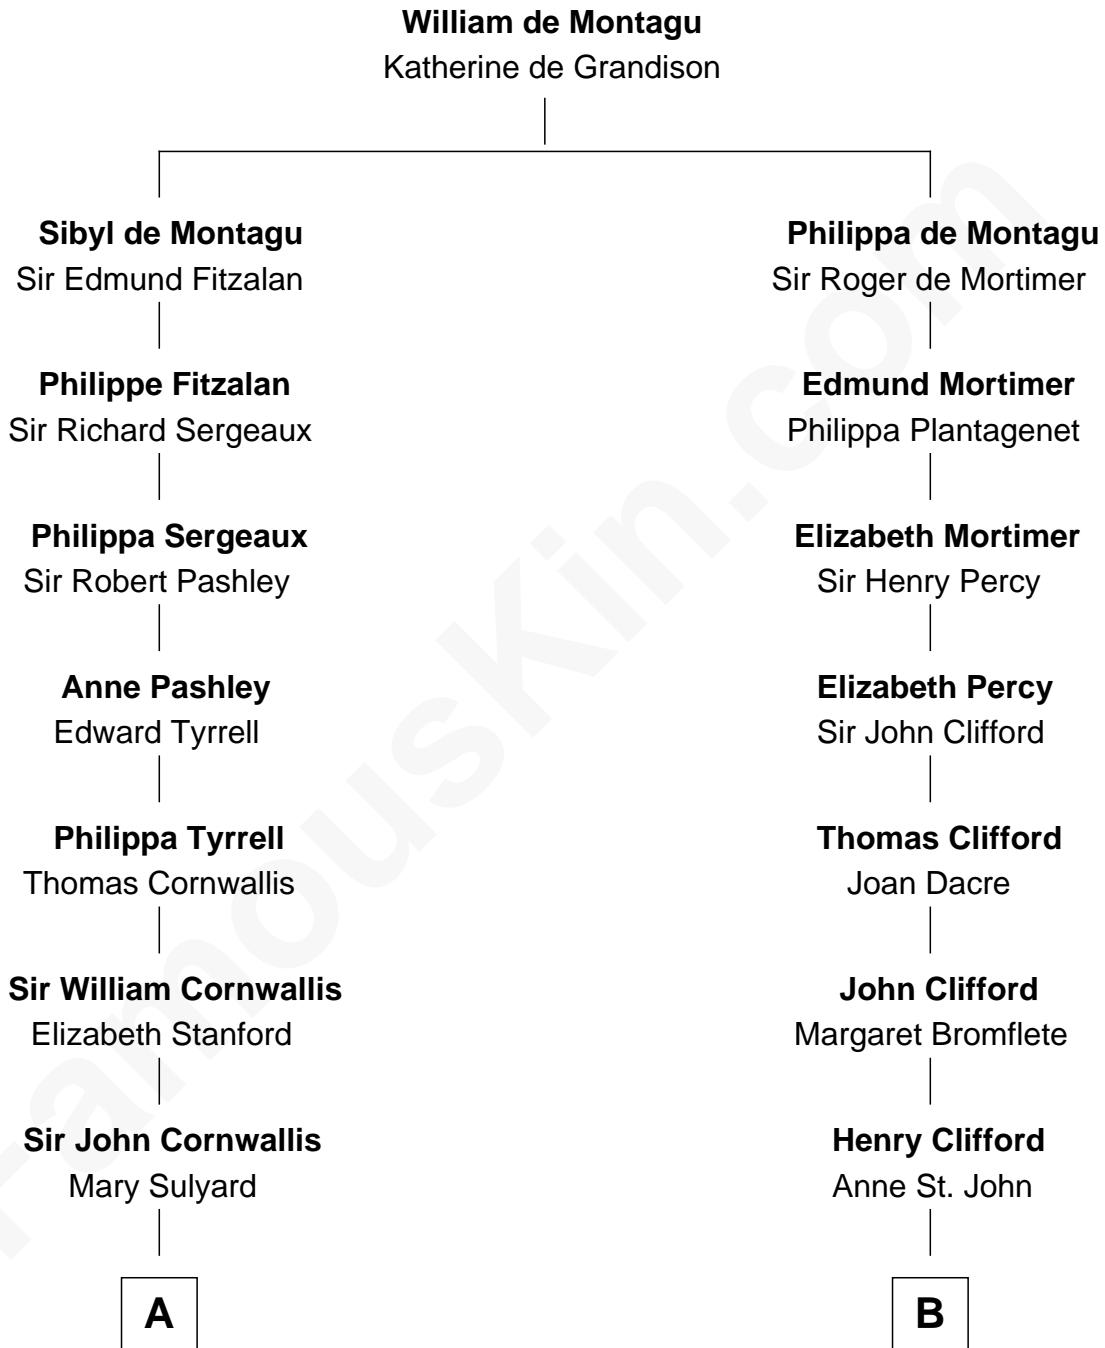

**FamousKin.com**  
**Relationship Chart of**  
**Ellen Louise (Axson) Wilson**  
*First Lady of President Woodrow Wilson*

**18th cousin 2 times removed of**

**E. C. Segar**  
*Cartoonist (Popeye creator)*

E. C. Segar photo by [U. S. War Stamp Council](#)