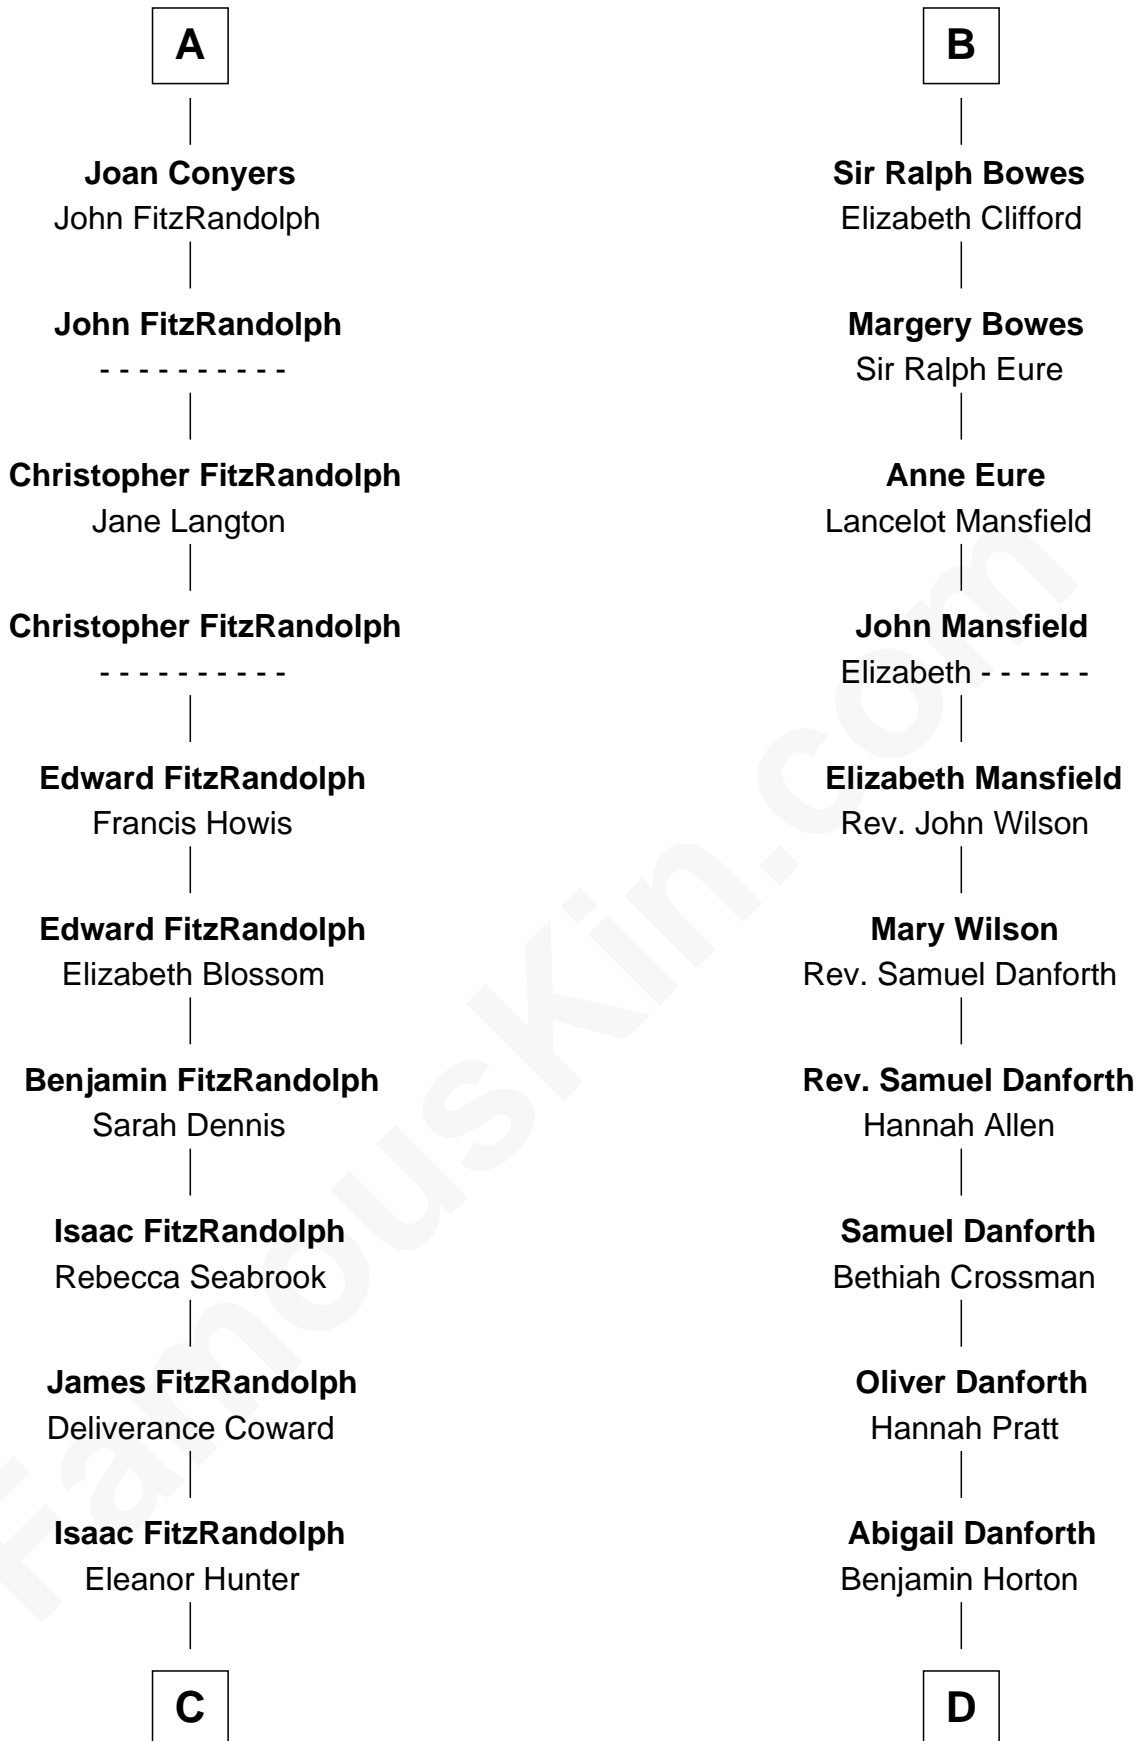

FamousKin.com
Relationship Chart of
Ellen Louise (Axson) Wilson
First Lady of President Woodrow Wilson

19th cousin 1 time removed of

E. C. Segar
Cartoonist (Popeye creator)

C

Rebecca Longstreet FitzRandolph

Rev. Isaac Stockton Keith Axson

Rev. Samuel Edward Axson

Margaret Jane Hoyt

Ellen Louise (Axson) Wilson

First Lady of Woodrow Wilson

D

Abigail Danforth Horton

Eleazer Walker

Mary Jane Walker

Thomas Segar

Amzi Andrews Segar

Erma Irene Crisler

E. C. Segar

Cartoonist