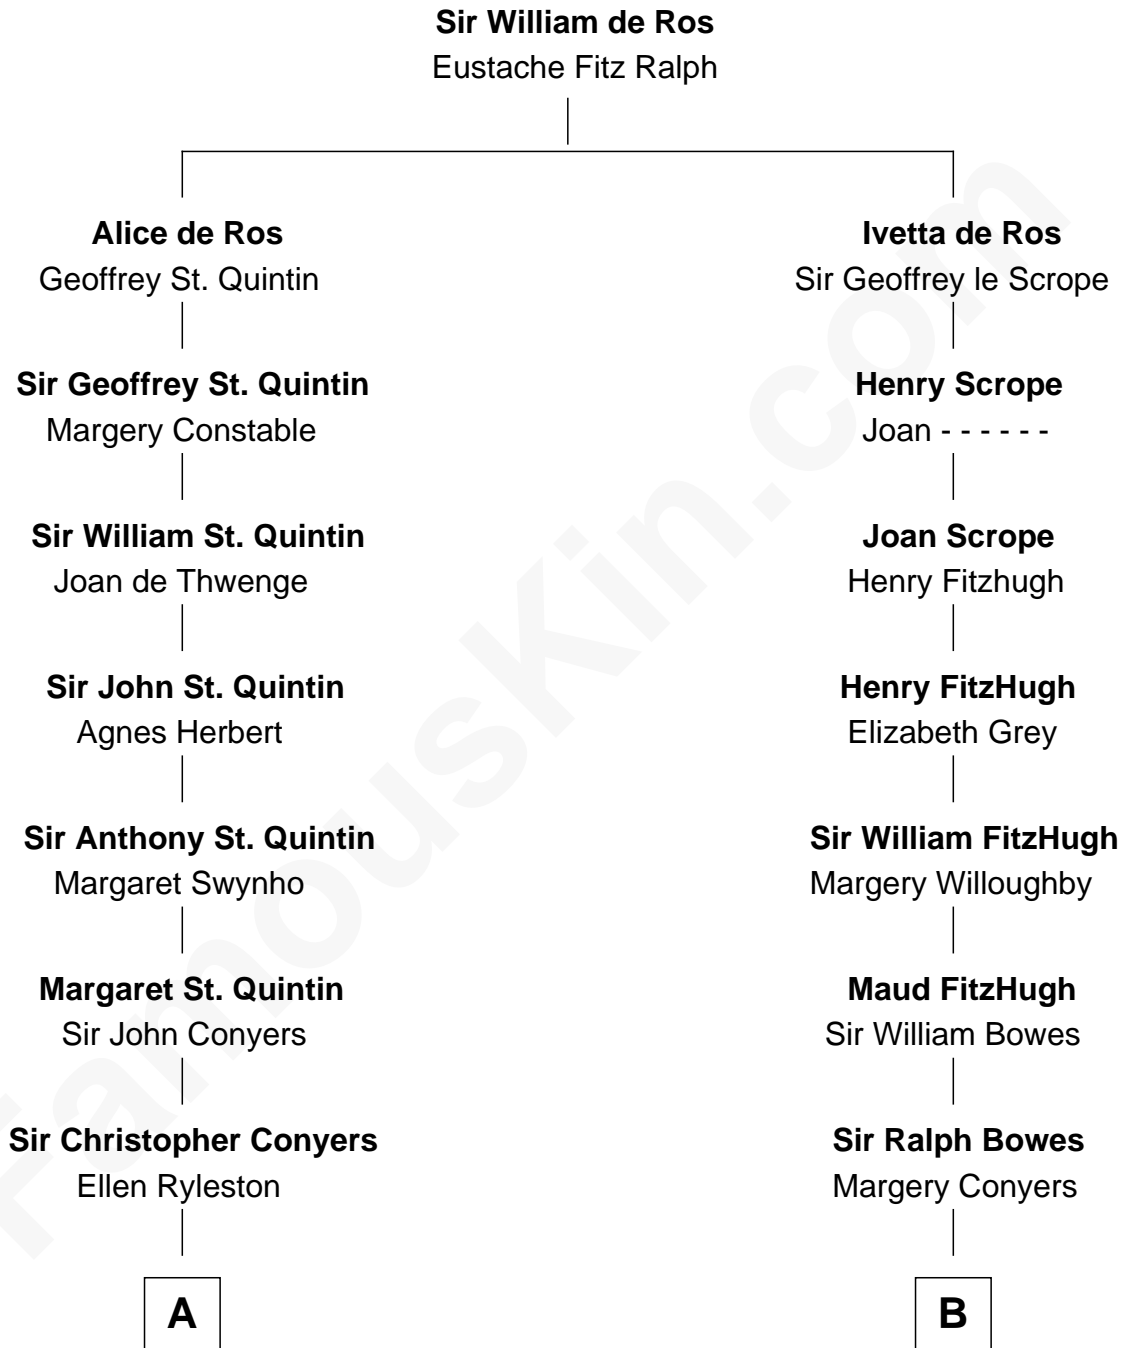

FamousKin.com
Relationship Chart of
Ellen Louise (Axson) Wilson
First Lady of President Woodrow Wilson

19th cousin 1 time removed of

E. C. Segar
Cartoonist (Popeye creator)

C

Rebecca Longstreet FitzRandolph

Rev. Isaac Stockton Keith Axson

Rev. Samuel Edward Axson

Margaret Jane Hoyt

Ellen Louise (Axson) Wilson

First Lady of Woodrow Wilson

D

Abigail Danforth Horton

Eleazer Walker