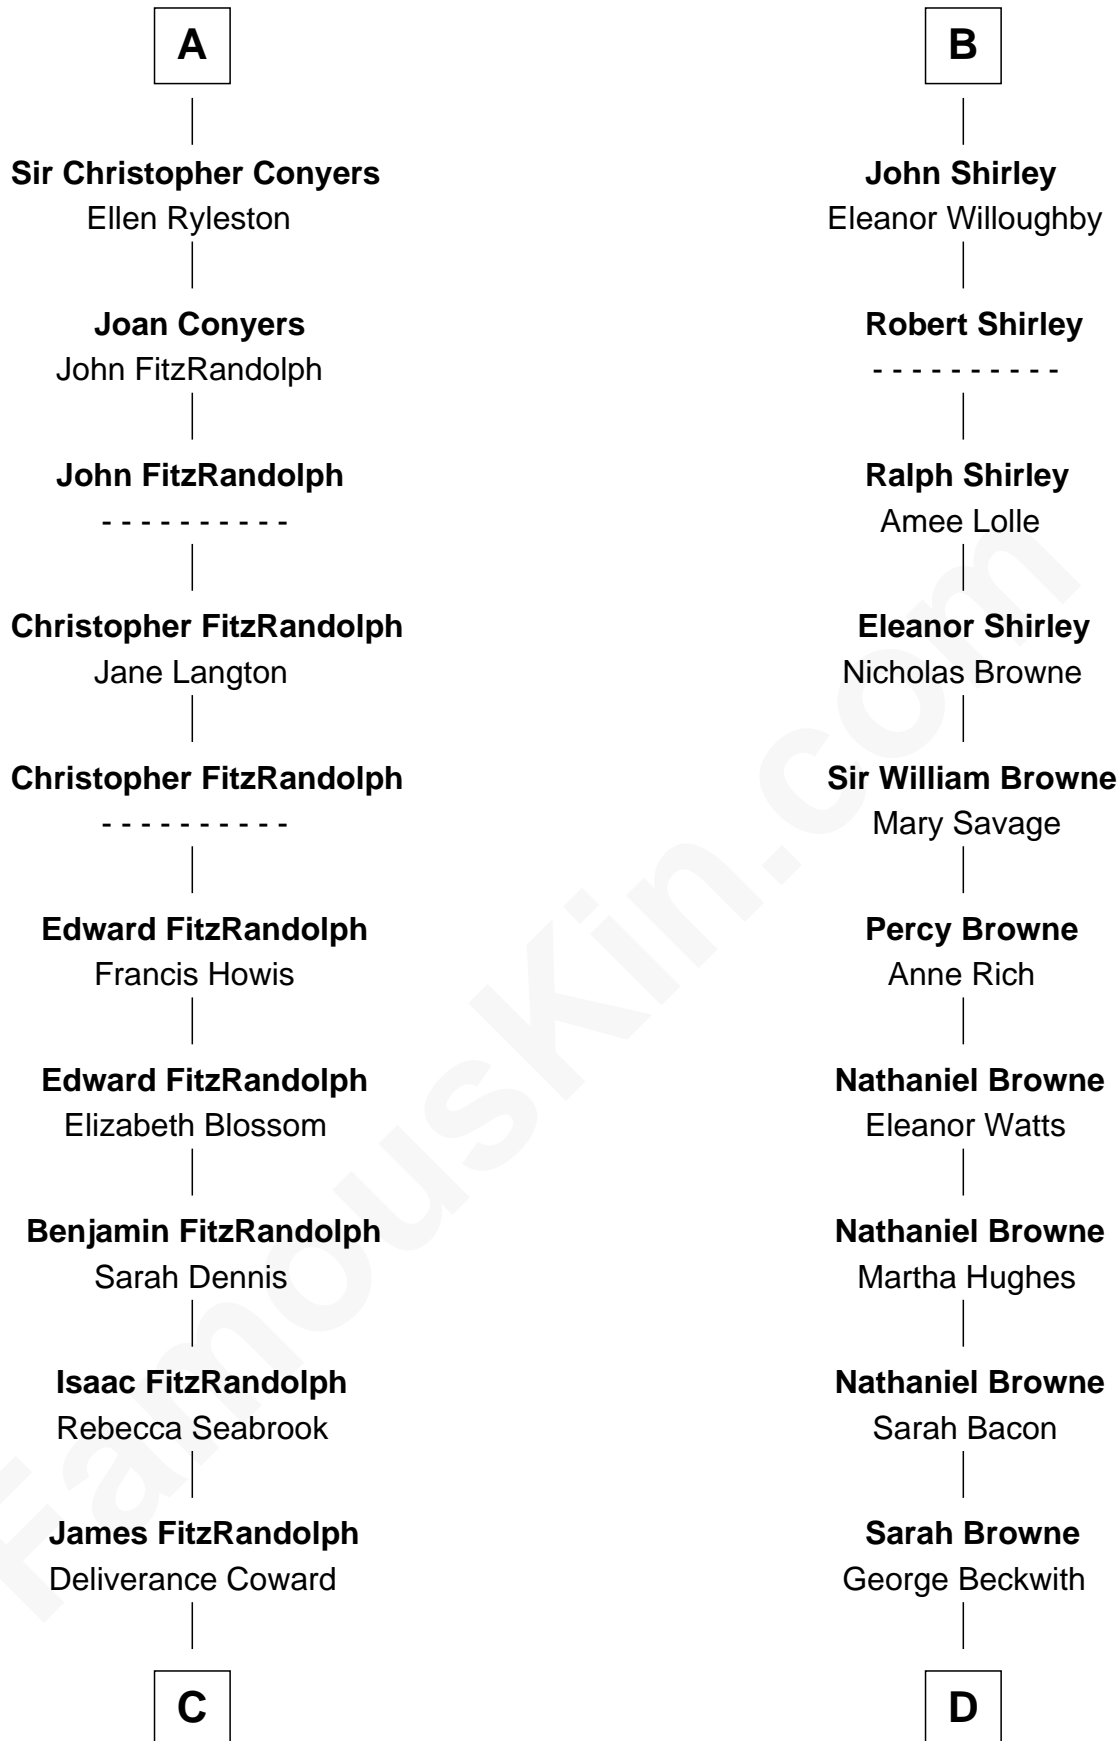

FamousKin.com
Relationship Chart of
Ellen Louise (Axson) Wilson
First Lady of President Woodrow Wilson

20th cousin of
William Henry Moore
Co-Founder, U.S. Steel and Nabisco

C

Isaac FitzRandolph
Eleanor Hunter

Rebecca Longstreet FitzRandolph
Rev. Isaac Stockton Keith Axson

Rev. Samuel Edward Axson
Margaret Jane Hoyt

Ellen Louise (Axson) Wilson
First Lady of Woodrow Wilson

D

George Beckwith
Rachel Marsh

George Beckwith
Mary Bradley

Rachael Arvilla Beckwith
Nathaniel Ford Moore

William Henry Moore
Co-Founder, U.S. Steel and Nabisco

FamousKin.com