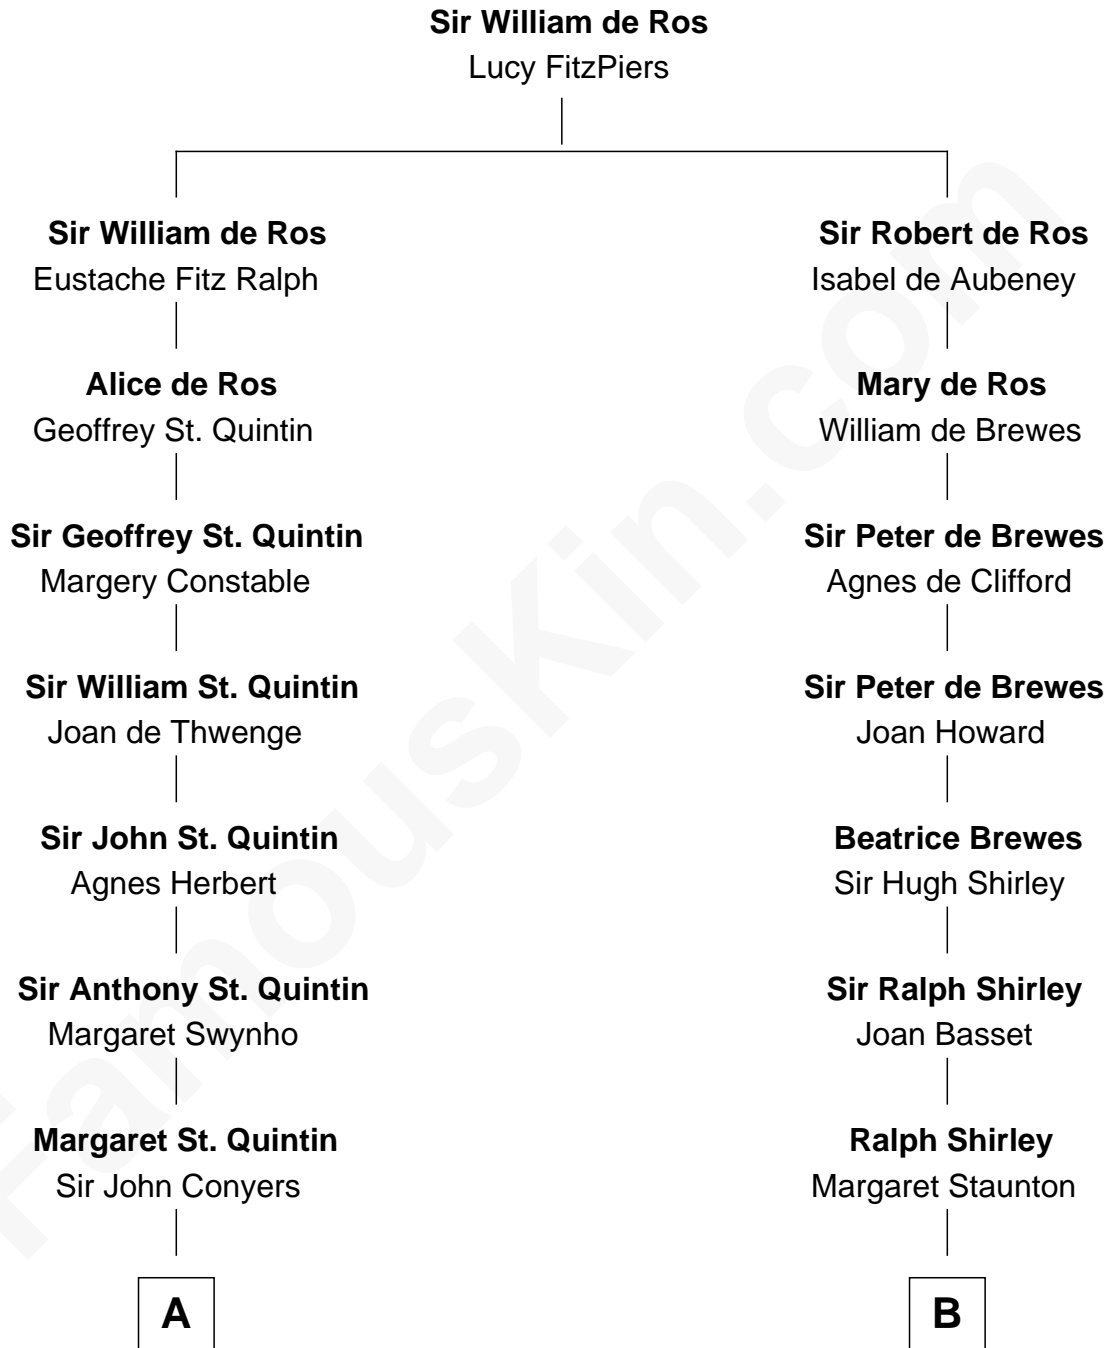

FamousKin.com
Relationship Chart of
Ellen Louise (Axson) Wilson
First Lady of President Woodrow Wilson

20th cousin of
William Henry Moore
Co-Founder, U.S. Steel and Nabisco

C

Isaac FitzRandolph
Eleanor Hunter

Rebecca Longstreet FitzRandolph
Rev. Isaac Stockton Keith Axson

Rev. Samuel Edward Axson
Margaret Jane Hoyt

Ellen Louise (Axson) Wilson
First Lady of Woodrow Wilson

D

George Beckwith
Rachel Marsh

George Beckwith
Mary Bradley