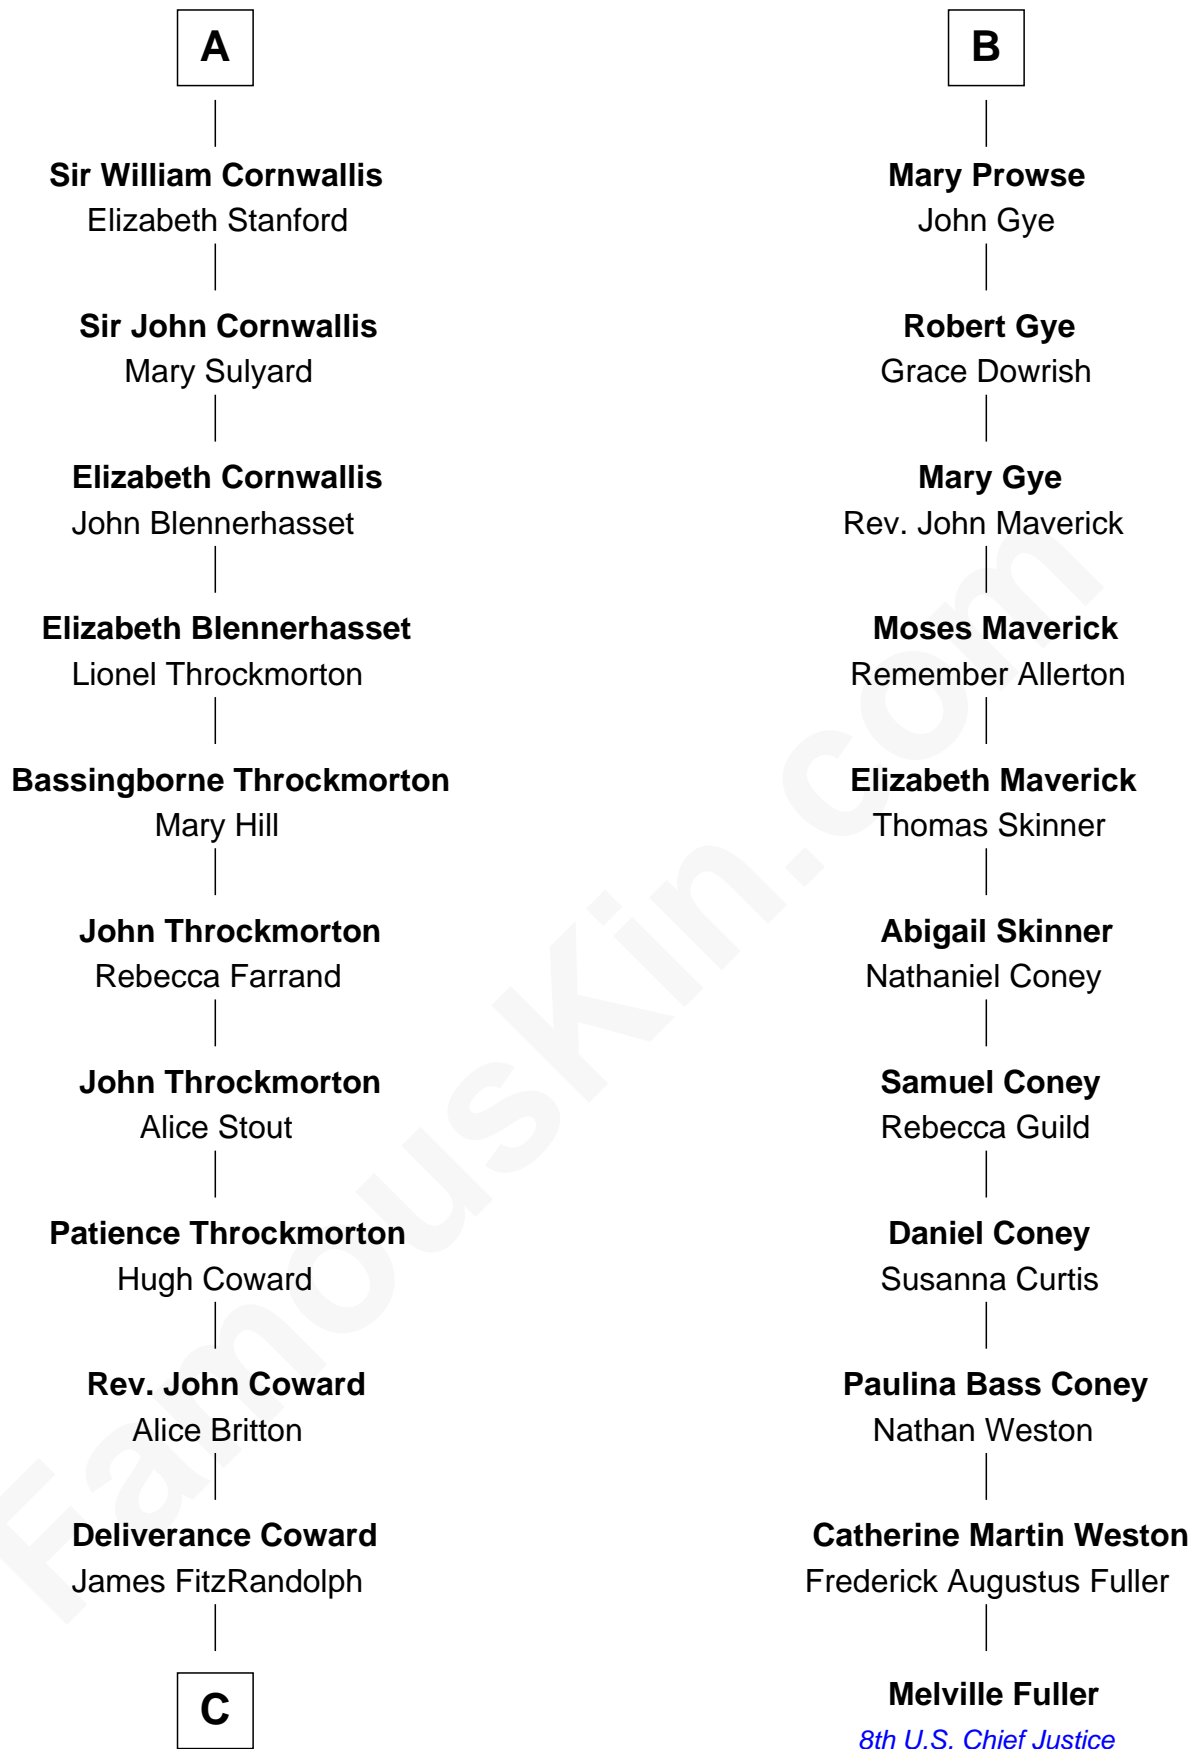

## Relationship Chart of Ellen Louise (Axson) Wilson

*First Lady of President Woodrow Wilson*

17th cousin 3 times removed of

**Melville Fuller**

*8th Chief Justice of the U.S. Supreme Court*

**C**

Isaac FitzRandolph

Eleanor Hunter

Rebecca Longstreet FitzRandolph

Rev. Isaac Stockton Keith Axson

Rev. Samuel Edward Axson

Margaret Jane Hoyt

Ellen Louise (Axson) Wilson

*First Lady of Woodrow Wilson*