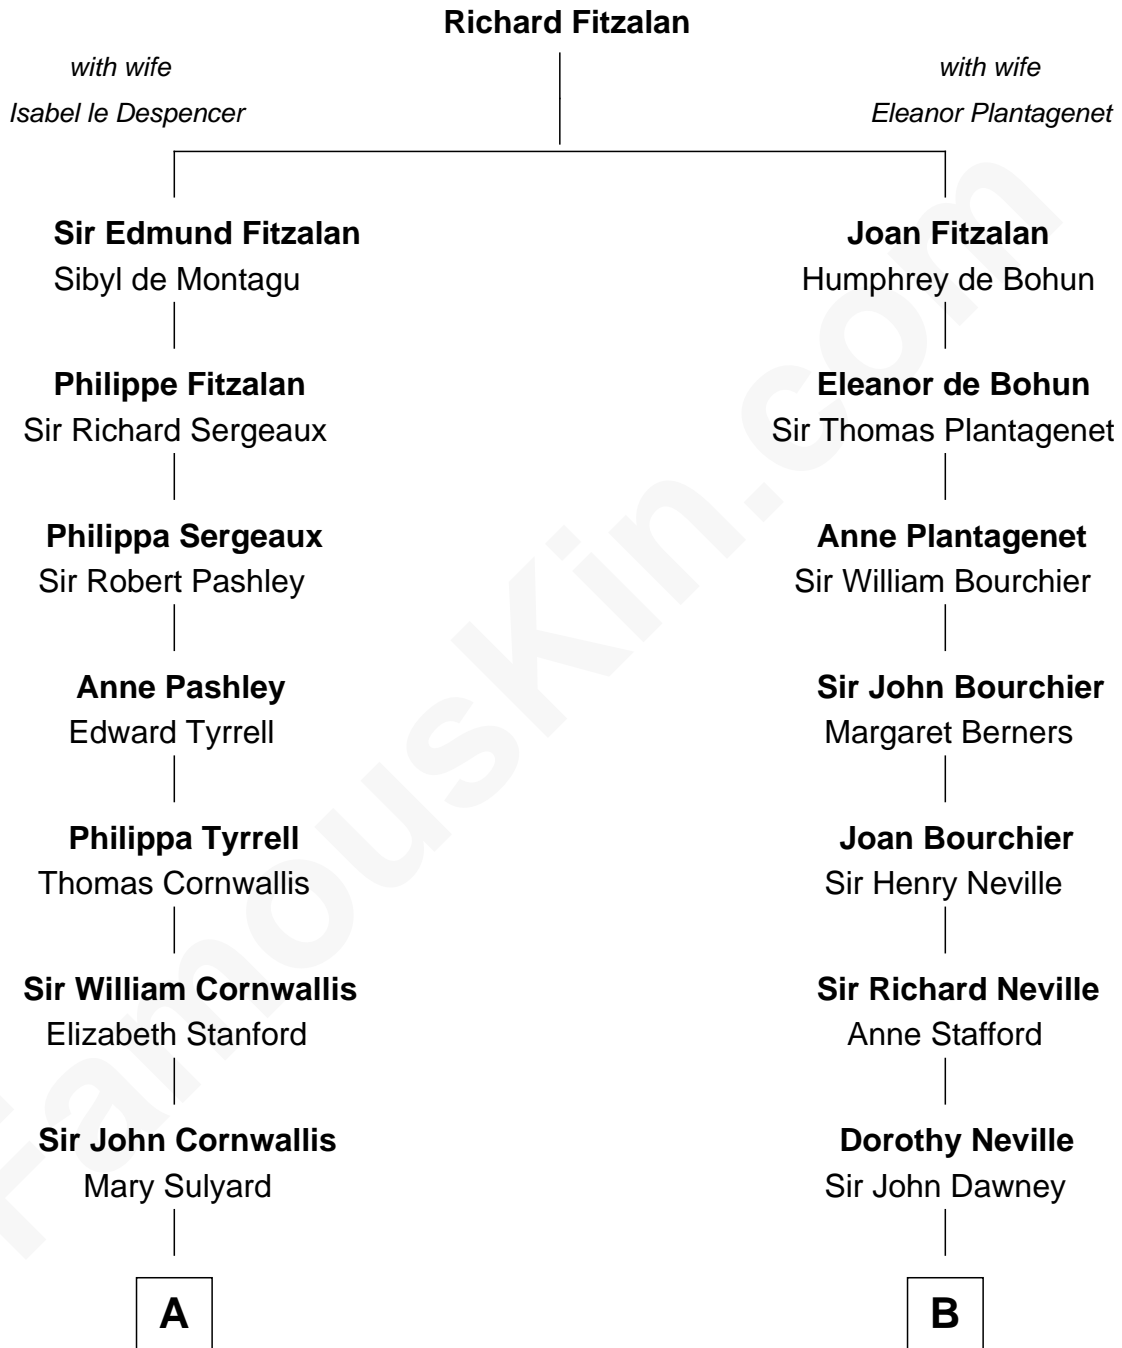

**FamousKin.com**  
**Relationship Chart of**  
**Ellen Louise (Axson) Wilson**  
*First Lady of President Woodrow Wilson*

**18th cousin 2 times removed of**

**Jimmy Carter**  
*39th U.S. President*

**C**

**Rev. Samuel Edward Axson**

Margaret Jane Hoyt

**Ellen Louise (Axson) Wilson**

*First Lady of Woodrow Wilson*

**D**

**James E. Pratt**

Sophonra C. Cowan

**Nina Pratt**

William Archibald Carter

**Earl Carter**

Lillian Gordy

**Jimmy Carter**

*39th U.S. President*

FamousKin.com