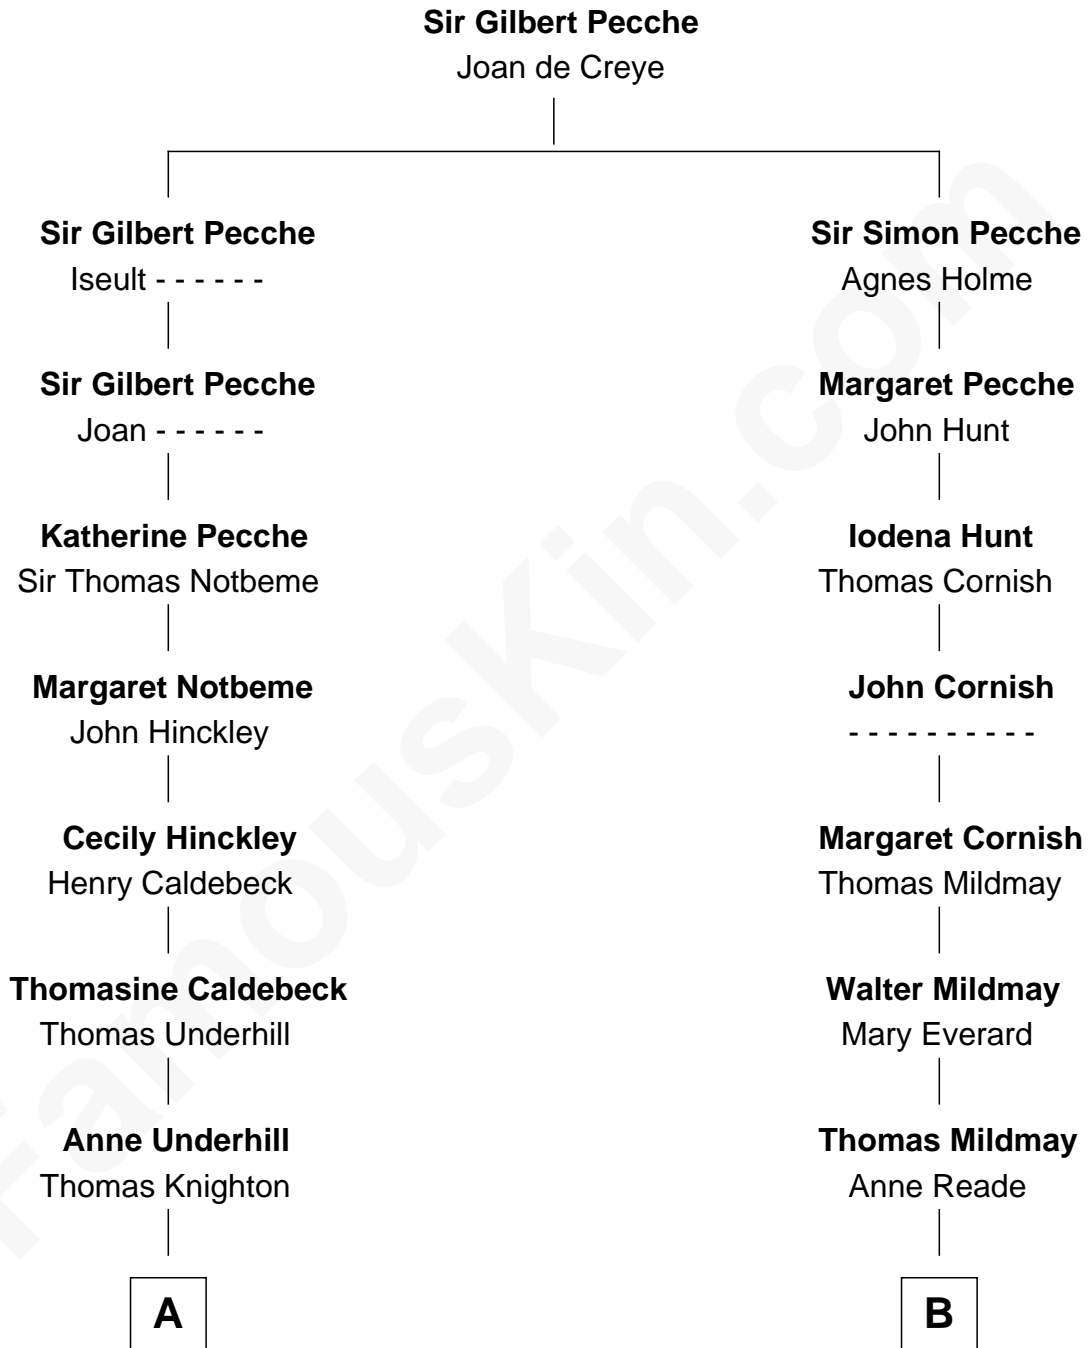

**FamousKin.com**  
**Relationship Chart of**  
**Ellen Louise (Axson) Wilson**  
*First Lady of President Woodrow Wilson*

**18th cousin 2 times removed of**  
**Sir Winston Churchill**  
*Prime Minister of the United Kingdom*

**C**

**Margaret Jane Hoyt**  
Rev. Samuel Edward Axson

**Ellen Louise (Axson) Wilson**  
*First Lady of Woodrow Wilson*

**D**

**Sir George Spencer-Churchill**  
Jane Stewart

**Sir John Winston Spencer-Churchill**  
Frances Anne Emily Vane

**Randolph Henry Spencer-Churchill**  
Jeanette Jerome

**Sir Winston Churchill**  
*Prime Minister of the United Kingdom*