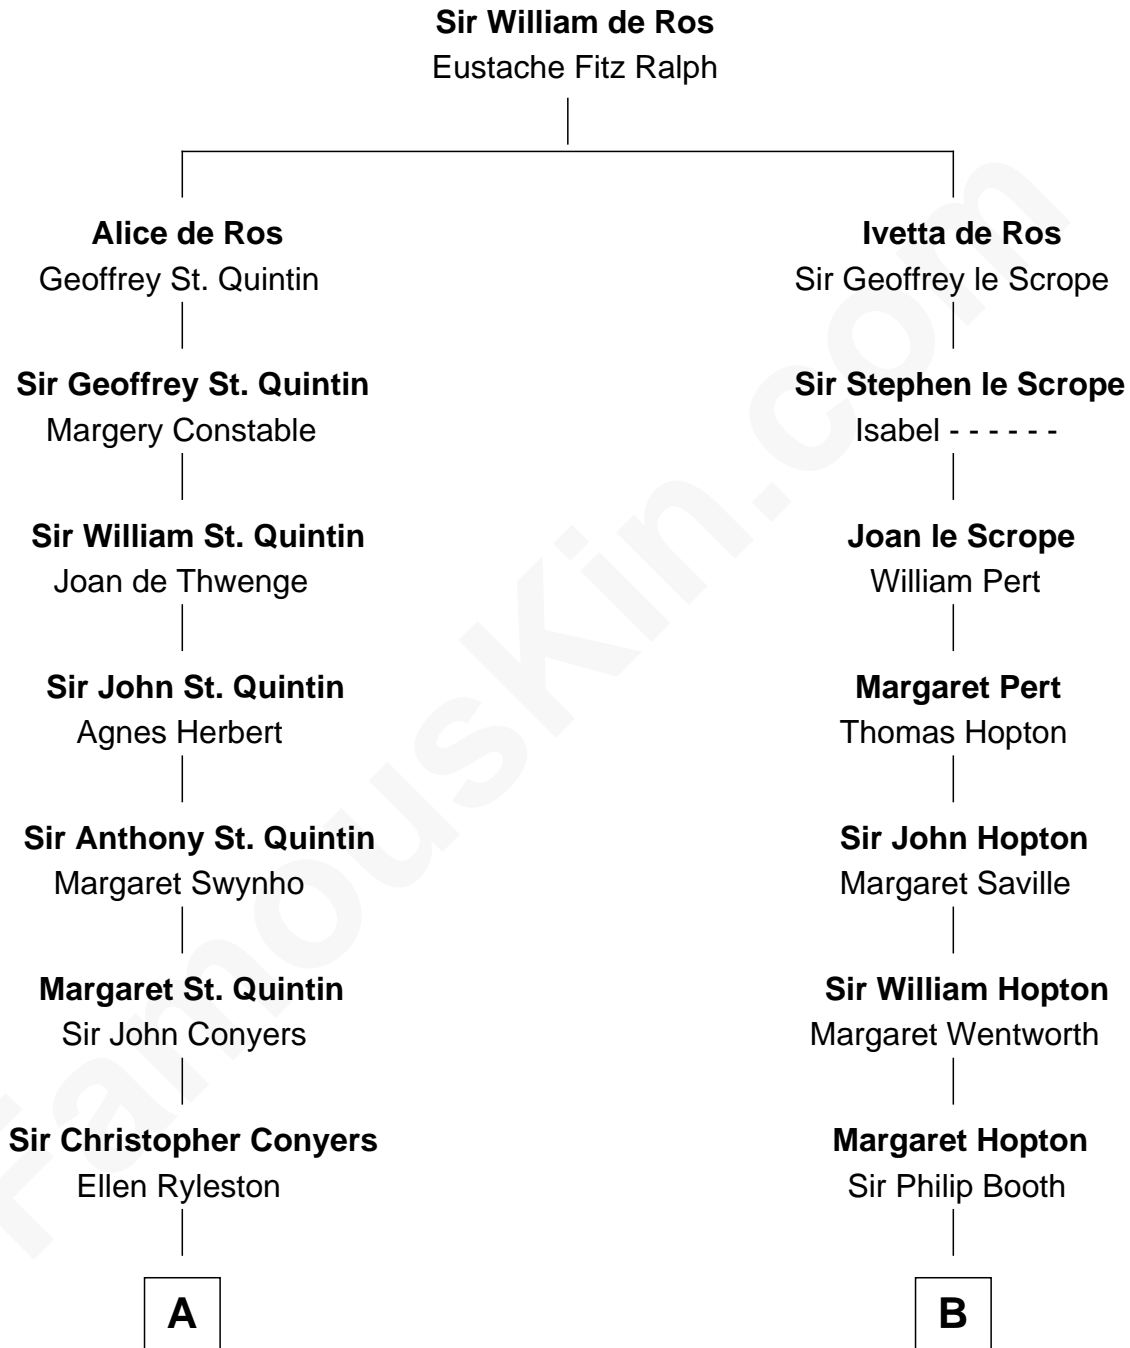

FamousKin.com
Relationship Chart of
Ellen Louise (Axson) Wilson
First Lady of President Woodrow Wilson

19th cousin 2 times removed of
Sir Winston Churchill
Prime Minister of the United Kingdom

C

Rebecca Longstreet FitzRandolph

Rev. Isaac Stockton Keith Axson

Rev. Samuel Edward Axson

Margaret Jane Hoyt

Ellen Louise (Axson) Wilson

First Lady of Woodrow Wilson

D

George Spencer

Susan Stewart