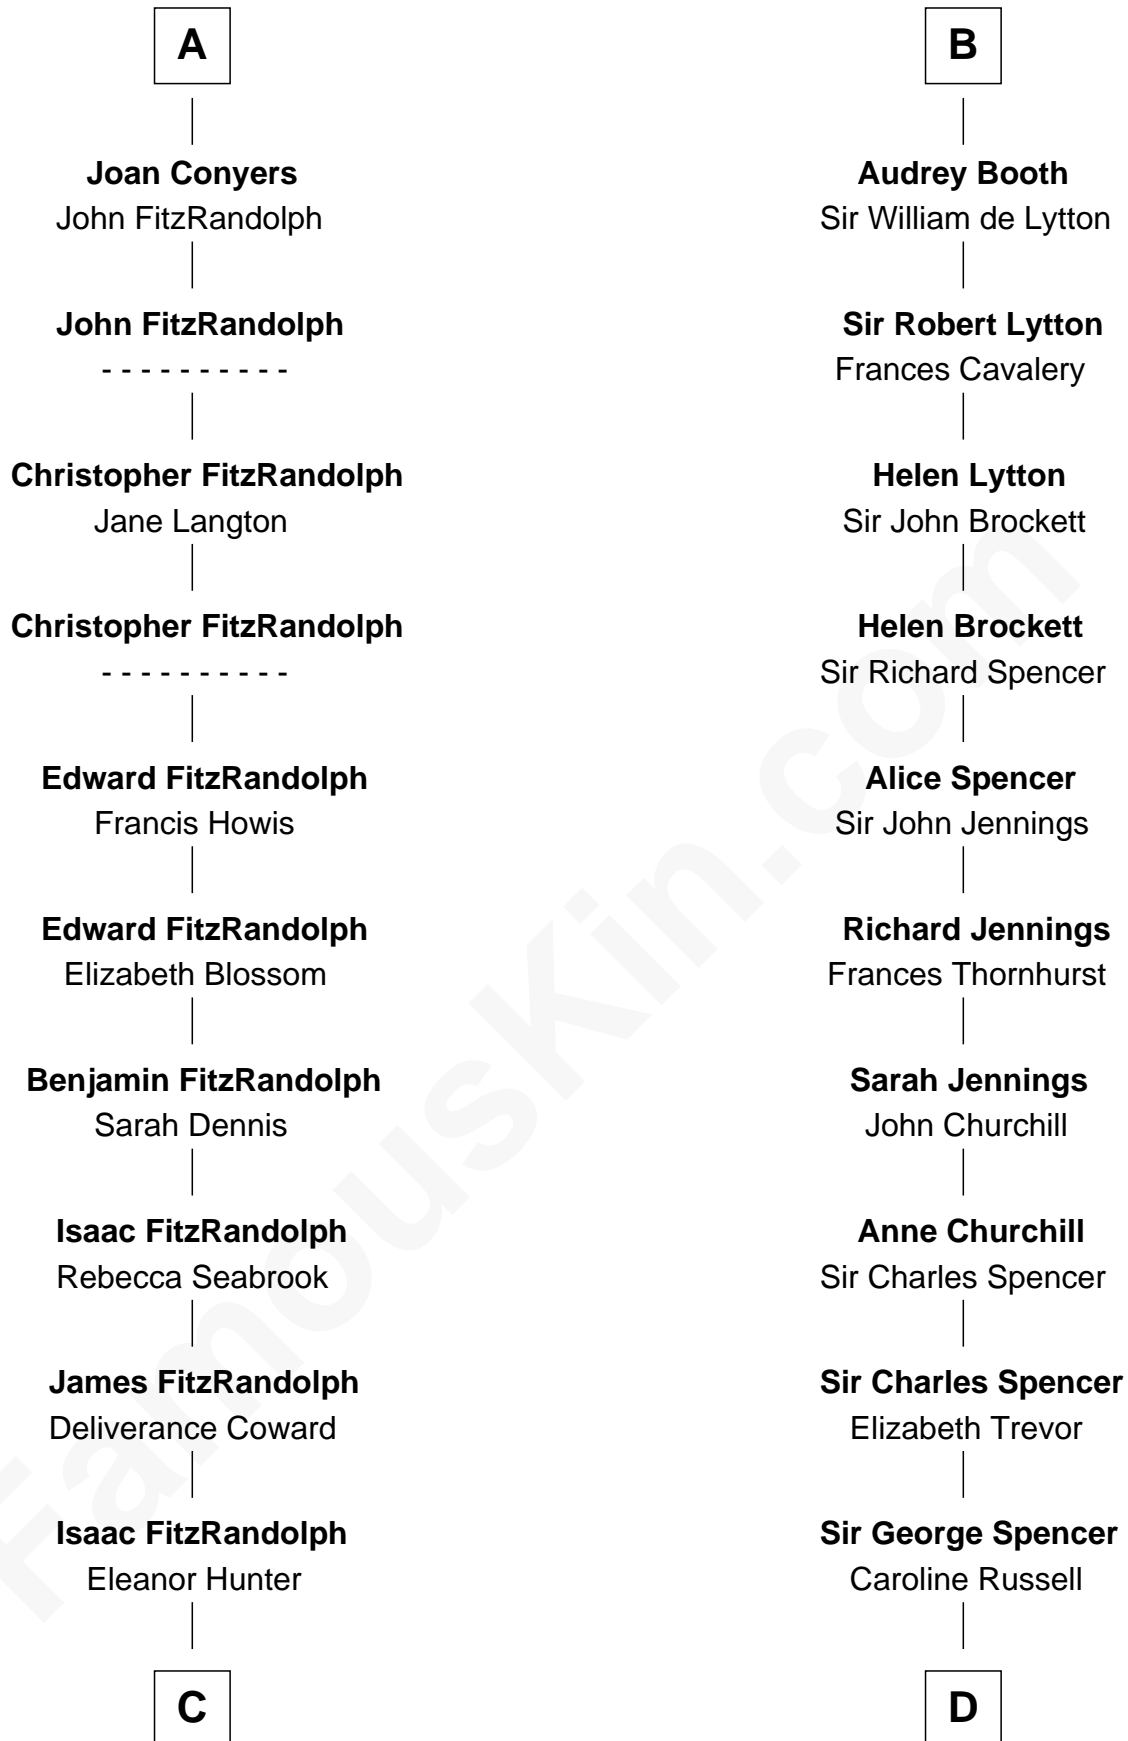

FamousKin.com
Relationship Chart of
Ellen Louise (Axson) Wilson
First Lady of President Woodrow Wilson

19th cousin 2 times removed of
Sir Winston Churchill
Prime Minister of the United Kingdom

C

Rebecca Longstreet FitzRandolph

Rev. Isaac Stockton Keith Axson

Rev. Samuel Edward Axson

Margaret Jane Hoyt

Ellen Louise (Axson) Wilson

First Lady of Woodrow Wilson

D

George Spencer

Susan Stewart

Sir George Spencer-Churchill

Jane Stewart

Sir John Winston Spencer-Churchill

Frances Anne Emily Vane

Randolph Henry Spencer-Churchill

Jeanette Jerome

Sir Winston Churchill

Prime Minister of the United Kingdom