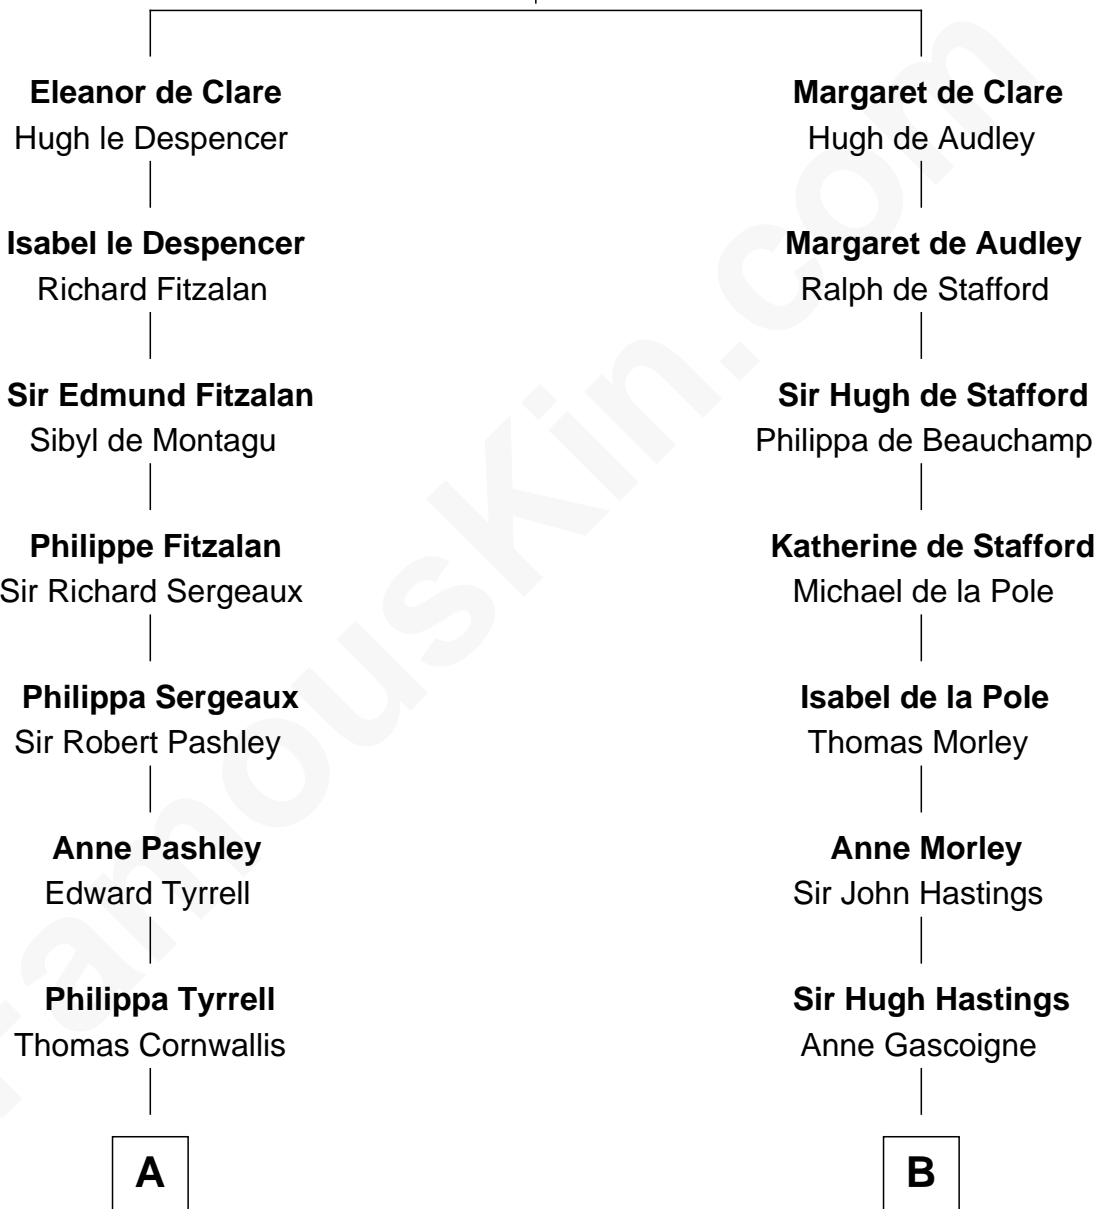

**FamousKin.com**  
**Relationship Chart of**  
**Ellen Louise (Axson) Wilson**  
*First Lady of President Woodrow Wilson*

**20th cousin of**  
**William Howard Taft**  
*27th U.S. President*

**Sir Gilbert de Clare**  
 Joan of Acre

**C**

**Isaac FitzRandolph**  
Eleanor Hunter

**Rebecca Longstreet FitzRandolph**  
Rev. Isaac Stockton Keith Axson

**Rev. Samuel Edward Axson**  
Margaret Jane Hoyt

**Ellen Louise (Axson) Wilson**  
*First Lady of Woodrow Wilson*

**D**

**Rhoda Rawson**  
Aaron Taft

**Peter Rawson Taft**  
Sylvia Howard

**Alphonso Taft**  
Louisa Maria Torrey

**William Howard Taft**  
*27th U.S. President*

FamousKin.com