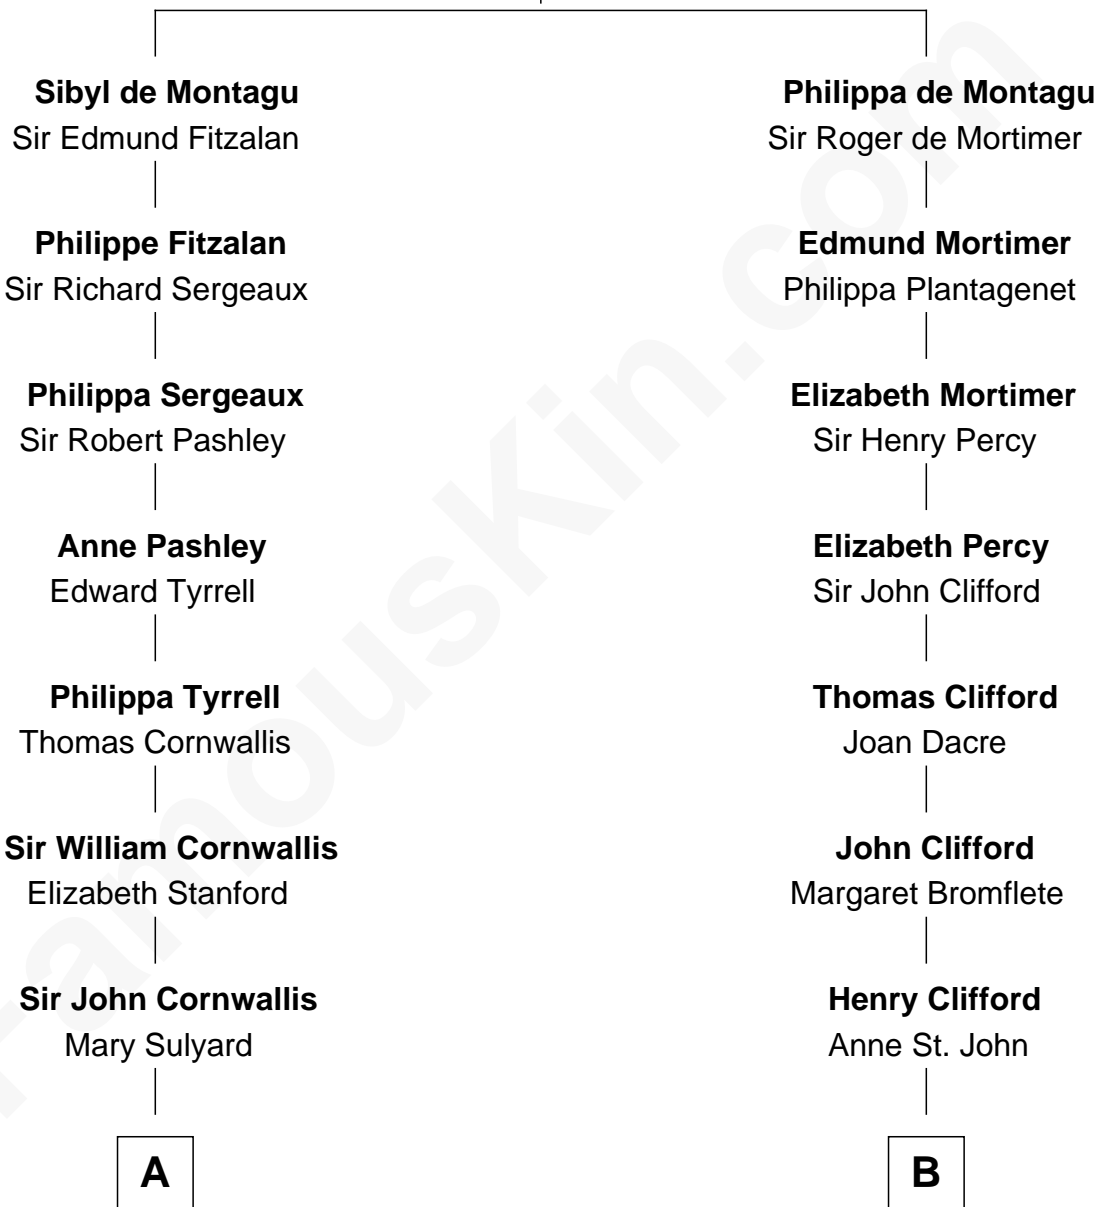

FamousKin.com
Relationship Chart of
Ellen Louise (Axson) Wilson
First Lady of President Woodrow Wilson

18th cousin 1 time removed of

William Howard Taft
27th U.S. President

William de Montagu
 Katherine de Grandison

C

Rev. Samuel Edward Axson

Margaret Jane Hoyt

Ellen Louise (Axson) Wilson

First Lady of Woodrow Wilson

D

Peter Rawson Taft

Sylvia Howard

Alphonso Taft

Louisa Maria Torrey

William Howard Taft

27th U.S. President

FamousKin.com