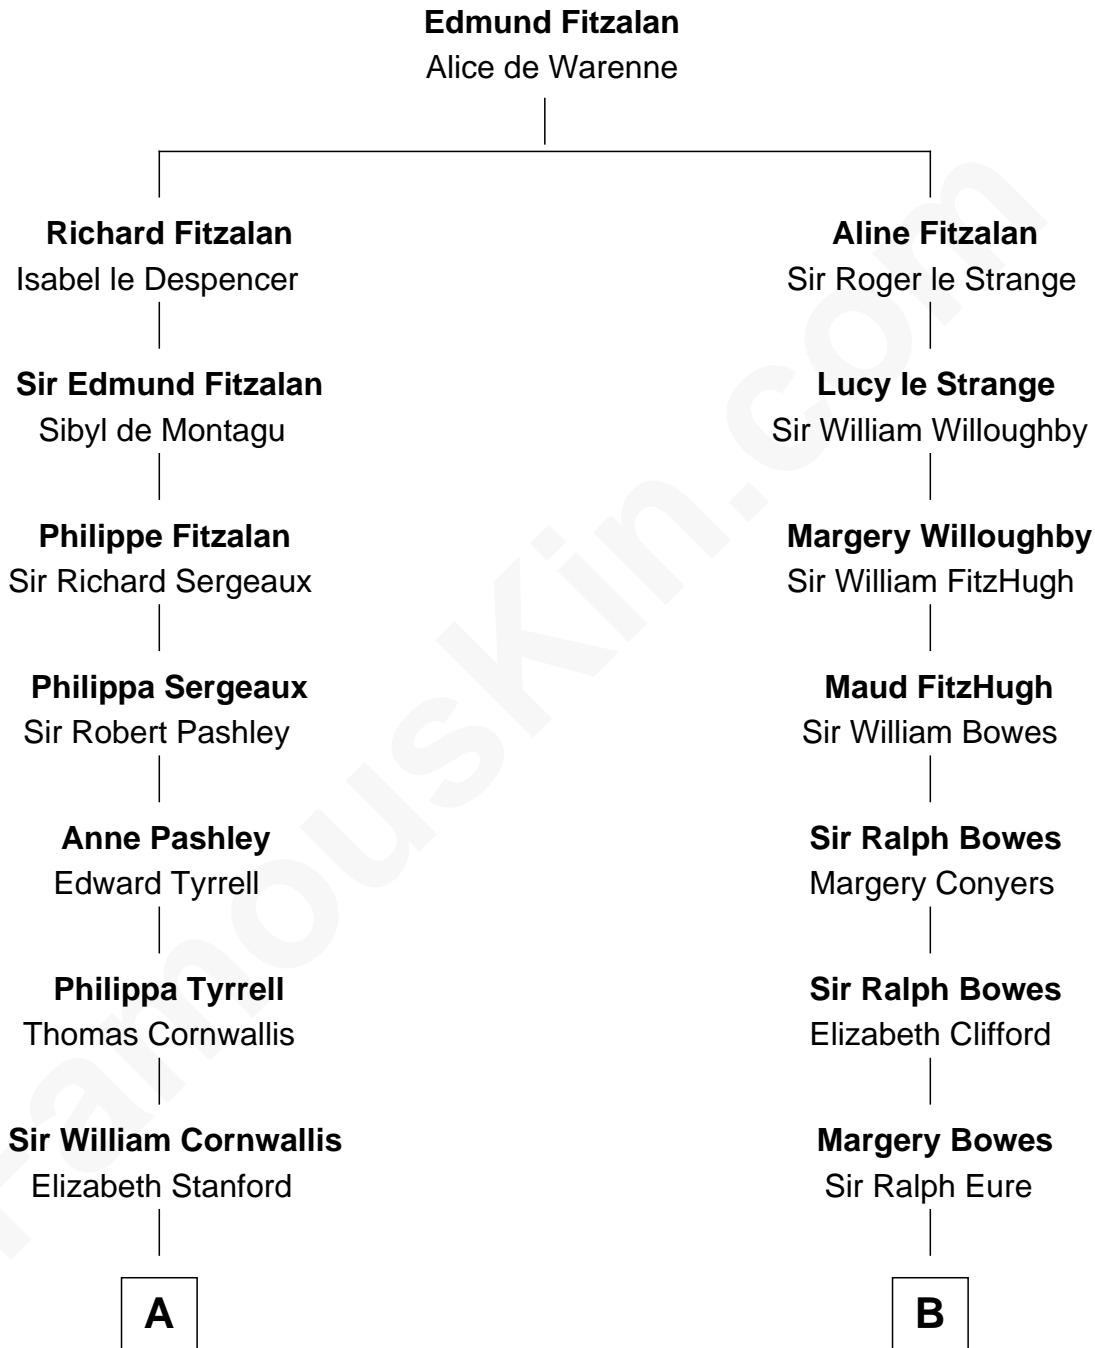

**FamousKin.com**  
**Relationship Chart of**  
**Ellen Louise (Axson) Wilson**  
*First Lady of President Woodrow Wilson*

17th cousin 2 times removed of

**William Howard Taft**  
*27th U.S. President*

C

Rebecca Longstreet FitzRandolph

Rev. Isaac Stockton Keith Axson

Rev. Samuel Edward Axson

Margaret Jane Hoyt

Ellen Louise (Axson) Wilson

*First Lady of Woodrow Wilson*