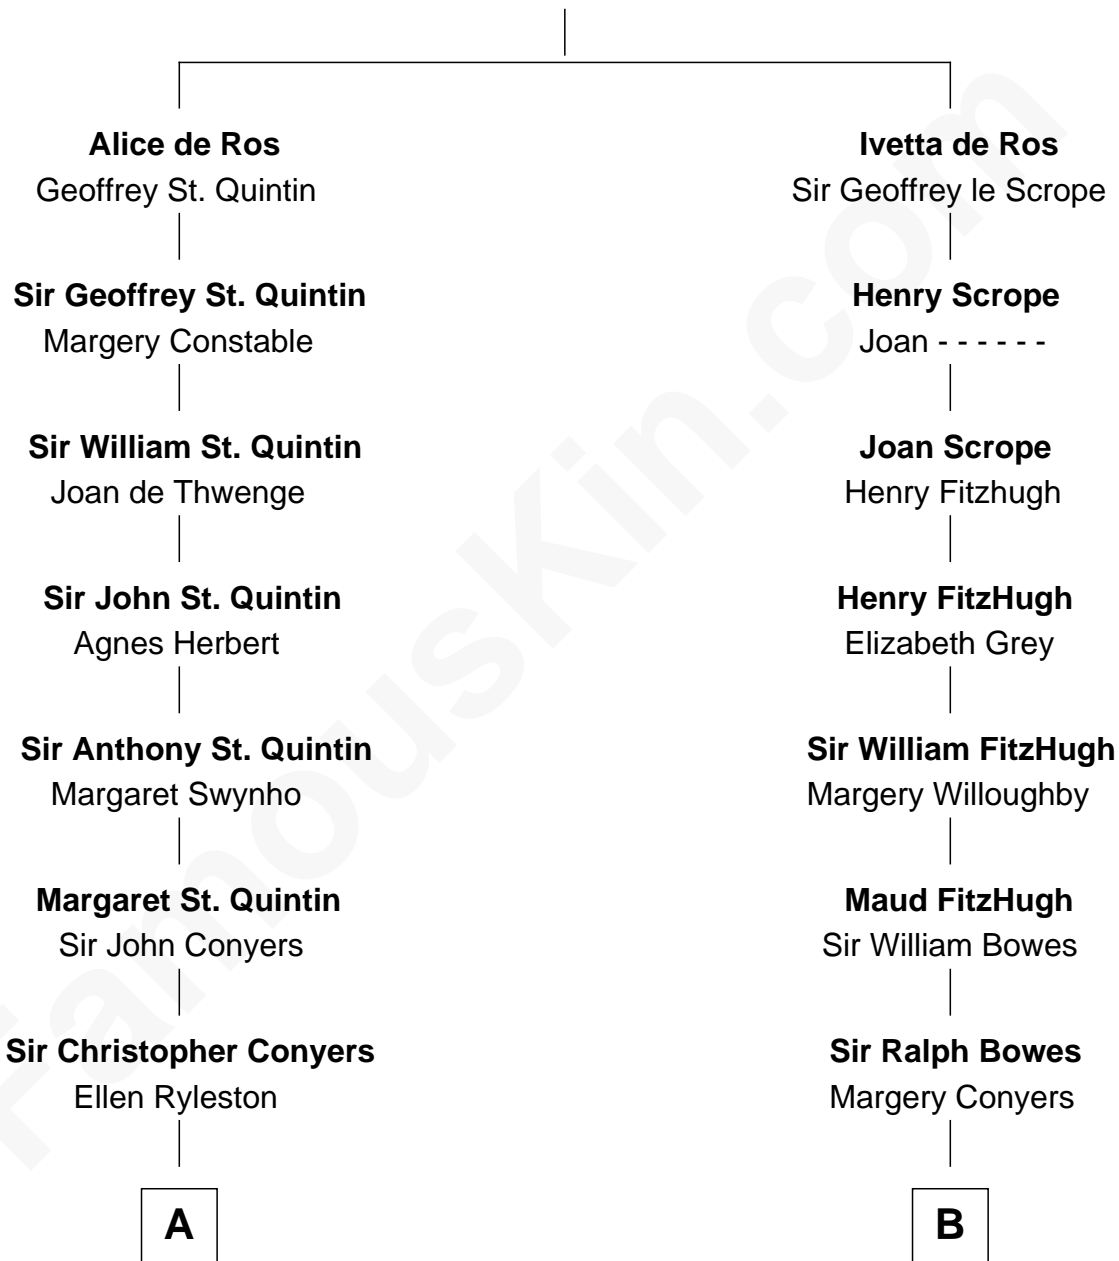

FamousKin.com
Relationship Chart of
Ellen Louise (Axson) Wilson
First Lady of President Woodrow Wilson

19th cousin of

William Howard Taft
27th U.S. President

Sir William de Ros
 Eustache Fitz Ralph

C

Rebecca Longstreet FitzRandolph

Rev. Isaac Stockton Keith Axson

Rev. Samuel Edward Axson

Margaret Jane Hoyt

Ellen Louise (Axson) Wilson

First Lady of Woodrow Wilson

D

Peter Rawson Taft

Sylvia Howard

Alphonso Taft

Louisa Maria Torrey

William Howard Taft

27th U.S. President

FamousKin.com