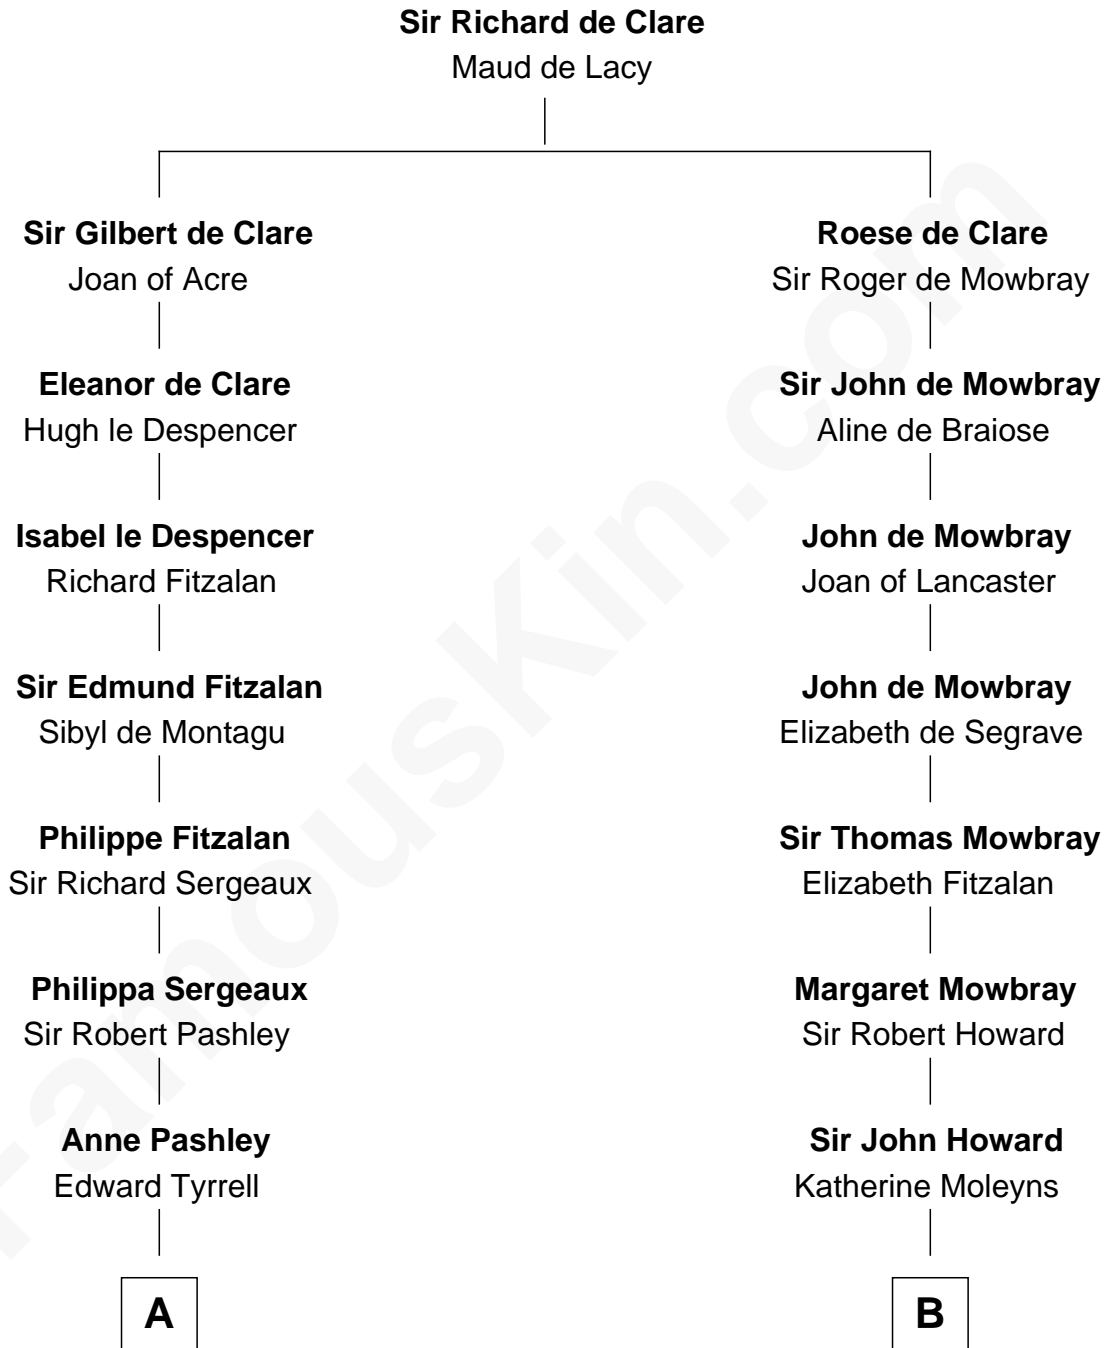

FamousKin.com
Relationship Chart of
Ellen Louise (Axson) Wilson
First Lady of President Woodrow Wilson

19th cousin 2 times removed of
Francis Scott Key
Author of "The Star Spangled Banner"

C

Deliverance Coward

James FitzRandolph

Isaac FitzRandolph

Eleanor Hunter

Rebecca Longstreet FitzRandolph

Rev. Isaac Stockton Keith Axson

Rev. Samuel Edward Axson

Margaret Jane Hoyt

Ellen Louise (Axson) Wilson

First Lady of Woodrow Wilson

D

Ann Arnold Ross

Frances Key

John Ross Key

Anne Phebe Penn Dagworthy Charlton

Francis Scott Key

Author of "The Star Spangled Banner"