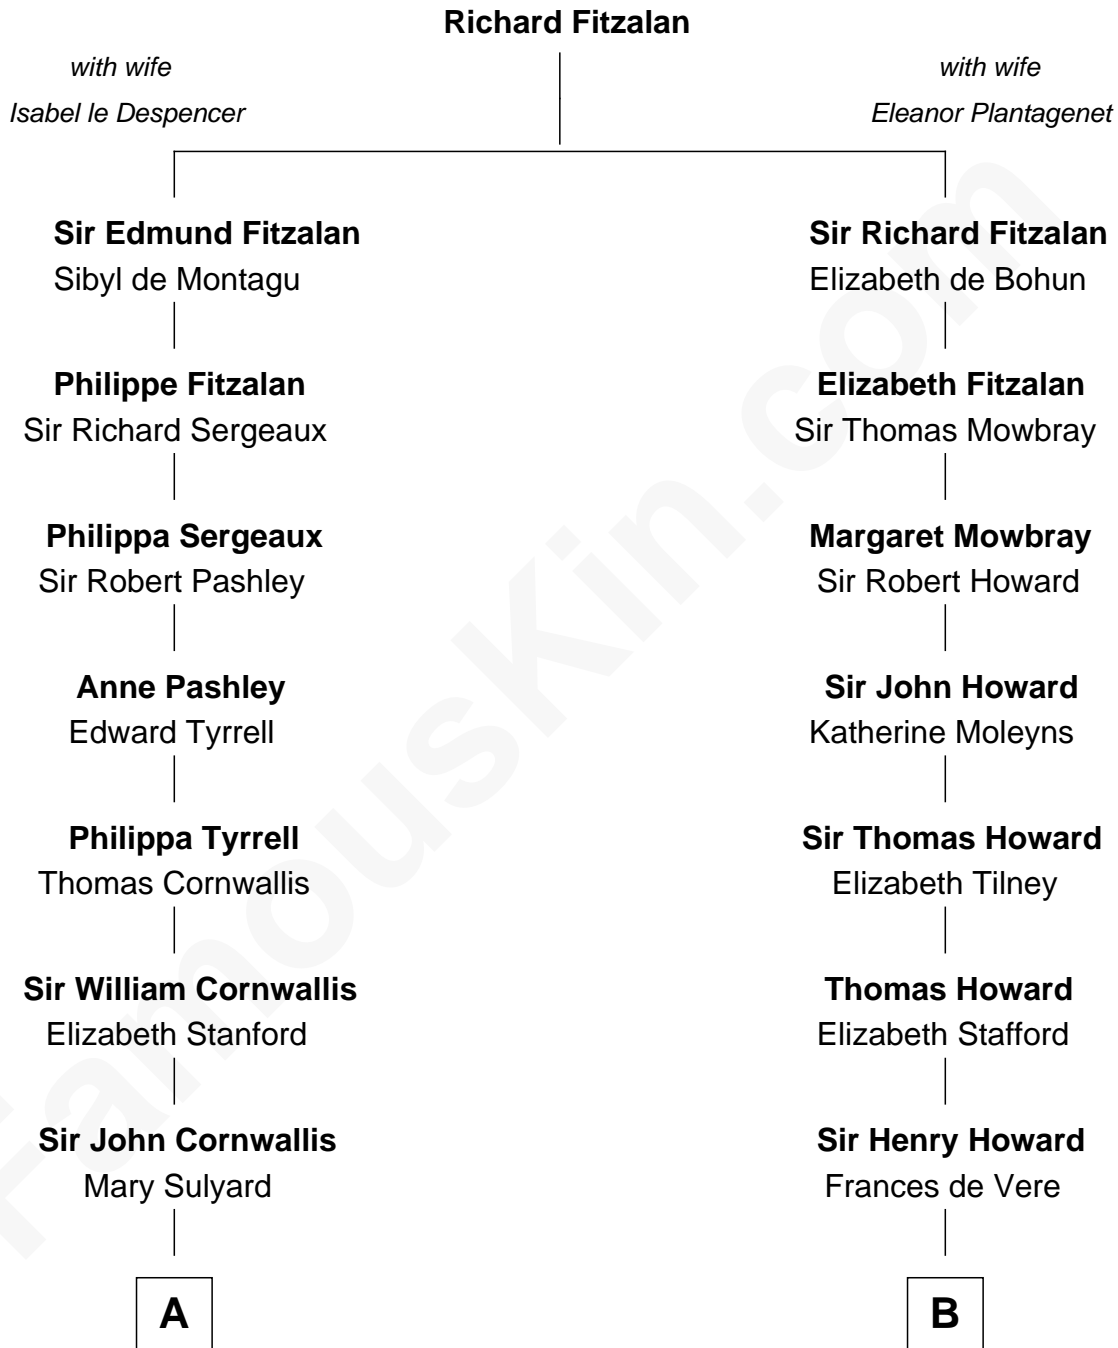

FamousKin.com
Relationship Chart of
Ellen Louise (Axson) Wilson
First Lady of President Woodrow Wilson

16th cousin 2 times removed of
Francis Scott Key
Author of "The Star Spangled Banner"

C

Rev. Samuel Edward Axson

Margaret Jane Hoyt

Ellen Louise (Axson) Wilson

First Lady of Woodrow Wilson

FamousKin.com