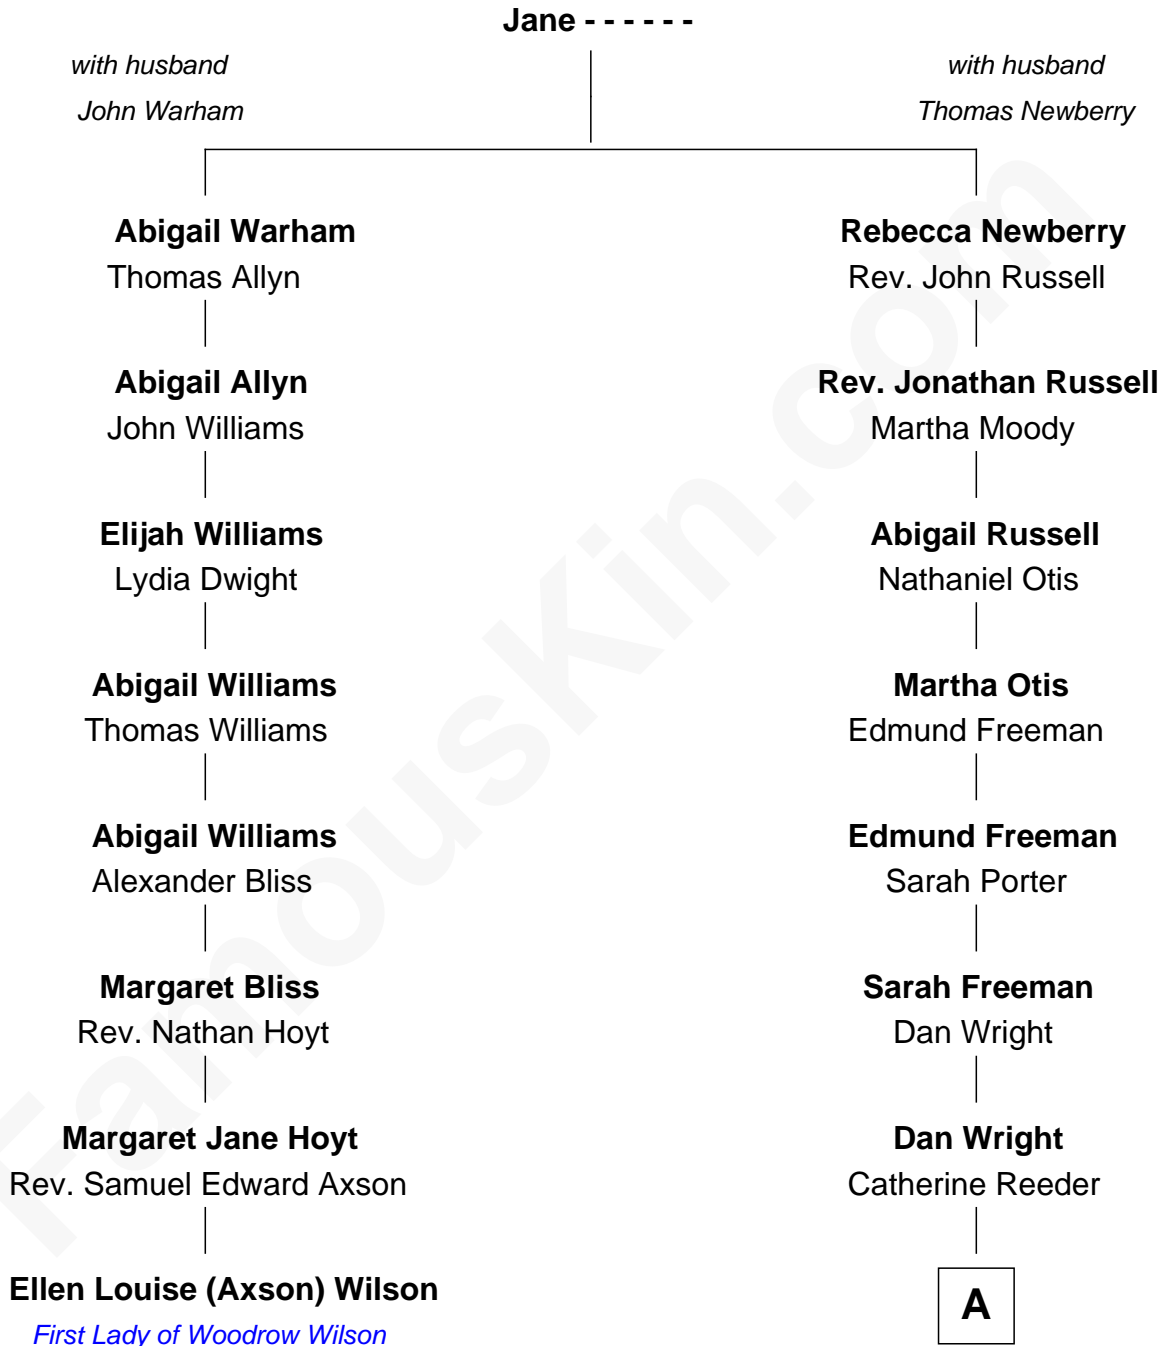

FamousKin.com
Relationship Chart of
Ellen Louise (Axson) Wilson
First Lady of President Woodrow Wilson

7th cousin 1 time removed of

Orville Wright
Wright Brothers - Aviation Pioneer

A

Bishop Milton Wright
Susan Catherine Koerner

Orville Wright
Aviation Pioneer

FamousKin.com