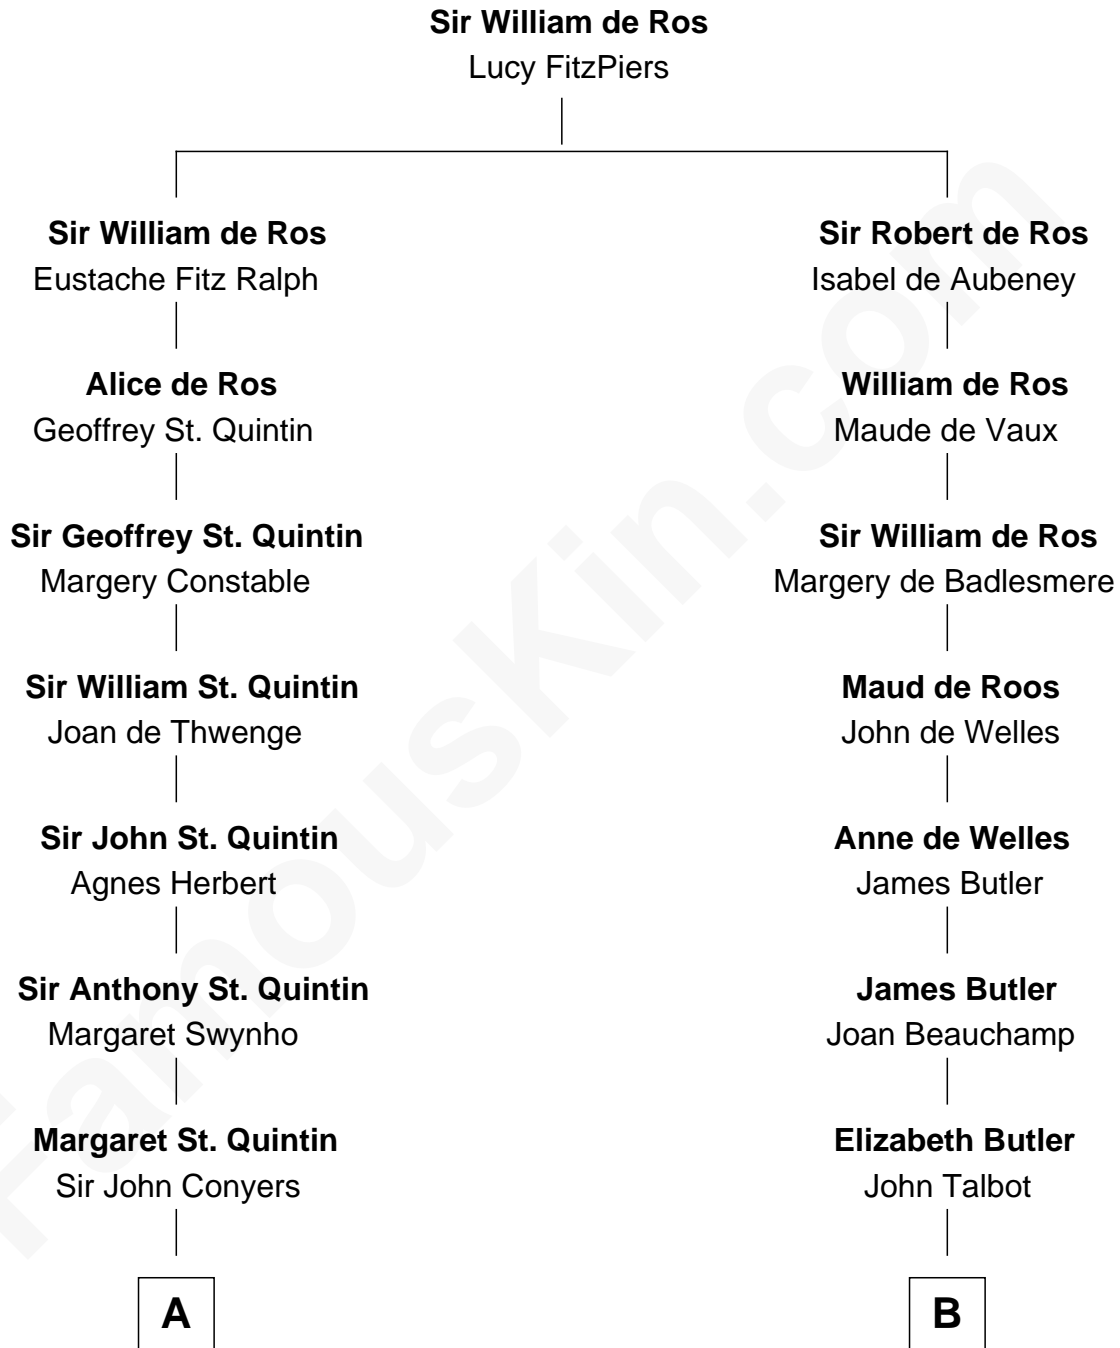

FamousKin.com
Relationship Chart of
Ellen Louise (Axson) Wilson
First Lady of President Woodrow Wilson

20th cousin 1 time removed of
John D. Rockefeller
Founder of the Standard Oil Company

C

Isaac FitzRandolph
Eleanor Hunter

Rebecca Longstreet FitzRandolph
Rev. Isaac Stockton Keith Axson

Rev. Samuel Edward Axson
Margaret Jane Hoyt

Ellen Louise (Axson) Wilson
First Lady of Woodrow Wilson

D

Solomon Avery
Hannah Punderson

Miles Avery
Malinda Pixley

Lucy Avery
Godfrey Lewis Rockefeller

William Avery Rockefeller
Eliza Davison

John D. Rockefeller
Founder of the Standard Oil Company